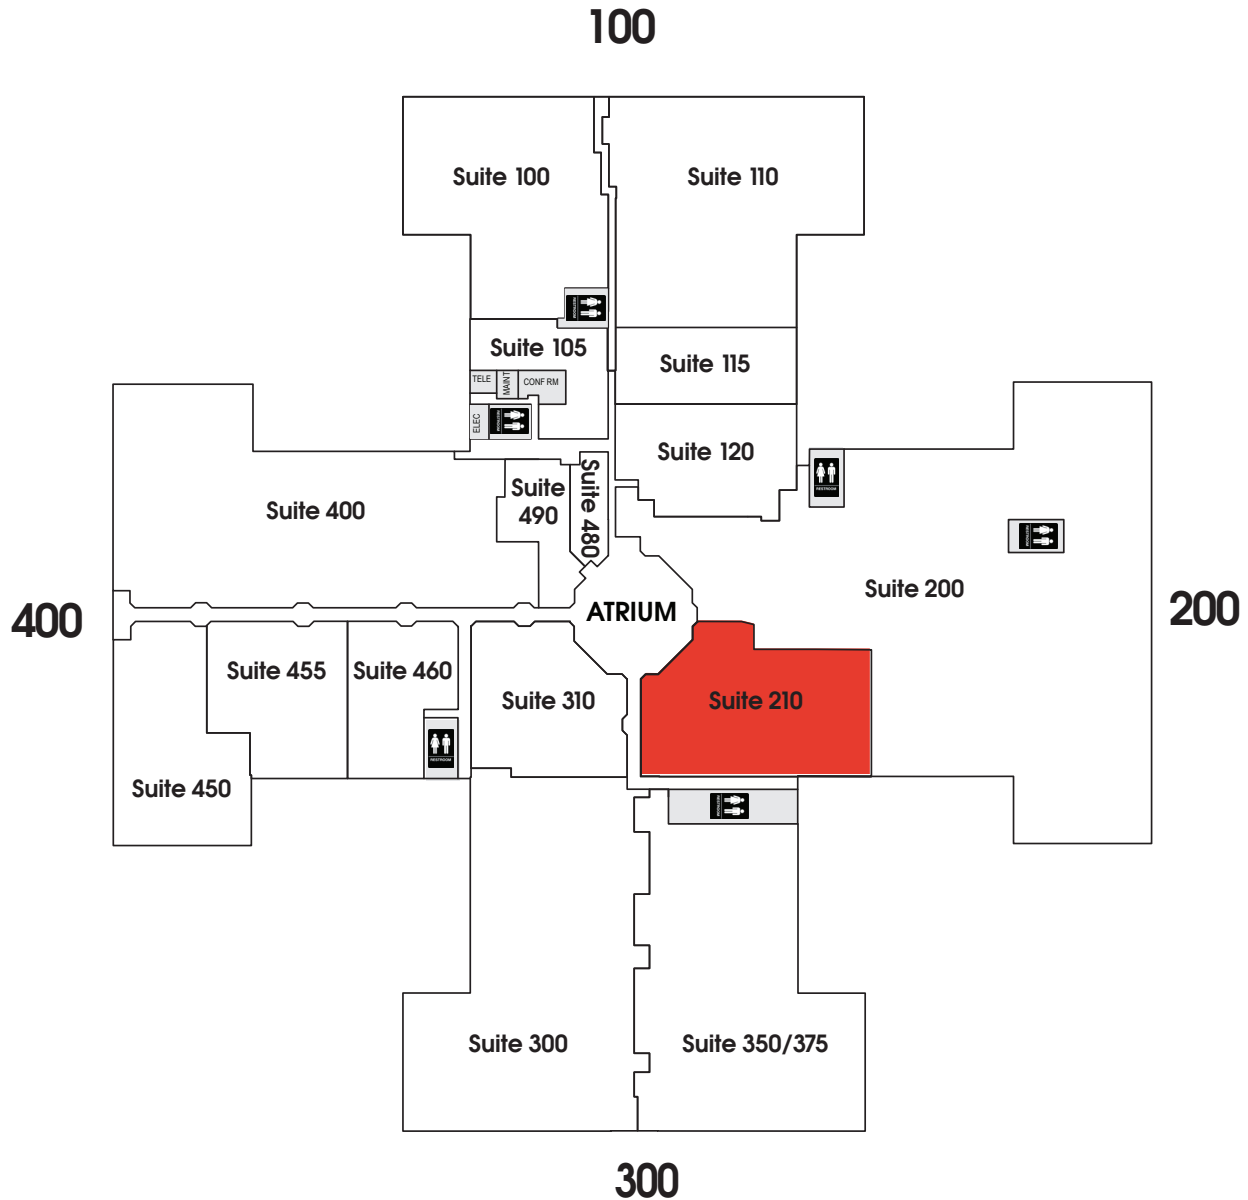

Suite 210 - 17,384 square feet

BUILDING PLAN

The above floor plan is not to scale. The available space shown is believed to be correct but is subject to change.

Thomas Hernandez, SIOR, CCIM
(813) 494-4090 mobile
thernandez@ciminelli.com