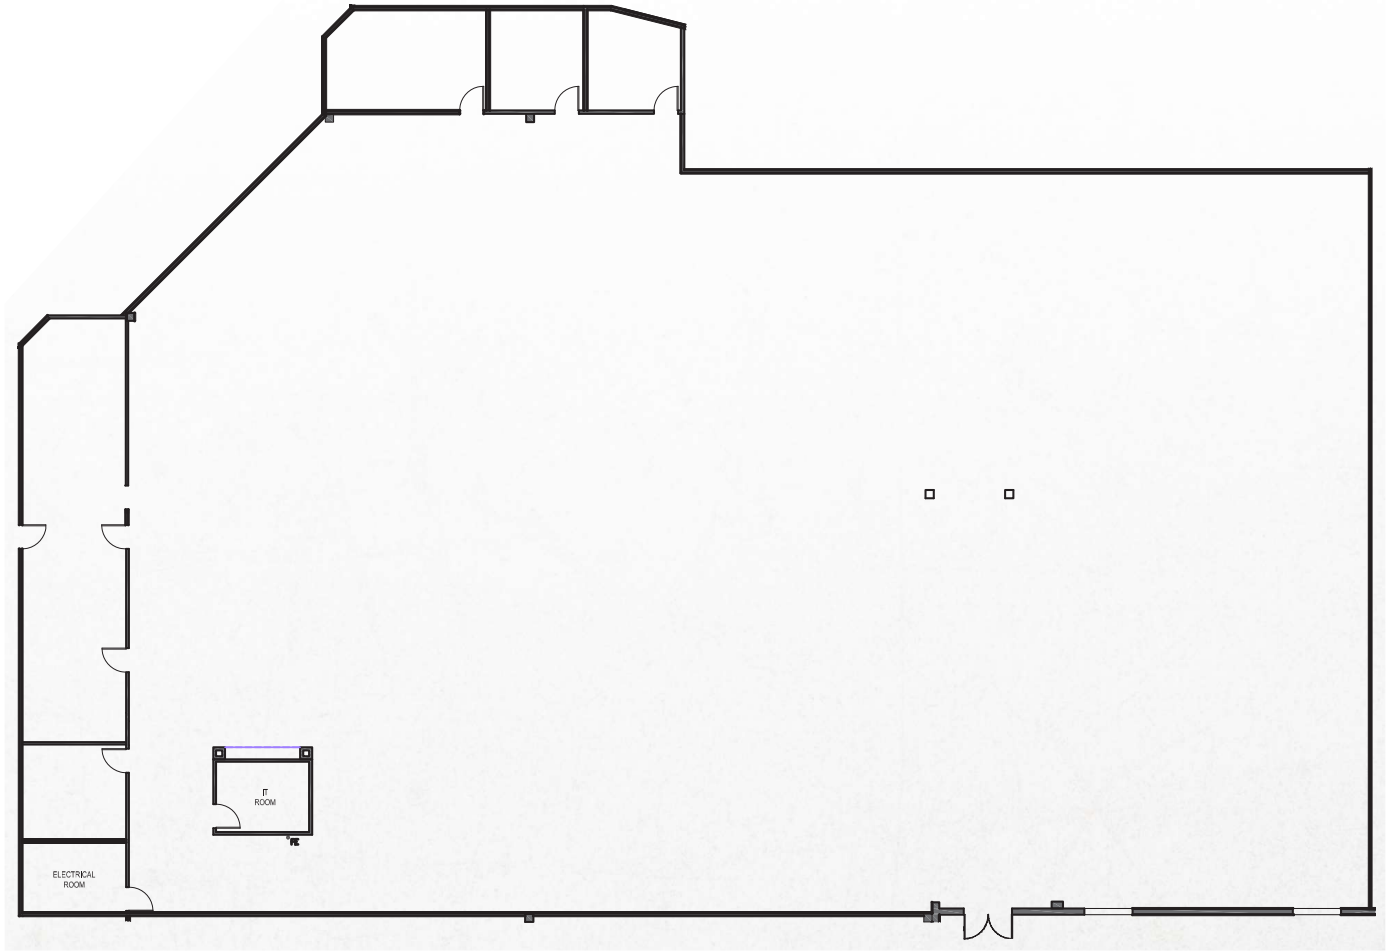

# Suite 210 - 17,384 square feet

The above floor plan is not to scale. The available space shown is believed to be correct but is subject to change.

**Thomas Hernandez, SIOR, CCIM**  
(813) 494-4090 mobile  
thernandez@ciminelli.com

# Suite 210 - 17,384 square feet