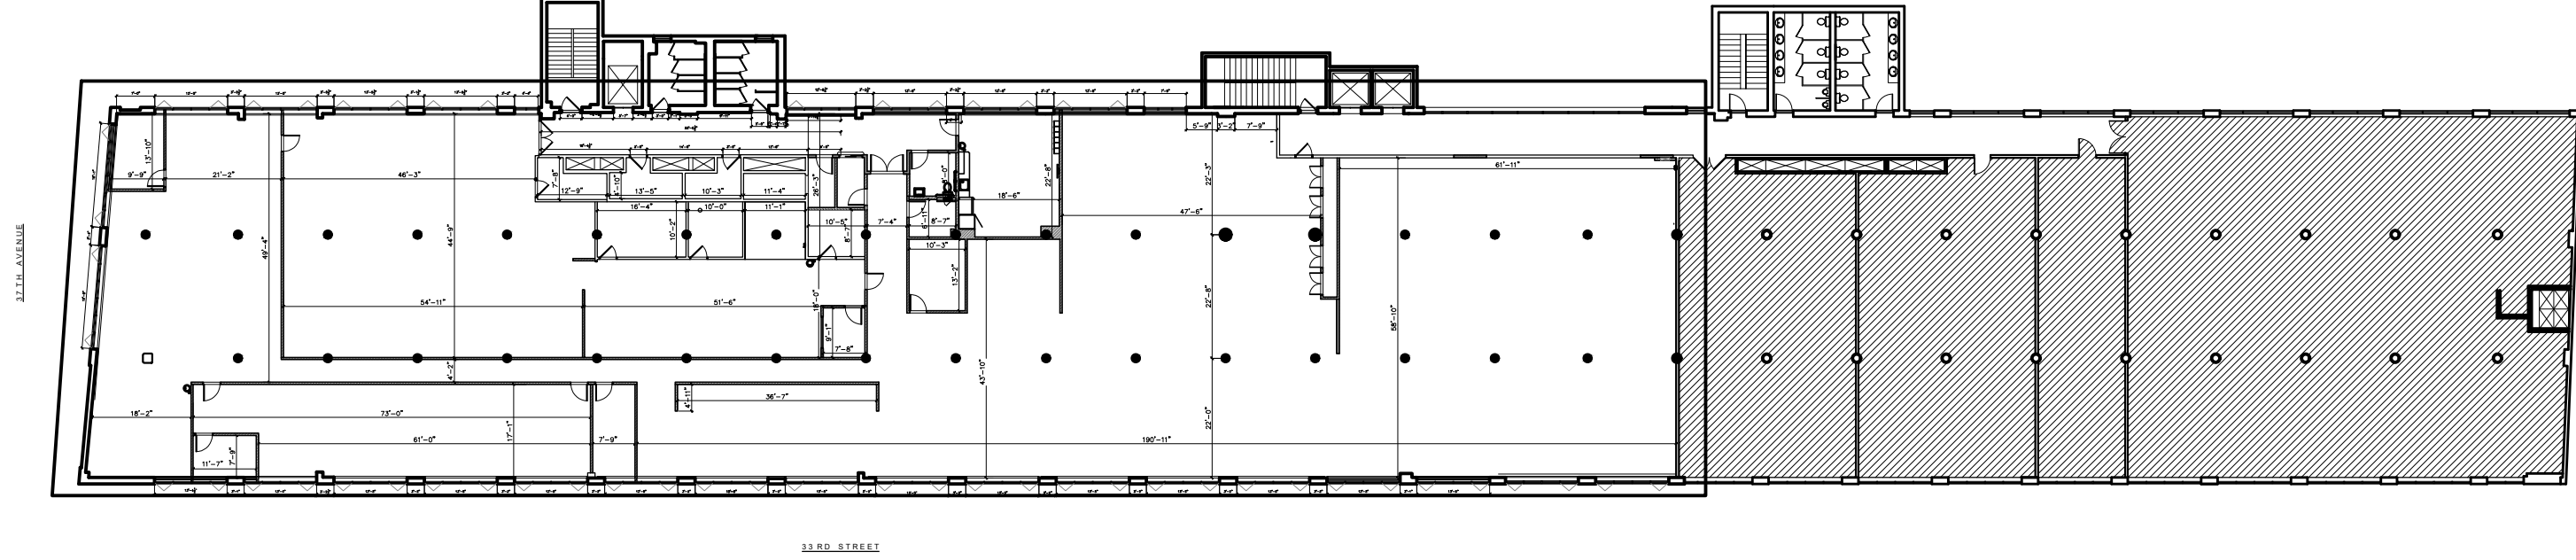

AREA OF DETAIL SEE SKETCH 2

SK-1

AVAILABLE SPACE

OFFICE

4TH. FLOOR - SUITE 401

SCALE: NTS

DATE: 12.10.20

Note:
All furniture is for spatial & design layout only. Alma Realty does not provide furniture unless otherwise noted.