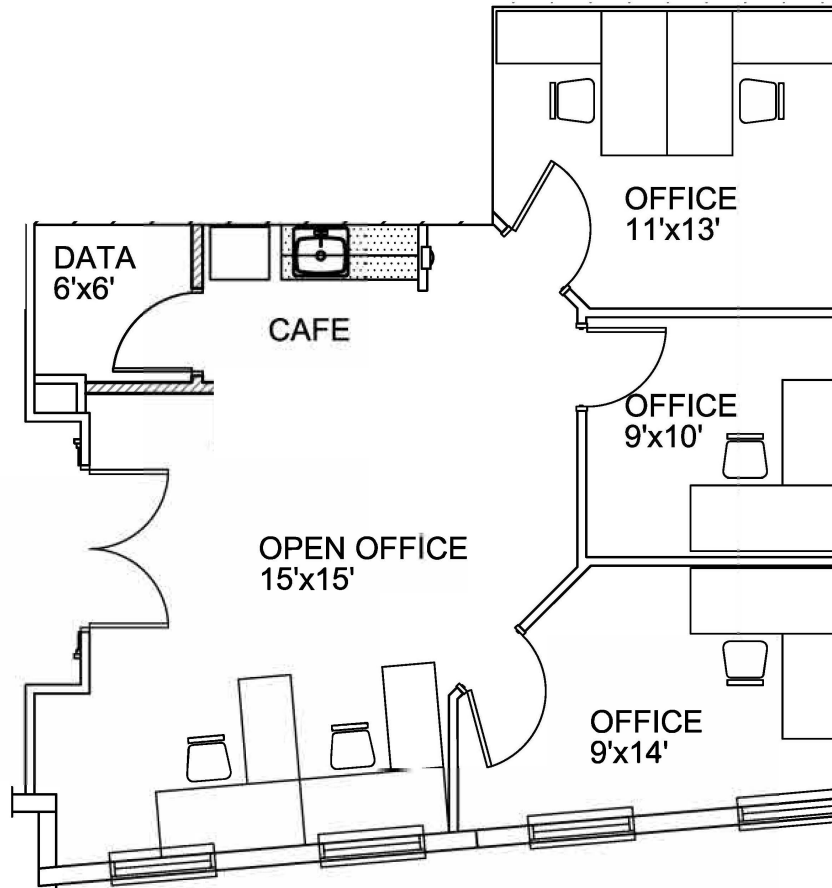

# EMERALD VIEW AT VISTA CENTER

SUITE 125 | 1,069 SF

FOR MORE INFORMATION, PLEASE CONTACT:

**KEVIN MCCARTHY**  
Senior Managing Director  
+1 561 292 2668  
kevin.mccarthy@jll.com

**KEVIN PROBEL**  
Senior Managing Director  
+1 561 676 2131  
kevin.probel@jll.com