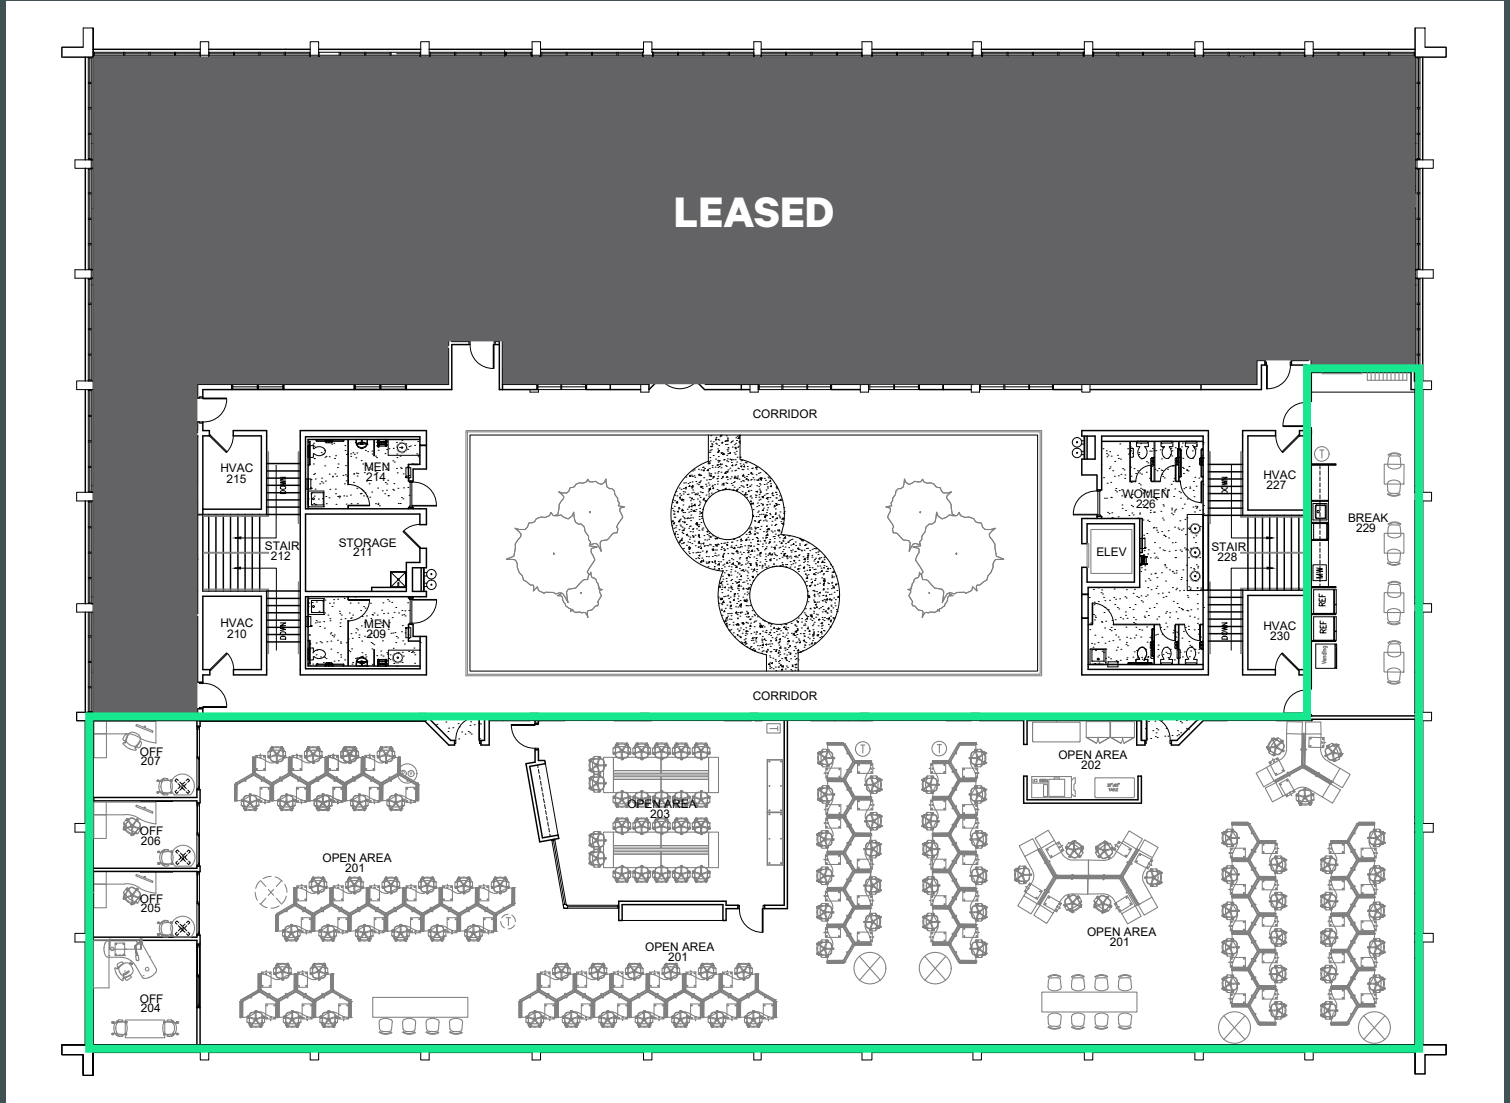

Suite 1530

8,274 RSF | Furniture Available

Contact Us

Russell Mays
Senior Associate
+1 407 304 8538
russell.mays@cbre.com

Chris Sproles
Senior Vice President
+1 407 929 3159
chris.sproles@cbre.com

© 2025 CBRE, Inc. All rights reserved. This information has been obtained from sources believed reliable but has not been verified for accuracy or completeness. CBRE, Inc. makes no guarantee, representation or warranty and accepts no responsibility or liability as to the accuracy, completeness, or reliability of the information contained herein. You should conduct a careful, independent investigation of the property and verify all information. Any reliance on this information is solely at your own risk. CBRE and the CBRE logo are service marks of CBRE, Inc. All other marks displayed on this document are the property of their respective owners, and the use of such marks does not imply any affiliation with or endorsement of CBRE. Photos herein are the property of their respective owners. Use of these images without the express written consent of the owner is prohibited.