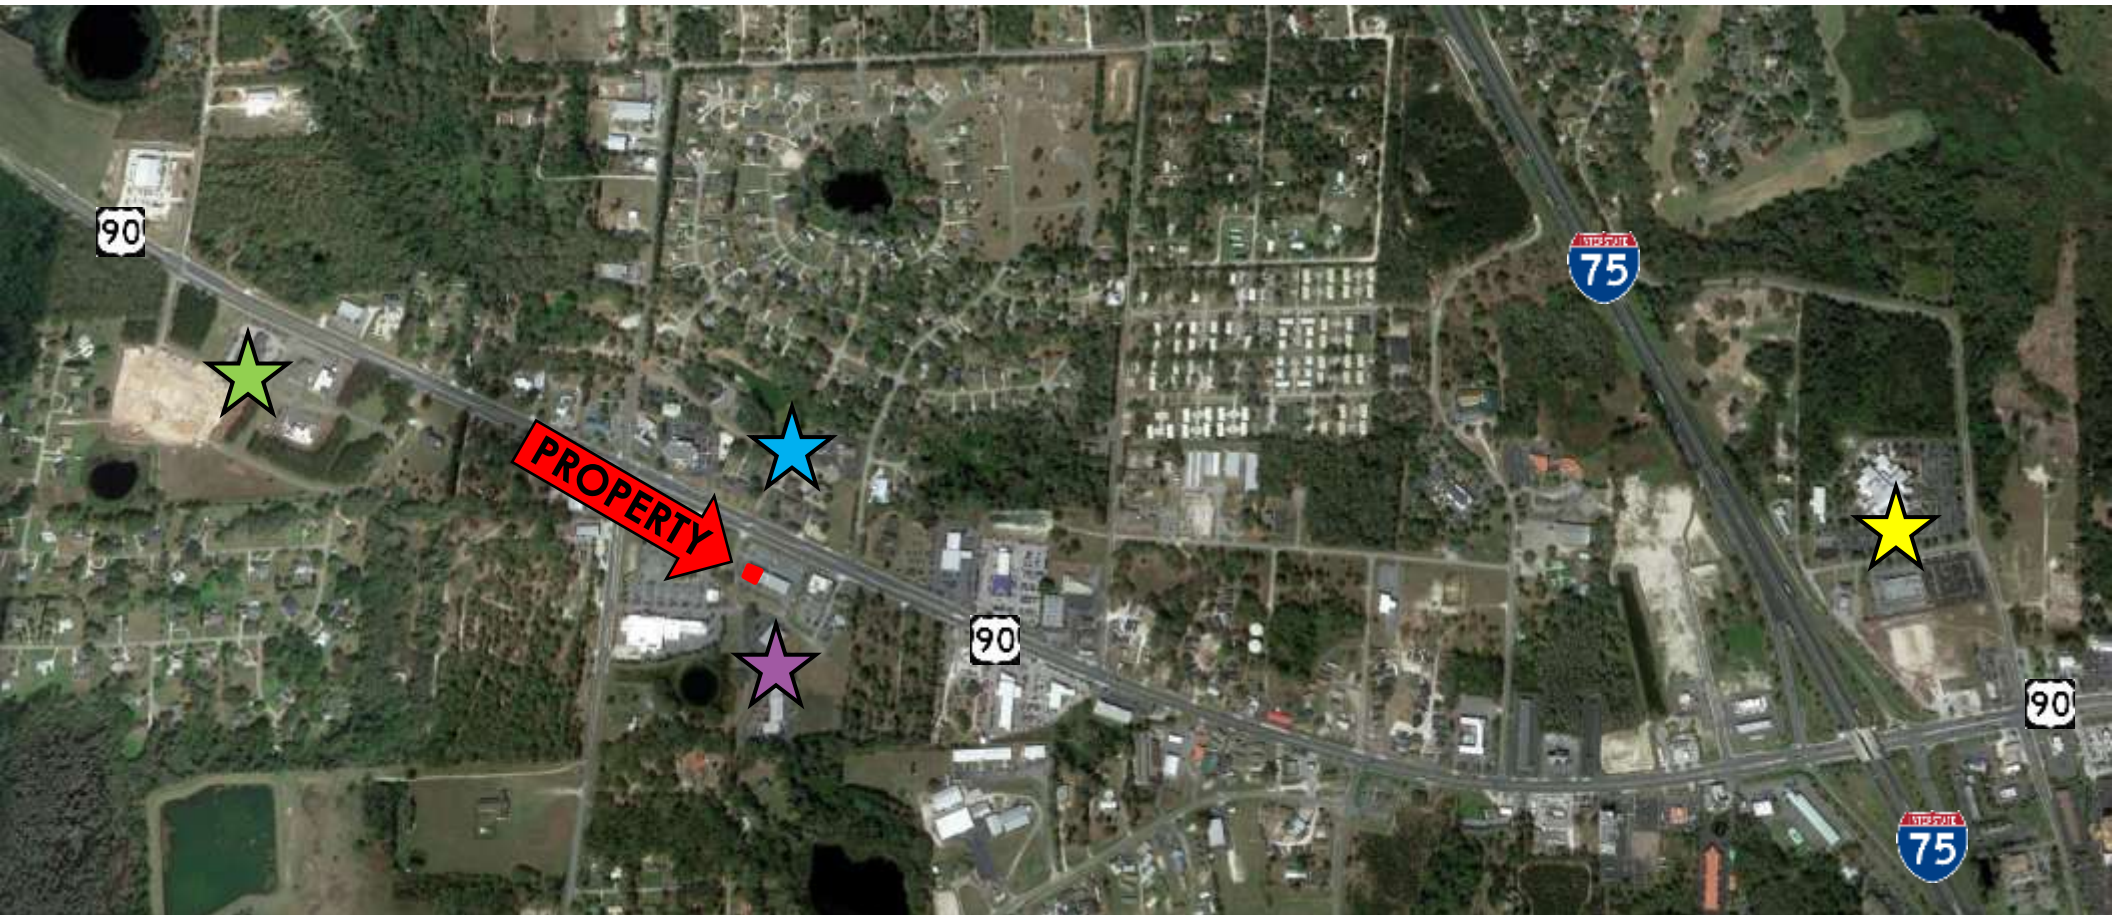

Nearby Medical Offices

Rehab Center of Lake City
Orthopaedic Institute
Nephrology Associates
Fresenius Kidney Care

All About Women OB
Dr. Gonzalez - Internal
Dr. Choudhury - Pulmonary
Dr. Fanney - Family
Urology Medical
Lake City Medical Group

Dynamic Health
Cancer Care of N. FL
Lake Shore Primary
DaVita Kidney Specialists
Lake Shore Imaging
Senior Home Care
Quest Diagnostics

Lake City Medical Center - Hospital
Invision Outpatient Imaging