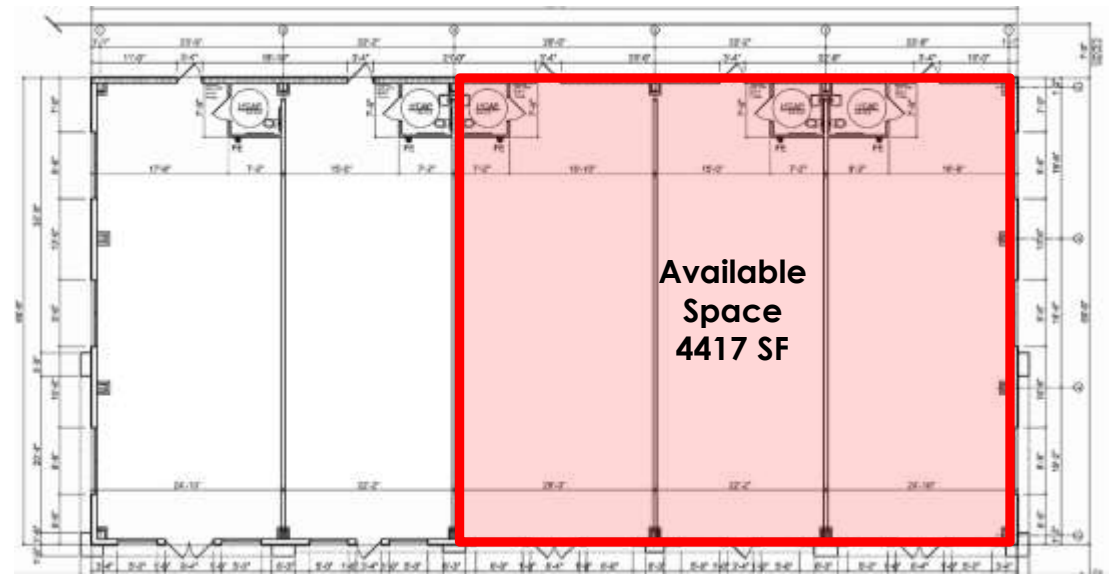

Property Layout