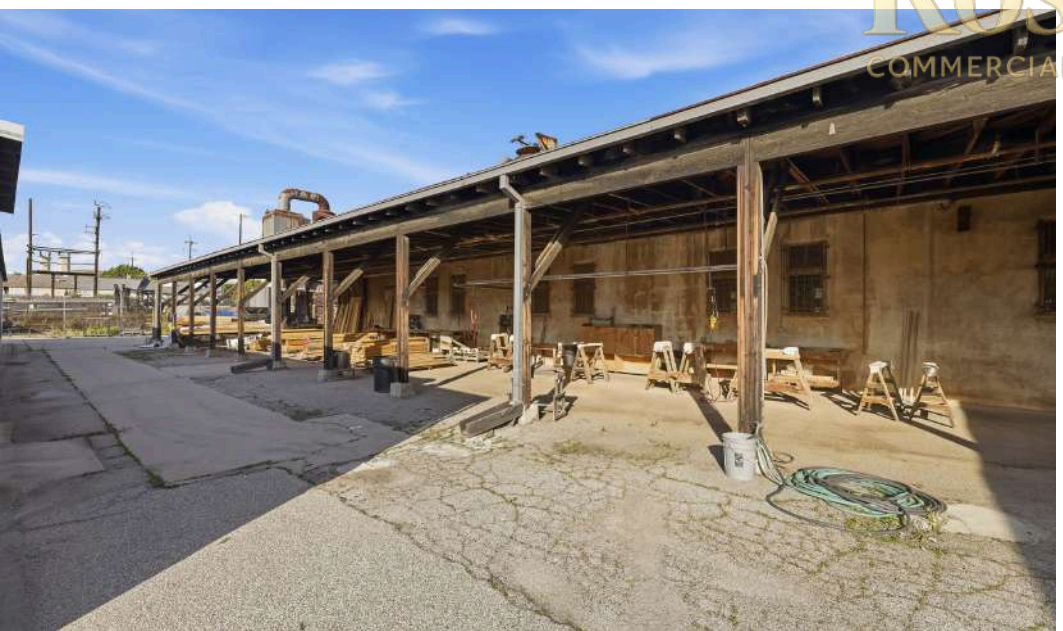

Industrial

SIZES

Factory - 17,649 SF (Built 1945)
Office - 442 SF (Built 1982)
Warehouse - 2,300 SF (Built 1971)
Warehouse - 4,560 SF (Built 1959)
Paint Shop - 2,480 SF (Built 1961)

PRICE

\$1.30 PSF + tenant
to pay Property
Tax bill and
insurance bill.

AMPS

Spray booth - **400 AMP**
Mill warehouse - **600 AMP**

PARKING

Ample Parking

ZONING

M2

PROPERTY PHOTOS

Rose & Co.
COMMERCIAL GROUP

PROPERTY PHOTOS

Rose & Co.
COMMERCIAL GROUP

PROPERTY PHOTOS

Rose & Co.
COMMERCIAL GROUP

- Standalone Structures
- Low Site Coverage Ratio
- Well-Suited for Warehouse or Industrial Manufacturing Use
- Heavy Industrial Zoning Designation
- Secure, Privately Fenced and Paved Yard Area