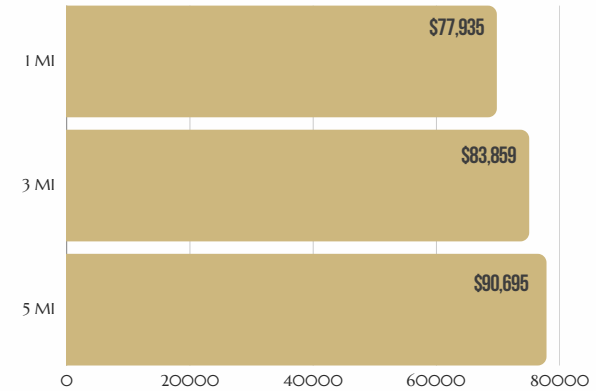

COMMUNITY PROFILE

POPULATION

AVERAGE HOUSEHOLD INCOME

TRAFFIC COUNTS

ADDRESS	CROSS STREET	TRAFFIC VOLUME	DISTANCE FROM SUBJECT
Medford St	N Indiana St	4,097 vehicles/day	.09miles
Medford St	N Indiana St	4,099 vehicles/day	.09miles
Valley Blvd	Vineburn Ave	22,748 vehicles/day	.14miles
Valley Blvd	Vineburn Ave	23,079 vehicles/day	.14miles
Valley Blvd	N Soto St	22,615 vehicles/day	.17miles
Valley Blvd	N Soto St	22,899 vehicles/day	.17miles
Fishburn Ave	Medford St	1,502 vehicles/day	.18miles
Medford St	N Ditman Ave	2,616 vehicles/day	.21miles
Medford St	N Ditman Ave	2,625 vehicles/day	.21miles
Valley Blvd	Vineburn Ave	24,606 vehicles/day	.21miles