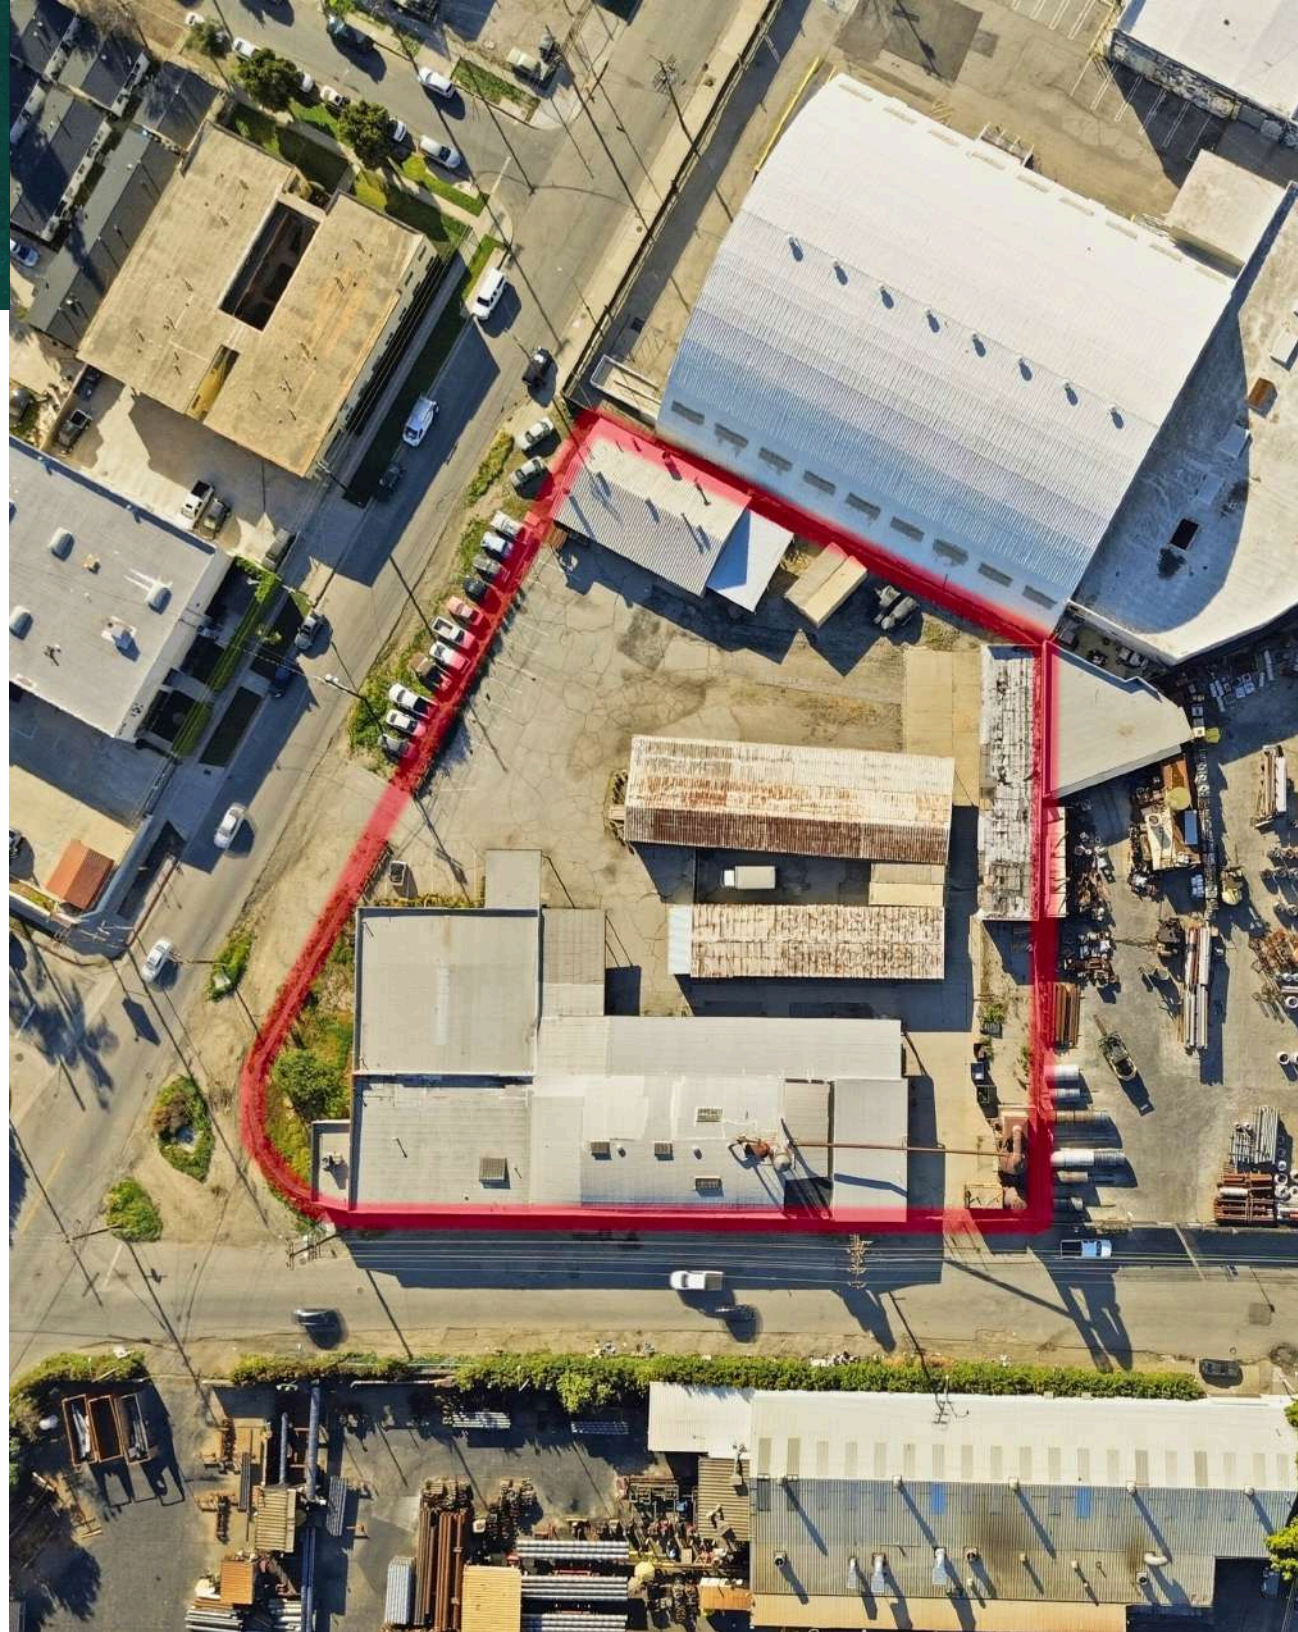

Industrial

SIZES

Factory - 17,649 SF (Built 1945)
Office - 442 SF (Built 1982)
Warehouse - 2,300 SF (Built 1971)
Warehouse - 4,560 SF (Built 1959)
Paint Shop - 2,480 SF (Built 1961)

PRICE

\$1.30 PSF + tenant
to pay Property
Tax bill and
insurance bill.

AMPS

Spray booth - **400 AMP**
Mill warehouse - **600 AMP**

PARKING

Ample Parking

ZONING

M2

PROPERTY PHOTOS

Rose & Co.
COMMERCIAL GROUP

PROPERTY PHOTOS

Rose & Co.
COMMERCIAL GROUP

PROPERTY PHOTOS

Rose & Co.
COMMERCIAL GROUP

- Standalone Structures
- Low Site Coverage Ratio
- Well-Suited for Warehouse or Industrial Manufacturing Use
- Heavy Industrial Zoning Designation
- Secure, Privately Fenced and Paved Yard Area