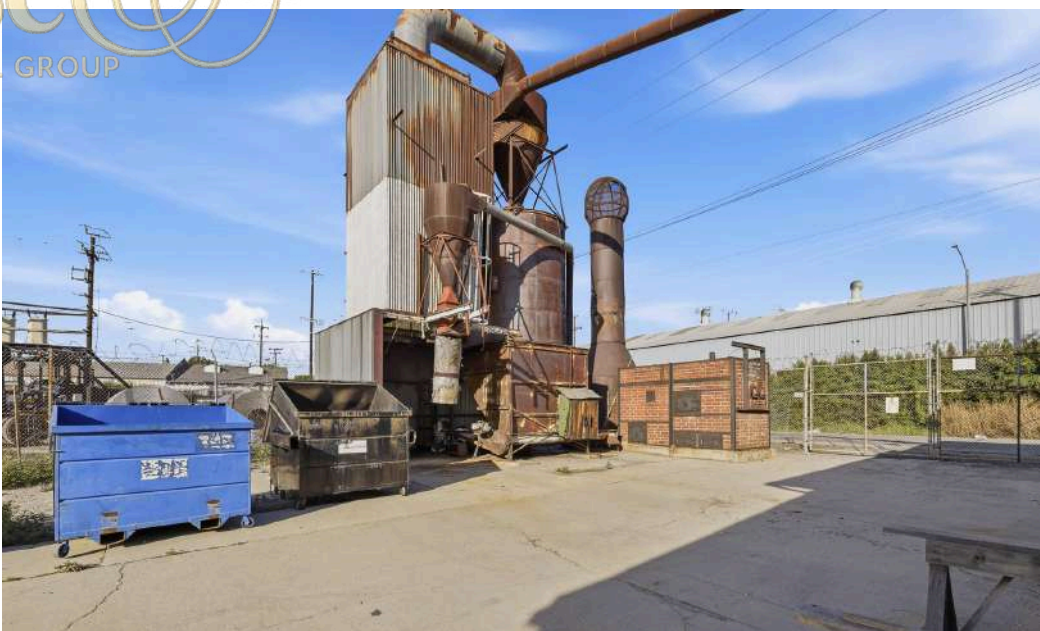

PROPERTY PHOTOS

Rose & Co.
COMMERCIAL GROUP