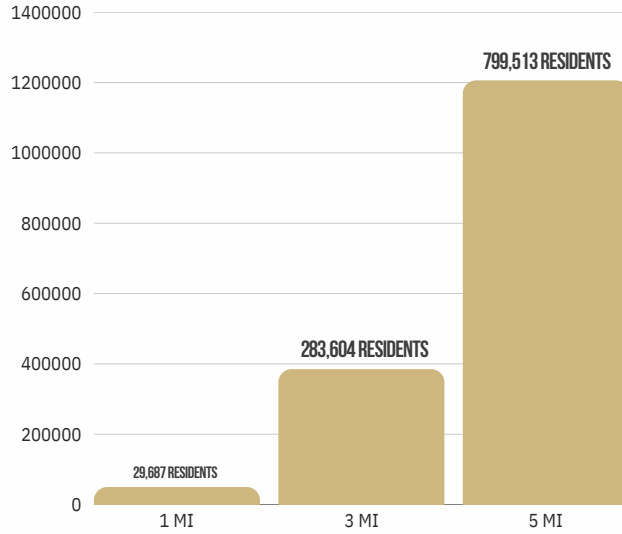

COMMUNITY PROFILE

POPULATION

AVERAGE HOUSEHOLD INCOME

TRAFFIC COUNTS

ADDRESS	CROSS STREET	TRAFFIC VOLUME	DISTANCE FROM SUBJECT
Medford St	N Indiana St	4,097 vehicles/day	.09miles
Medford St	N Indiana St	4,099 vehicles/day	.09miles
Valley Blvd	Vineburn Ave	22,748 vehicles/day	.14miles
Valley Blvd	Vineburn Ave	23,079 vehicles/day	.14miles
Valley Blvd	N Soto St	22,615 vehicles/day	.17miles
Valley Blvd	N Soto St	22,899 vehicles/day	.17miles
Fishburn Ave	Medford St	1,502 vehicles/day	.18miles
Medford St	N Ditman Ave	2,616 vehicles/day	.21miles
Medford St	N Ditman Ave	2,625 vehicles/day	.21miles
Valley Blvd	Vineburn Ave	24,606 vehicles/day	.21miles