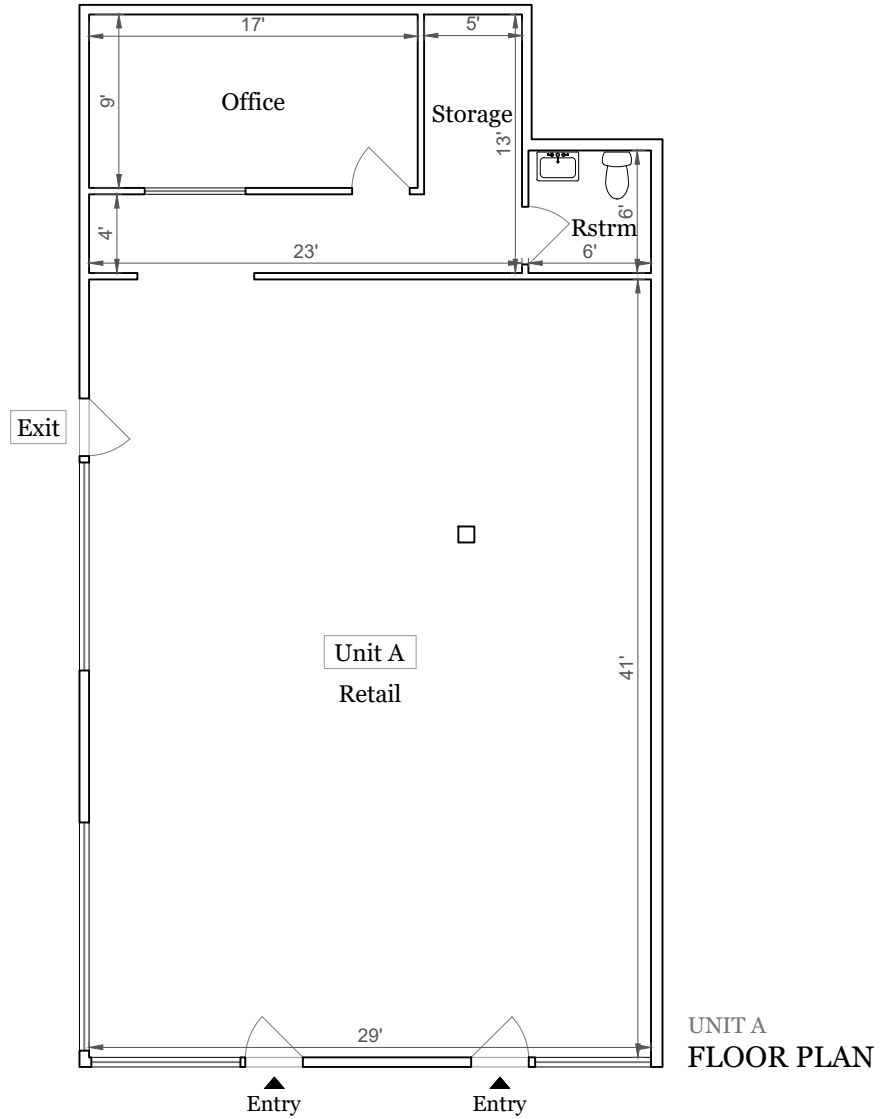

6511 SERRANO AVENUE

ANAHEIM, CA 92807

UNIT A
FLOOR PLAN