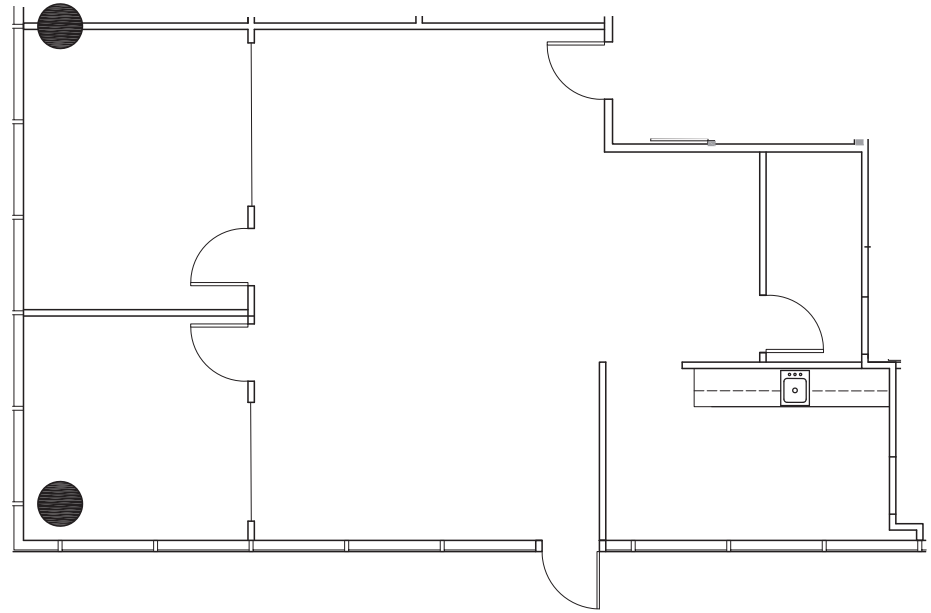

2701 N Rocky Point Dr.
Tampa, FL 33607

Partial 1st Floor: Suite 105

1,356 RSF

Contact

LARA SIEDER

First Vice President

T +1 727 871 2145

lara.sieder@cbre.com