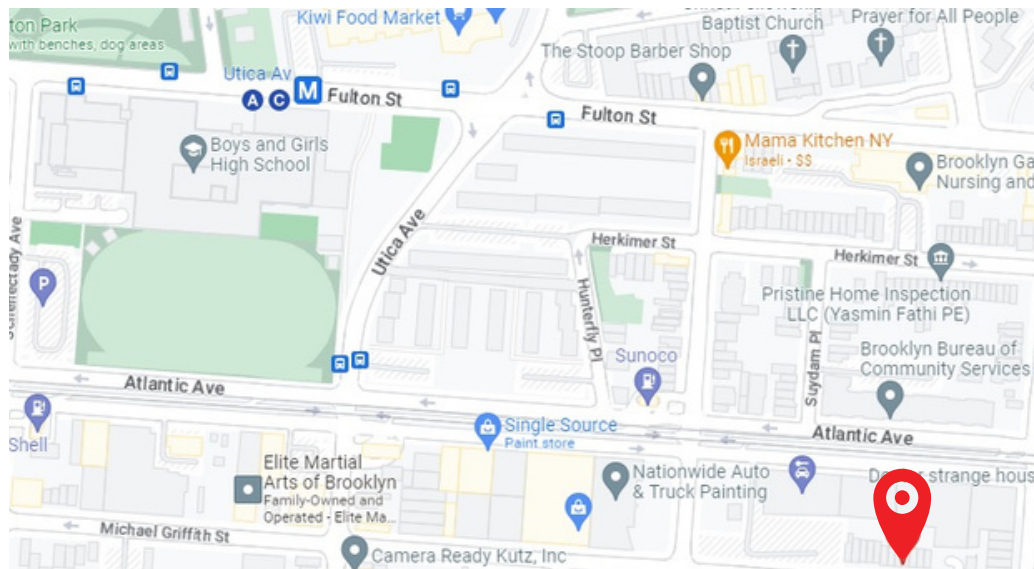

Kalmon Dolgin
AFFILIATES INC.

1911

**Pacific Street
Brooklyn, NY 11233**

**4,200 SF
LAND FOR LEASE**

Kalmon Dolgin Affiliates is pleased to present for lease 4,200 SF of vacant land Paved & Fenced. Multiple usages. Centrally located along a busy trucking route, minutes to Downtown Brooklyn & Manhattan.