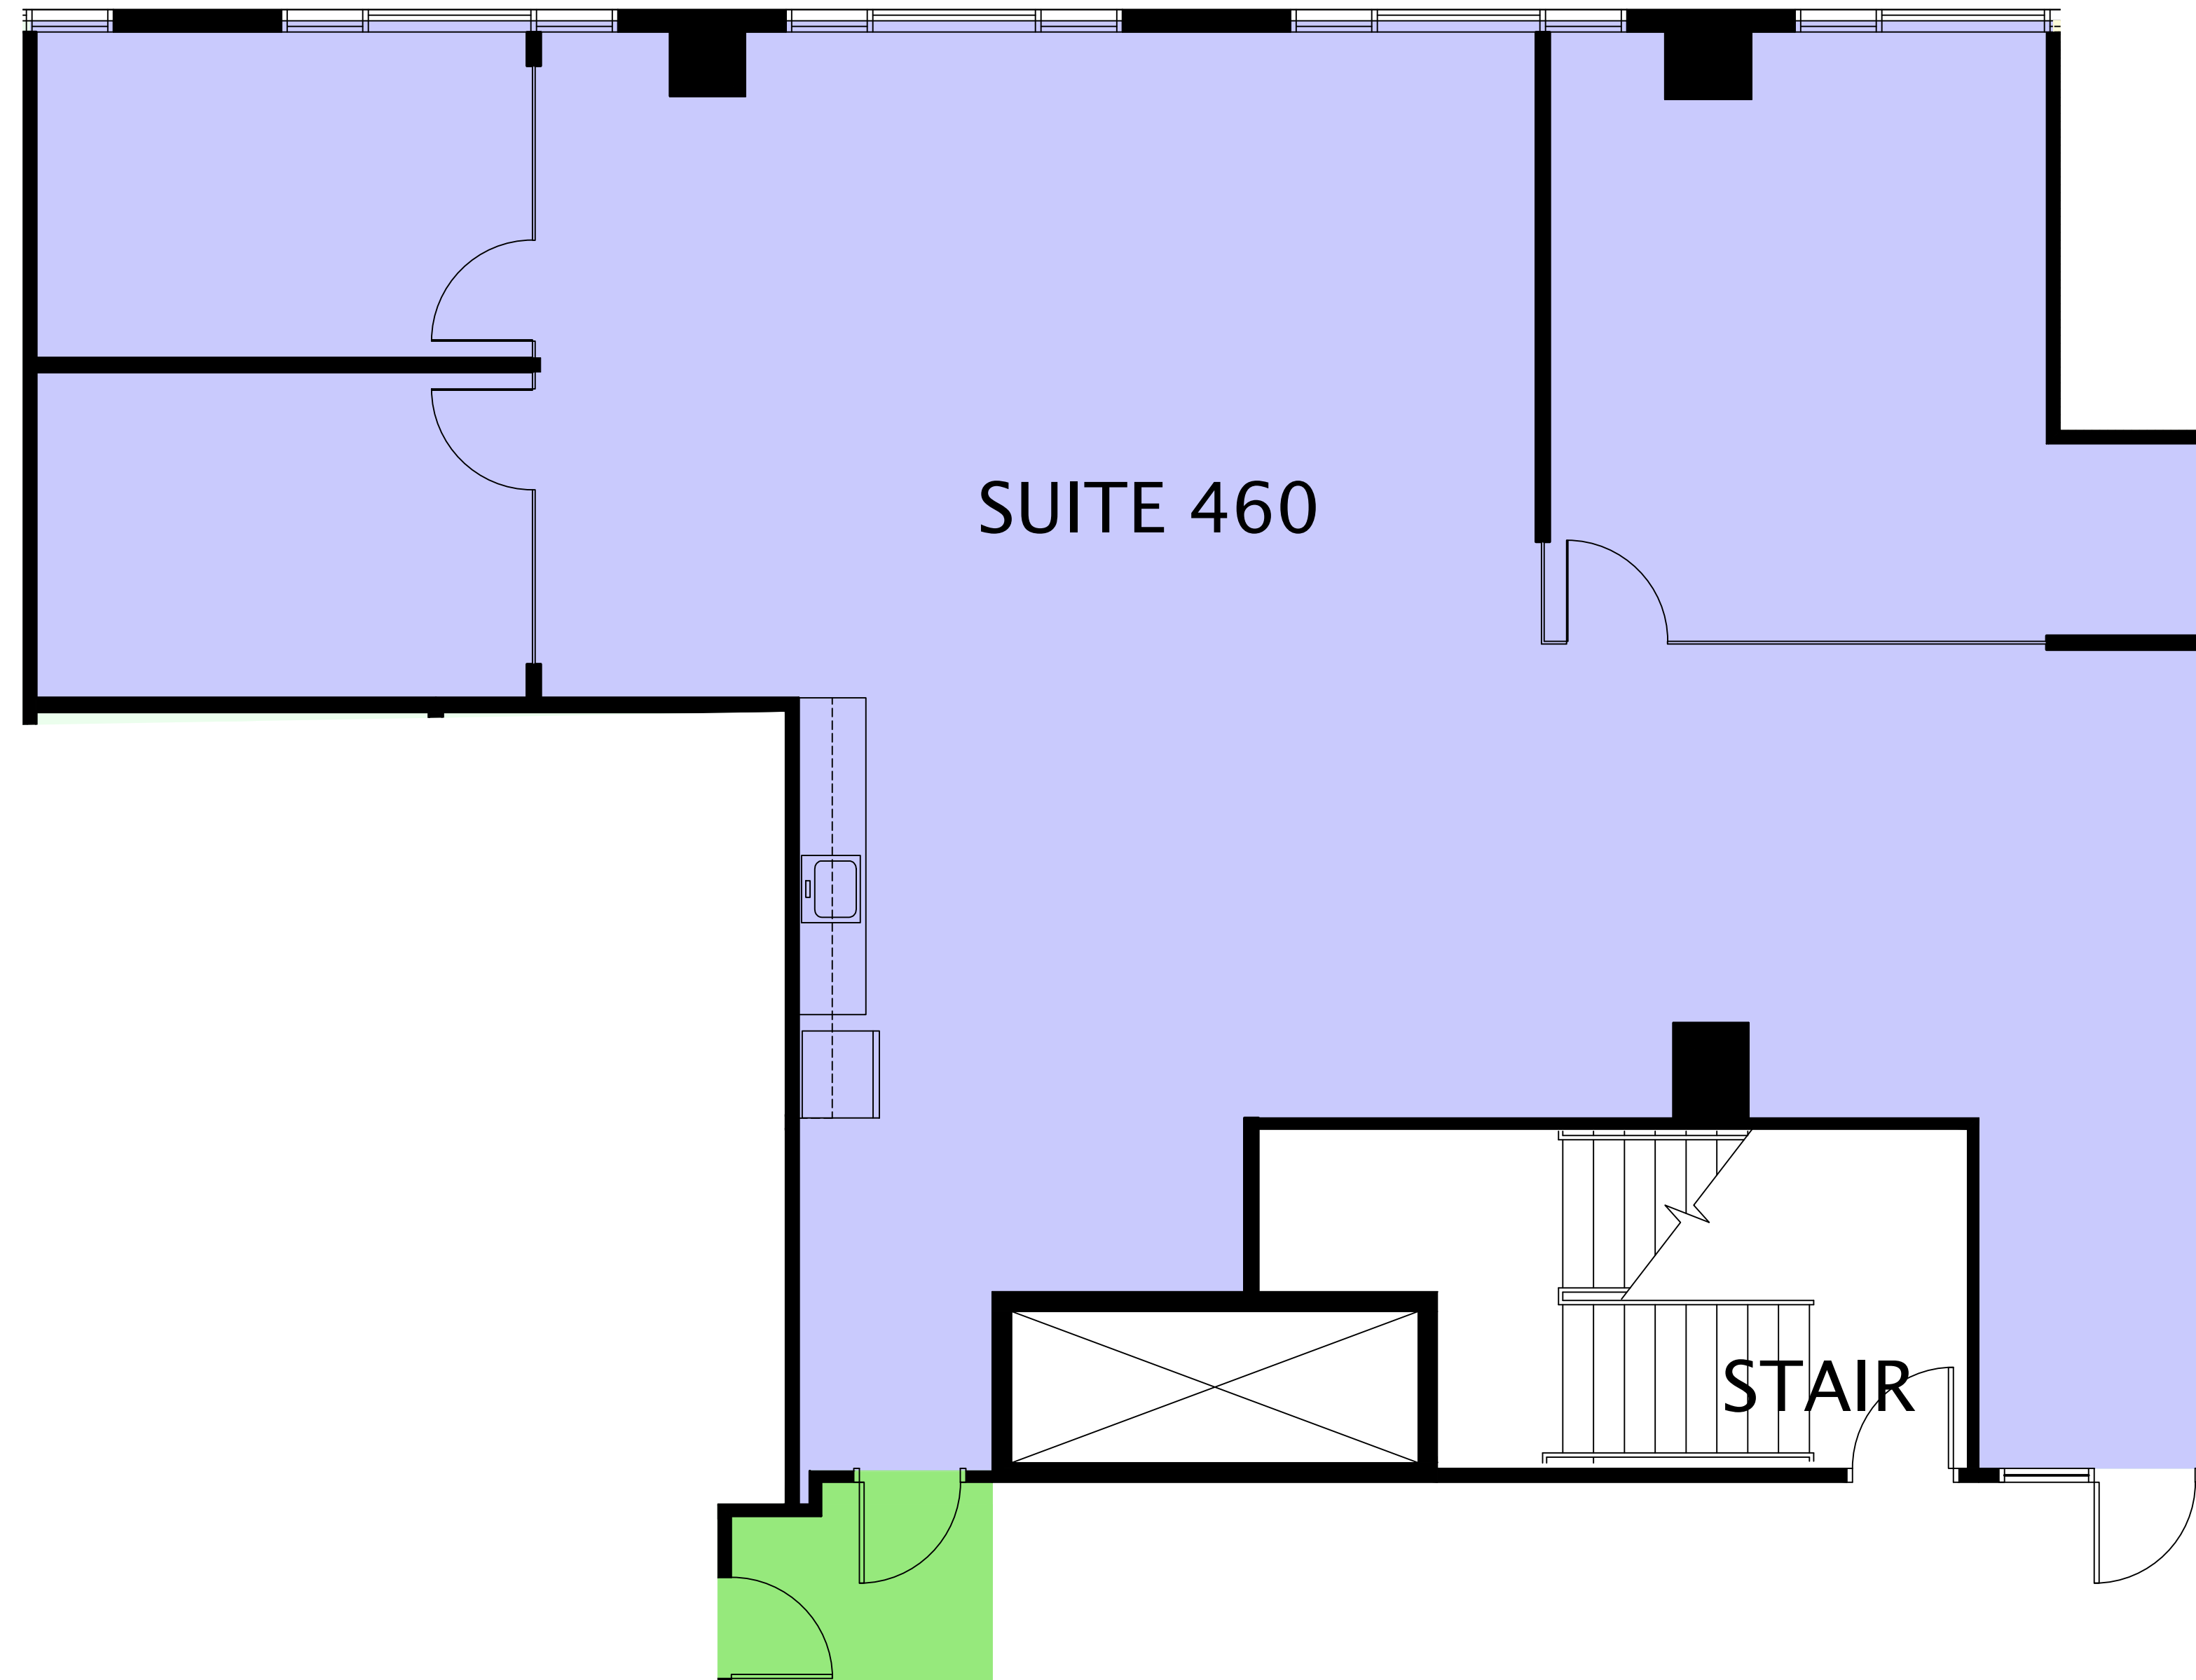

800 Fairway

Suite 460 - 2,271 SF

KRAVIT Architectural
 Architecture • Planning • Interiors

Florida License #08-97902

902
 Clint Moore
 Road
 Suite 136
 Boca Raton,
 Florida
 33487
 561.893.0042

FLORIDA CORPORATE LICENSE No. AAC001495
 © 2025 KRAVIT ARCHITECTURAL ASSOCIATES, INC. ALL RIGHTS RESERVED.
 THESE DRAWINGS MAY NOT BE COPIED OR REPRODUCED WITHOUT EXPRESS
 WRITTEN CONSENT OF KRAVIT ARCHITECTURAL ASSOCIATES, INC.

PROJECT
800 FAIRWAY DRIVE 4TH FLOOR SUITE 490/491 800 FAIRWAY DRIVE DEERFIELD BEACH FLORIDA
CONSULTANT

REVISIONS		
No.	DATE	DESCRIPTION

--

PROJECT PHASE
<input type="checkbox"/> SITE PLANNING
<input checked="" type="checkbox"/> SCHEMATIC DESIGN
<input type="checkbox"/> DESIGN DEVELOPMENT
<input type="checkbox"/> CONSTRUCTION DOCUMENTS

SCHEMATIC SPACE PLAN	
PROJECT NUMBER:	800FD31
ISSUED:	08/16/19
DRAWN BY:	CFR
CHECKED BY:	MAB
FILENAME:	800FD31SDP.dwg

SEAL	SHEET
	SP-1

MELISSA A. BIEMAN
 FLORIDA LICENSE No. 97902