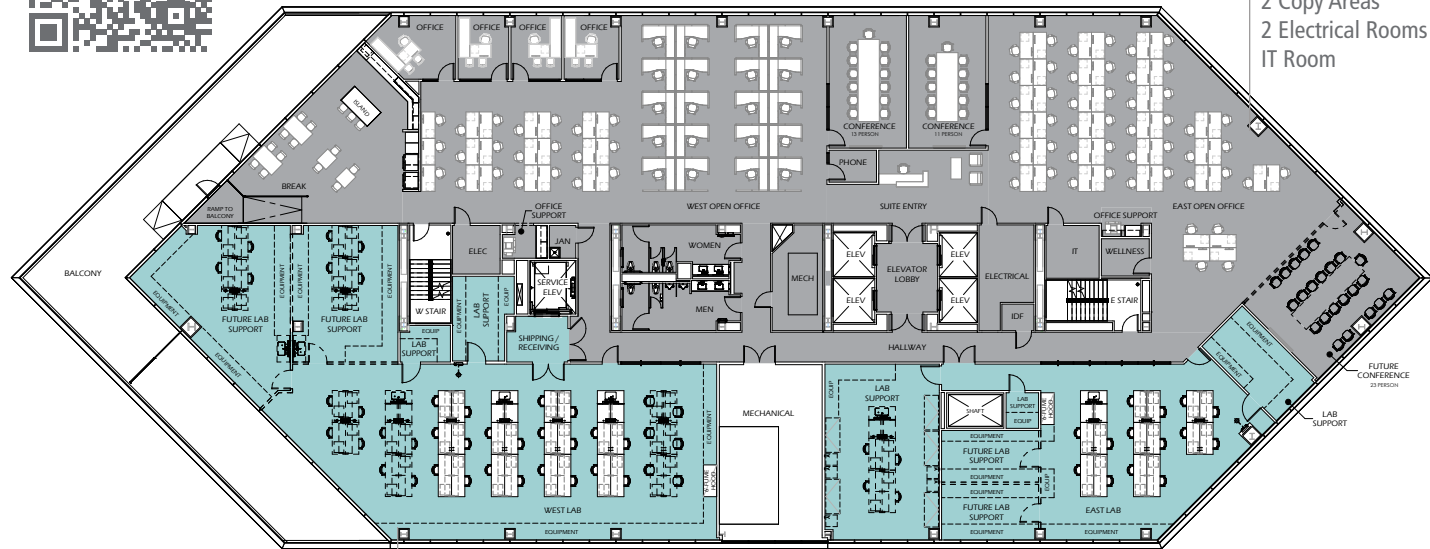

FOURTH FLOOR SUITE 400

Available Now | SPEC SUITE | ±23,484 RSF

Elevate Your Work Environment: Premier Lab and Office Suites

FLEXIBLE LABS

QUALITY FINISHES

GREAT VIEWS

Virtual Tour

- OFFICE
- 89 Workstations*
- 4 Private Offices
- 3 Conference Rooms
- Phone Room
- Wellness Room
- Break Area
- 2 Copy Areas
- 2 Electrical Rooms
- IT Room

*Office furniture shown not included.

- LAB
- 2 Dedicated Lab Spaces
- 60 Bench Knee-hole Spaces
- 9 Lab Support Rooms
- 7 Lab Sinks
- 2 6Ft Fume Hoods
- BSL2 - Single Pass Air
- House Air & Vac Distribution
- Direct Shipping & Receiving

— SPEC - - - FUTURE ■ OFFICE ■ LAB □ COMMON

1400FASHIONISLAND.COM | 1400 FASHION ISLAND BLVD, SAN MATEO, CA

BUILDING HIGHLIGHTS

Suite Range
±10,000 - 23,500 RSF

GENESIS
Spec Lab Program

Robust MEP,
Infrastructure Upgrades