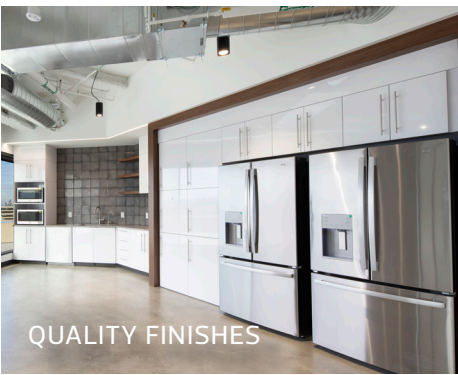

FLEXIBLE LABS