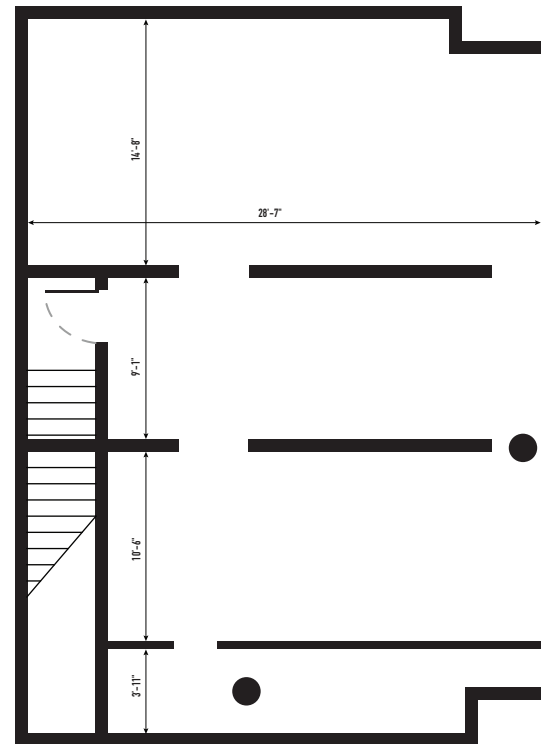

PIAZZA
LIBERTIES
WALK

RETAIL SPACE LW2-G, 1040-1001

1,019 SQ FT AVAILABLE

FIRST FLOOR

BASEMENT FLOOR

W GEORGE ST

N 2ND ST