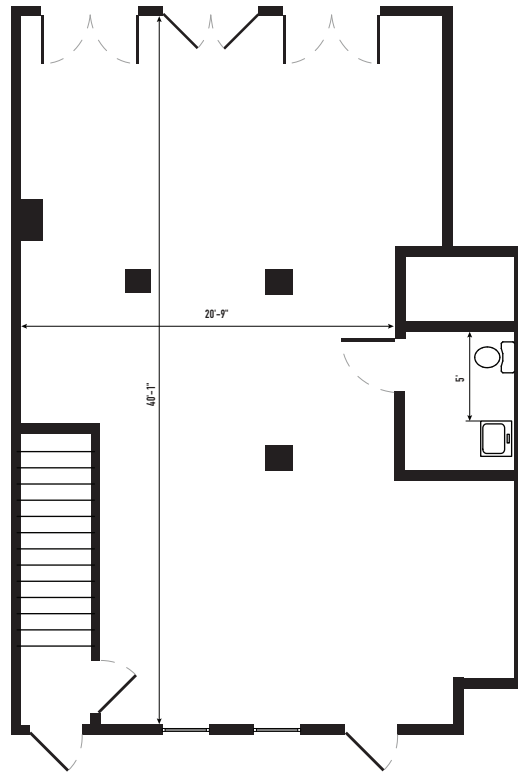

PIAZZA
LIBERTIES
WALK

RETAIL SPACE LW2-G, 1040-1001

1,019 SQ FT AVAILABLE

FIRST FLOOR

BASEMENT FLOOR

W GEORGE ST

N 2ND ST