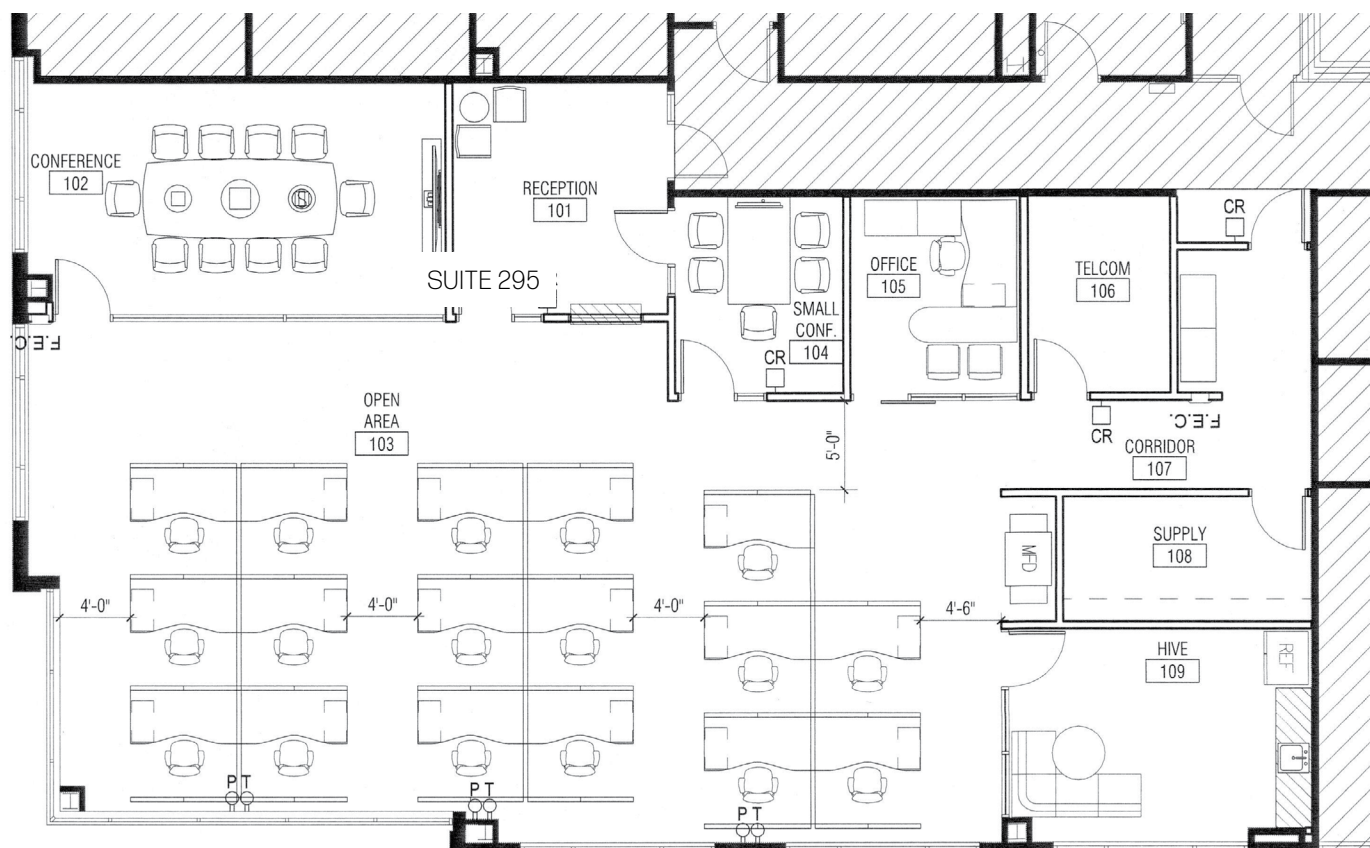

UNIVERSITY CORPORATE CENTER I

3501 QUADRANGLE BOULEVARD | ORLANDO, FL 32817

SUITE 295

3,241 SQUARE FEET

FOR MORE INFORMATION, CONTACT

Nathan Eissler
+1 407 982 8768
nathan.eissler@jll.com

Madison Kimbell
+1 407 982 8580
madison.kimbell@jll.com