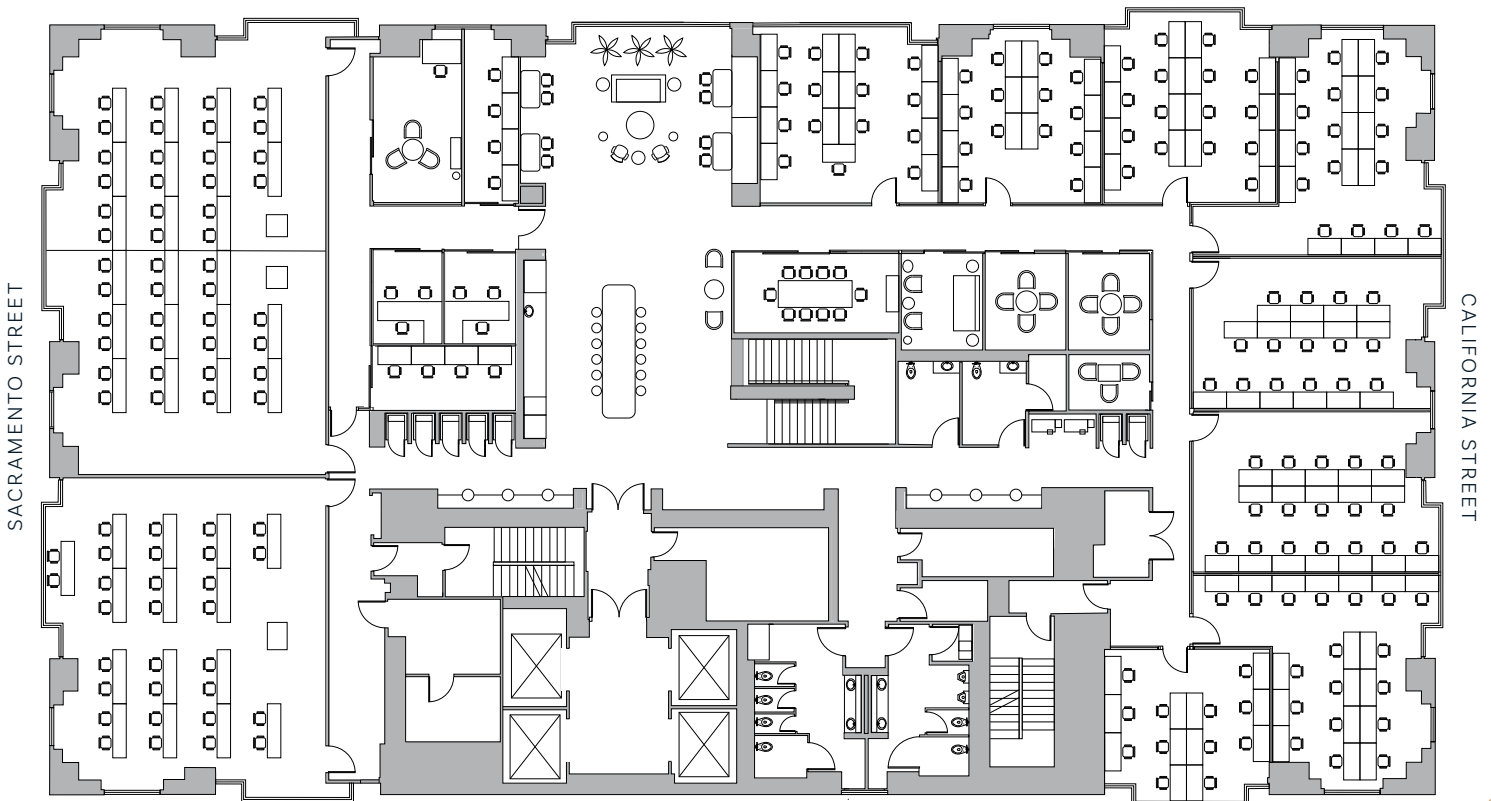

SUITE 2000

14,806 RSF

Fully furnished plug-and-play creative suite
Column free side-core design
Interior stairwell to 19th floor

- 200** Workstations
- 2** Conference Rooms
- 10** Team Rooms
- 7** Meeting rooms
- 1** Lounge break area
- 5** Call Rooms
- IT** Storage Room

KEARNY STREET

ICONIC NORTH FACING BAY VIEWS

INTERCONNECTING STAIRWELL WITH FLOOR 19