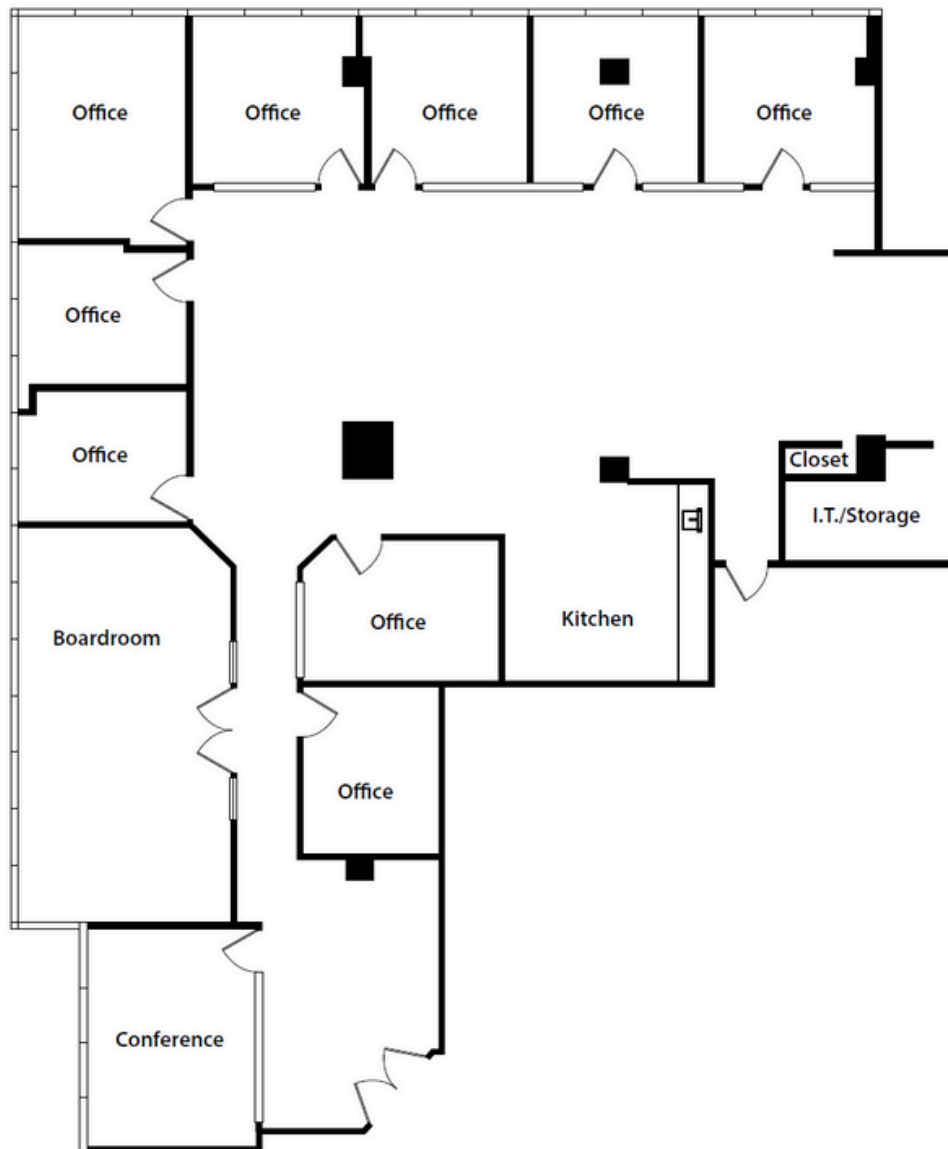

Commerce Pointe Gold

1800 S Australian Ave
West Palm Beach, FL 33409

Suite 301 | 4,364 SF

For more information please contact:

Kevin Probel

Senior Managing Director

kevin.probel@jll.com

+1 561 676 2131