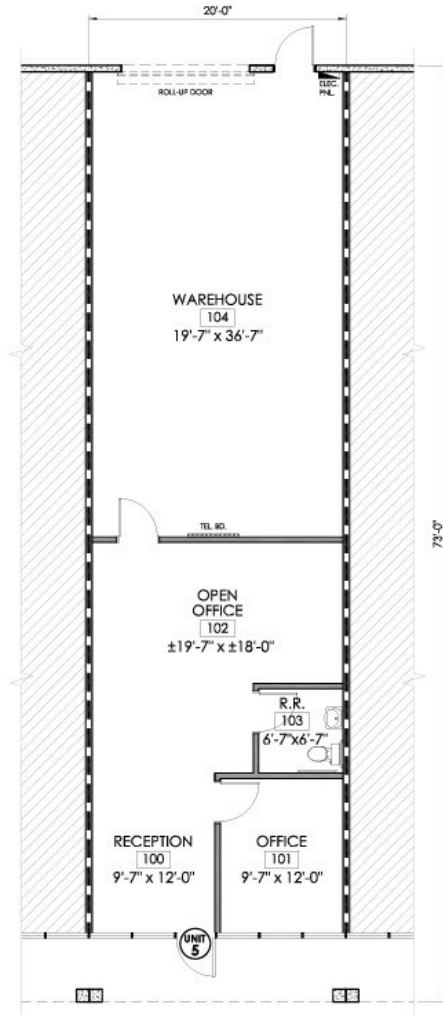

EXHIBIT A

PREMISES

FLOOR PLAN

SCALE: 1"=10'-0"

Shea Center Walnut

**717 Brea Canyon Road, Suite 5
Walnut, CA 91789**

**Total Suite Area: 1,473 S.F.
Office Area: 628 S.F.**