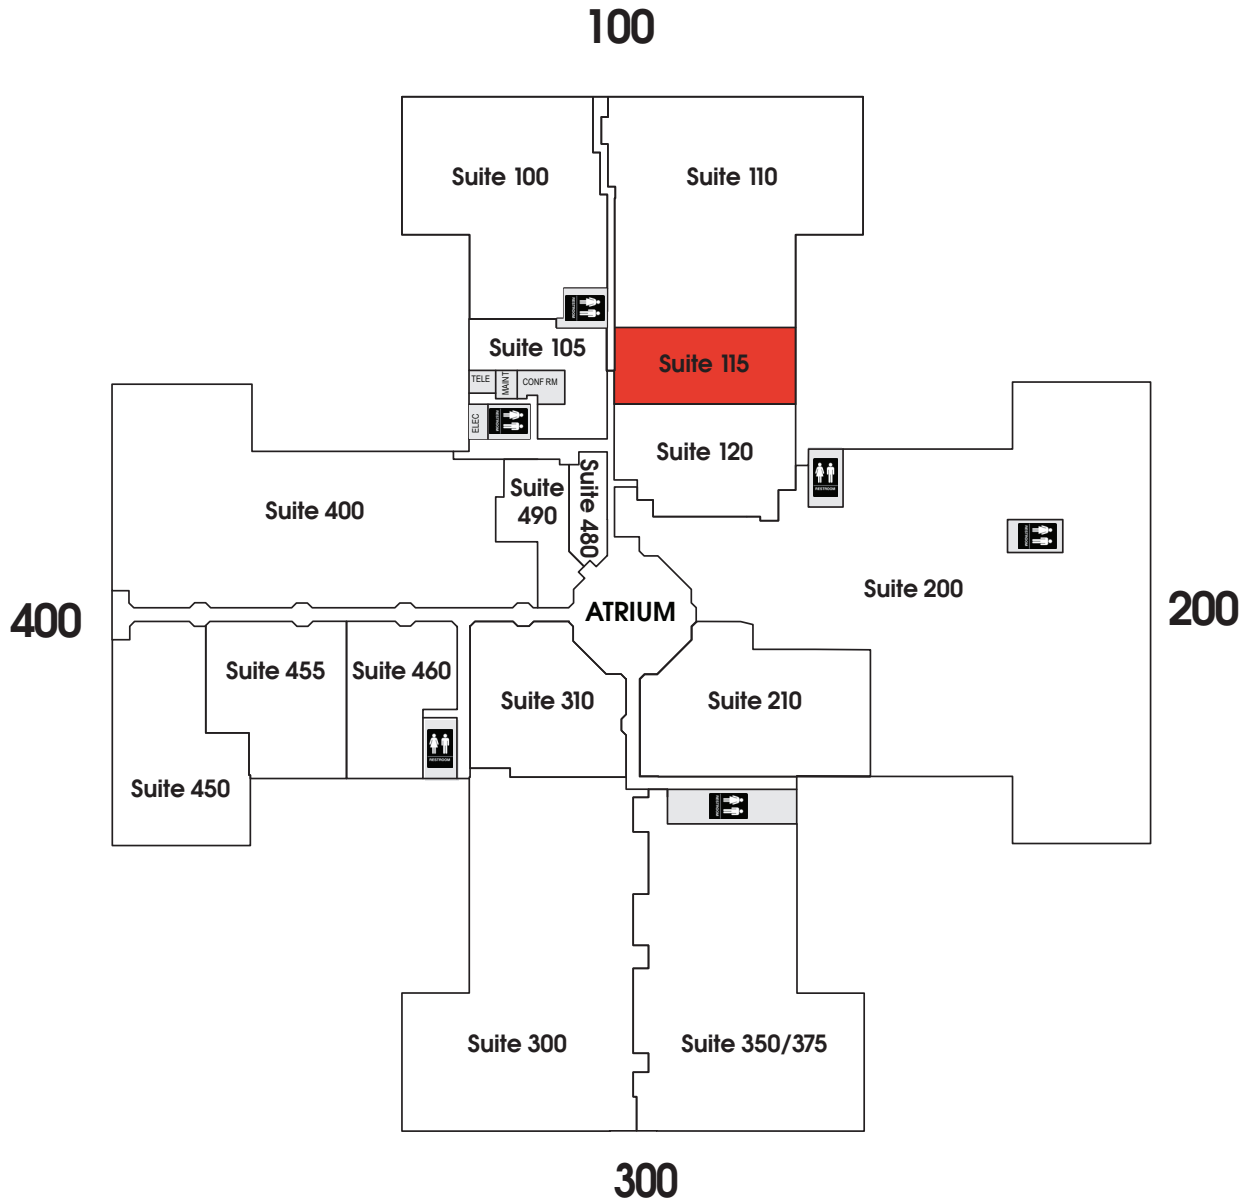

Suite 115 - 7,865 square feet

The above floor plan is not to scale. The available space shown is believed to be correct but is subject to change.

Thomas Hernandez, SIOR, CCIM
(813) 494-4090 mobile
thernandez@ciminelli.com

Suite 115 - 7,865 square feet

BUILDING PLAN

The above floor plan is not to scale. The available space shown is believed to be correct but is subject to change.

Thomas Hernandez, SIOR, CCIM
(813) 494-4090 mobile
thernandez@ciminelli.com