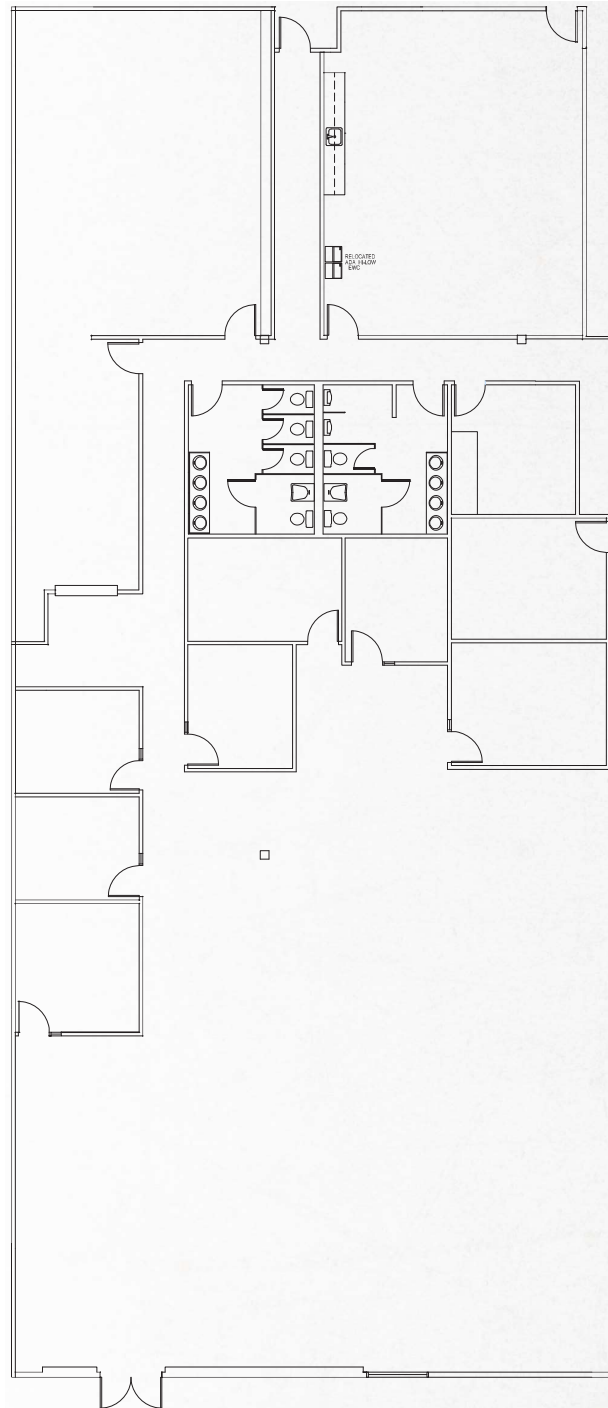

Suite 115 - 7,865 square feet

The above floor plan is not to scale. The available space shown is believed to be correct but is subject to change.

Thomas Hernandez, SIOR, CCIM
(813) 494-4090 mobile
thernandez@ciminelli.com

Suite 115 - 7,865 square feet

BUILDING PLAN

The above floor plan is not to scale. The available space shown is believed to be correct but is subject to change.

Thomas Hernandez, SIOR, CCIM
(813) 494-4090 mobile
thernandez@ciminelli.com