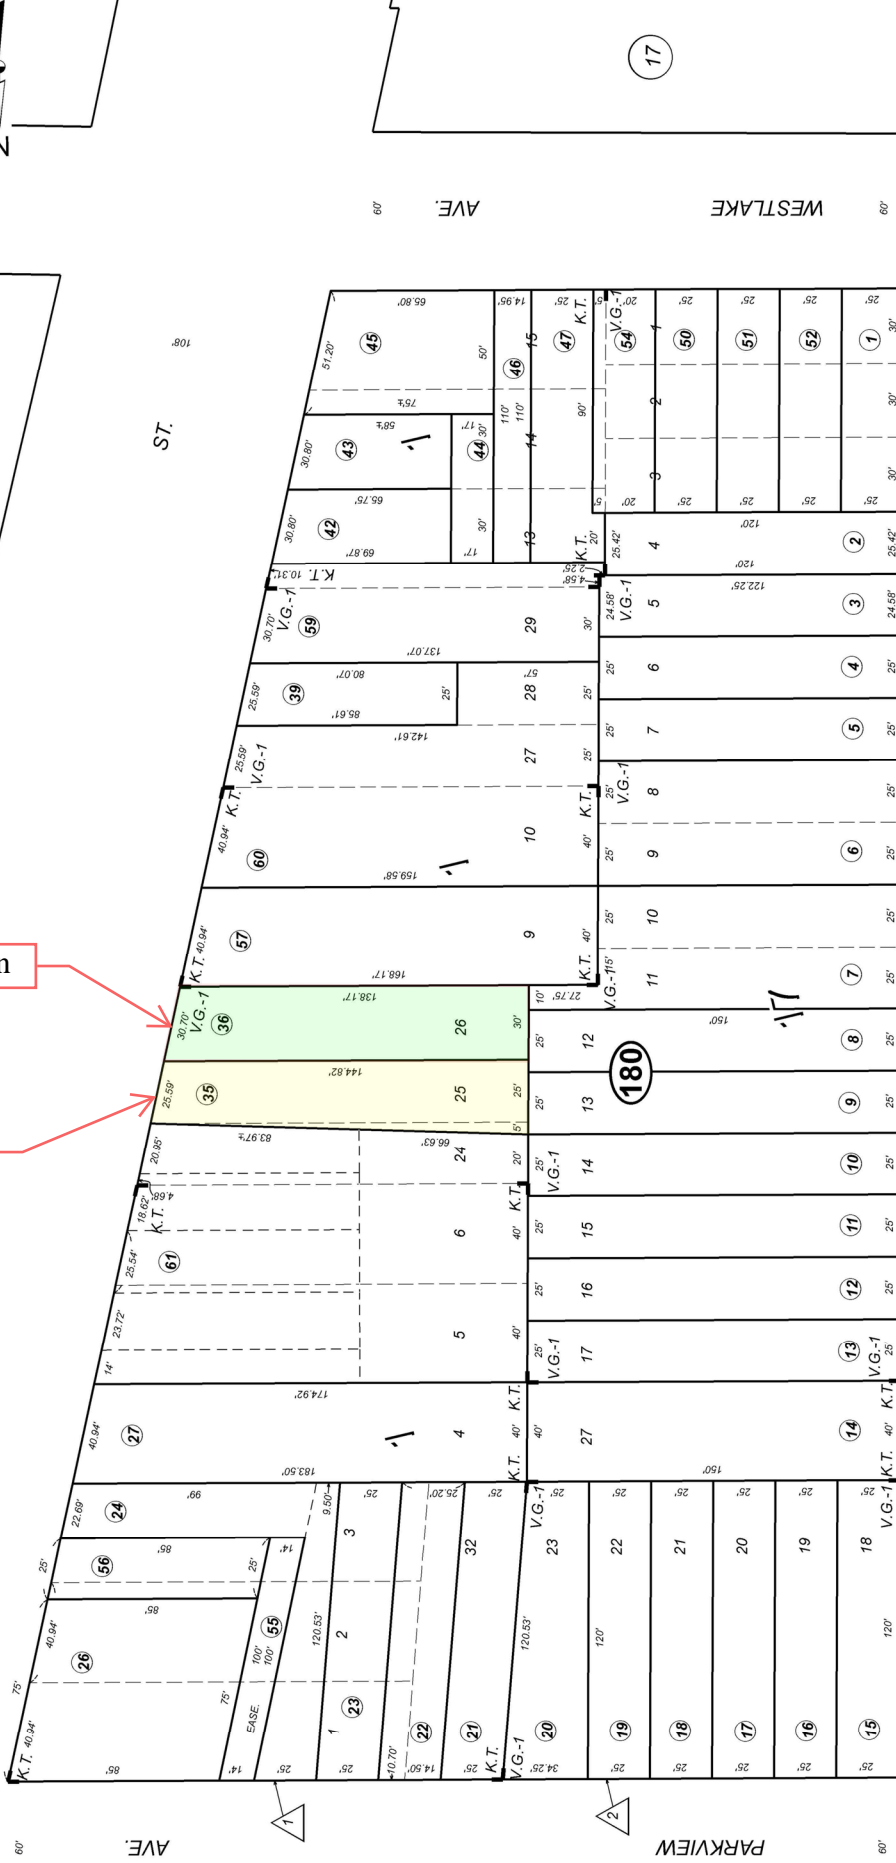

6746-6748 Mission

6740 Mission St.

2 VISTA GRANDE NO. 1 RSM 4/41

1 KNOWLES TRACT RSM 1/3

16

ASSESSOR'S MAP COUNTY OF SAN MATEO, CALIF