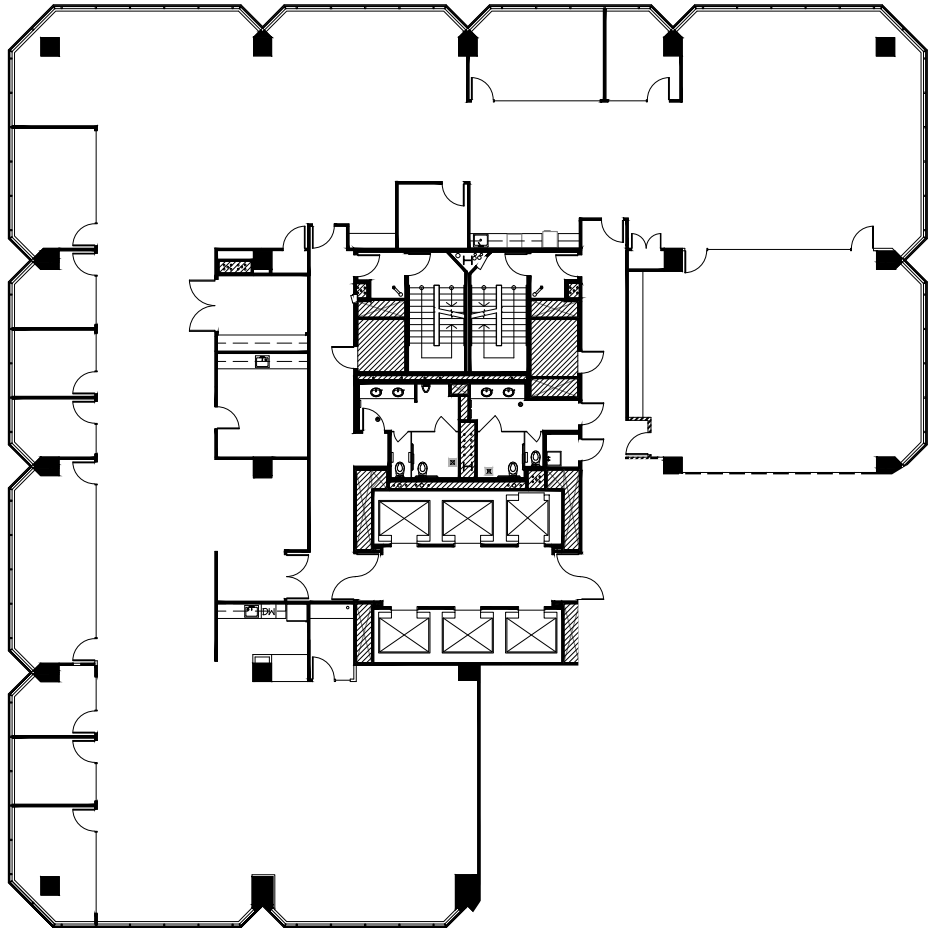

SUITE 950

11,710 RSF

- Available Now
- Excellent Bay Views
- 9 meeting rooms/offices
- Large conference room
- Open area

150SPEAR

Spear Street