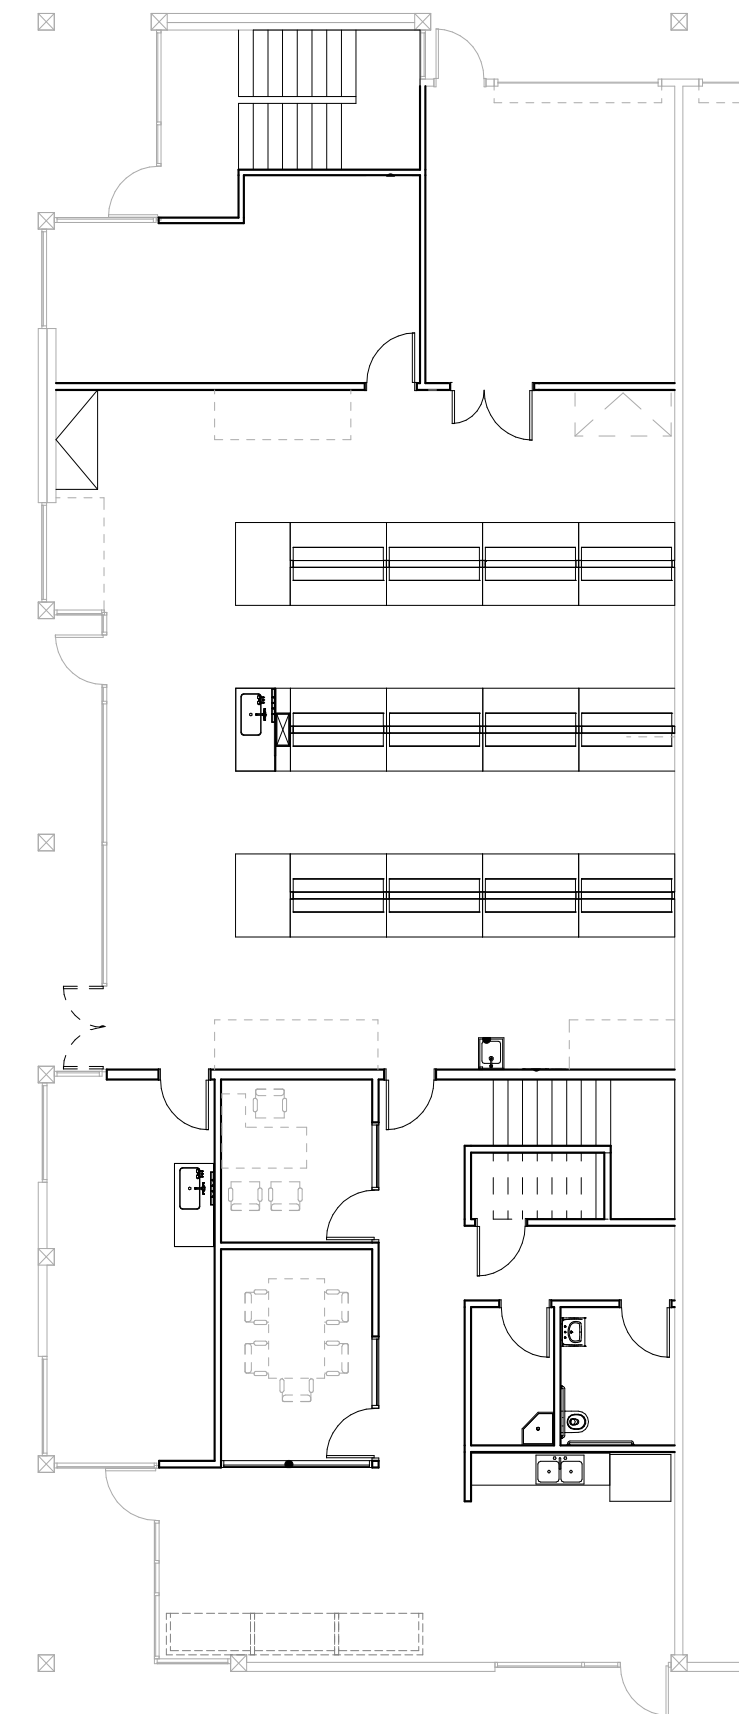

MATTERPORT TOUR

6,930 RSF

First Floor

Mezzanine

*FFE shown as conceptual

* AMENITIES

THE PATIO. THE PULSE.

Everything at SOVA orbits The Patio.
Coffee to start the day. A gym to reset it.
Tacos when you've earned them. A brewery
when you really have.