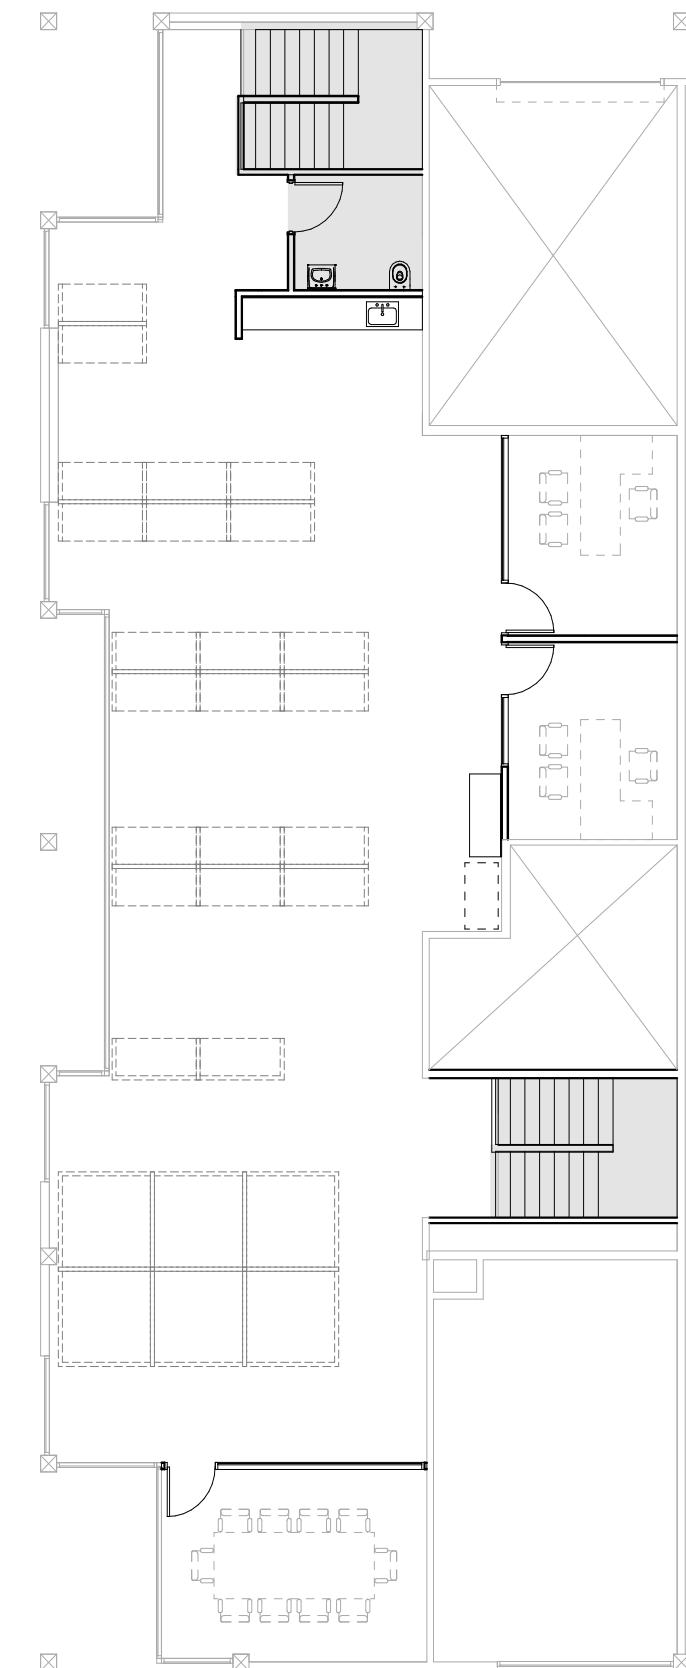

MATTERPORT TOUR

6,930 RSF

First Floor

Mezzanine

*FFE shown as conceptual

* AMENITIES

THE PATIO. THE PULSE.

Everything at SOVA orbits The Patio.
Coffee to start the day. A gym to reset it.
Tacos when you've earned them. A brewery
when you really have.

It's outdoors, it's central, and it's surrounded
by the kind of amenities that make people
actually want to come in.

All of this is on campus. Yes, seriously.

01 THE CRAFT TACO

Ranked in Yelp's Top US 100 Taco Spots
& Yelp's Top Places to Eat in San Diego