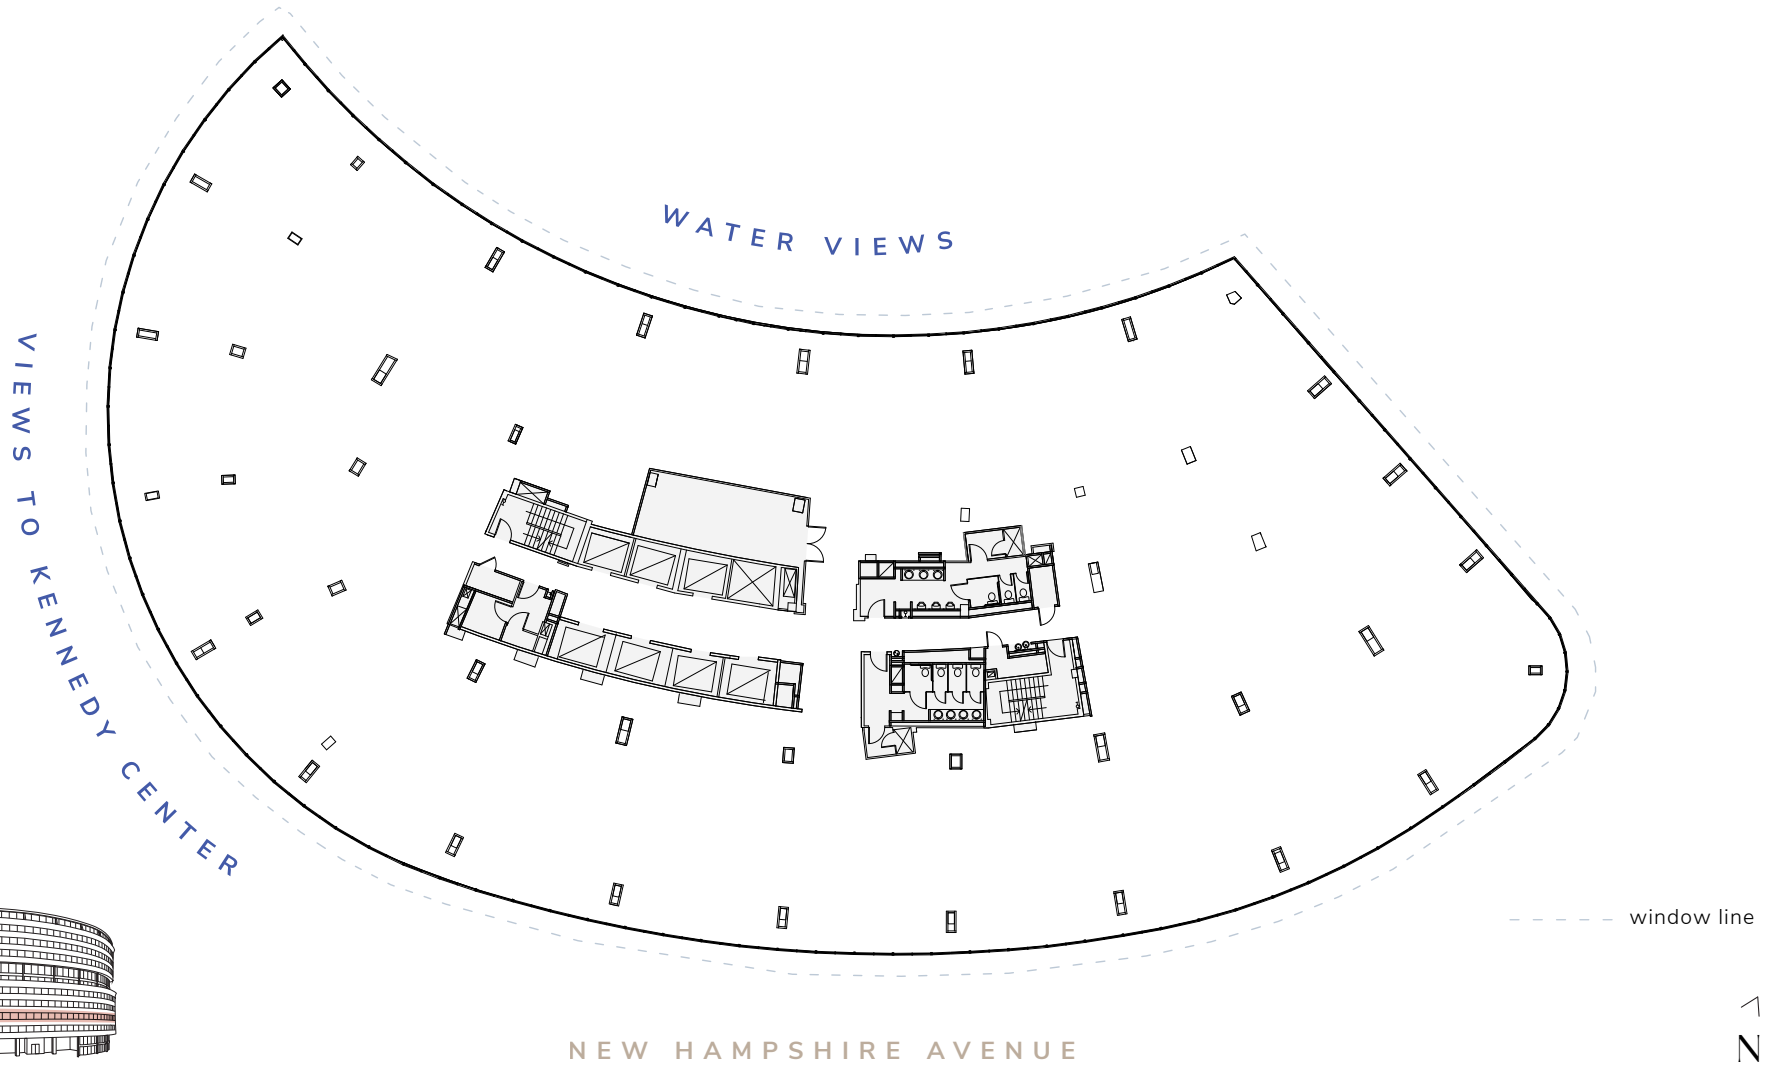

WATERGATE 600

600 NEW HAMPSHIRE AVE

FLOOR

AVAILABLE

RSF

4

Nov. 2027

30,868