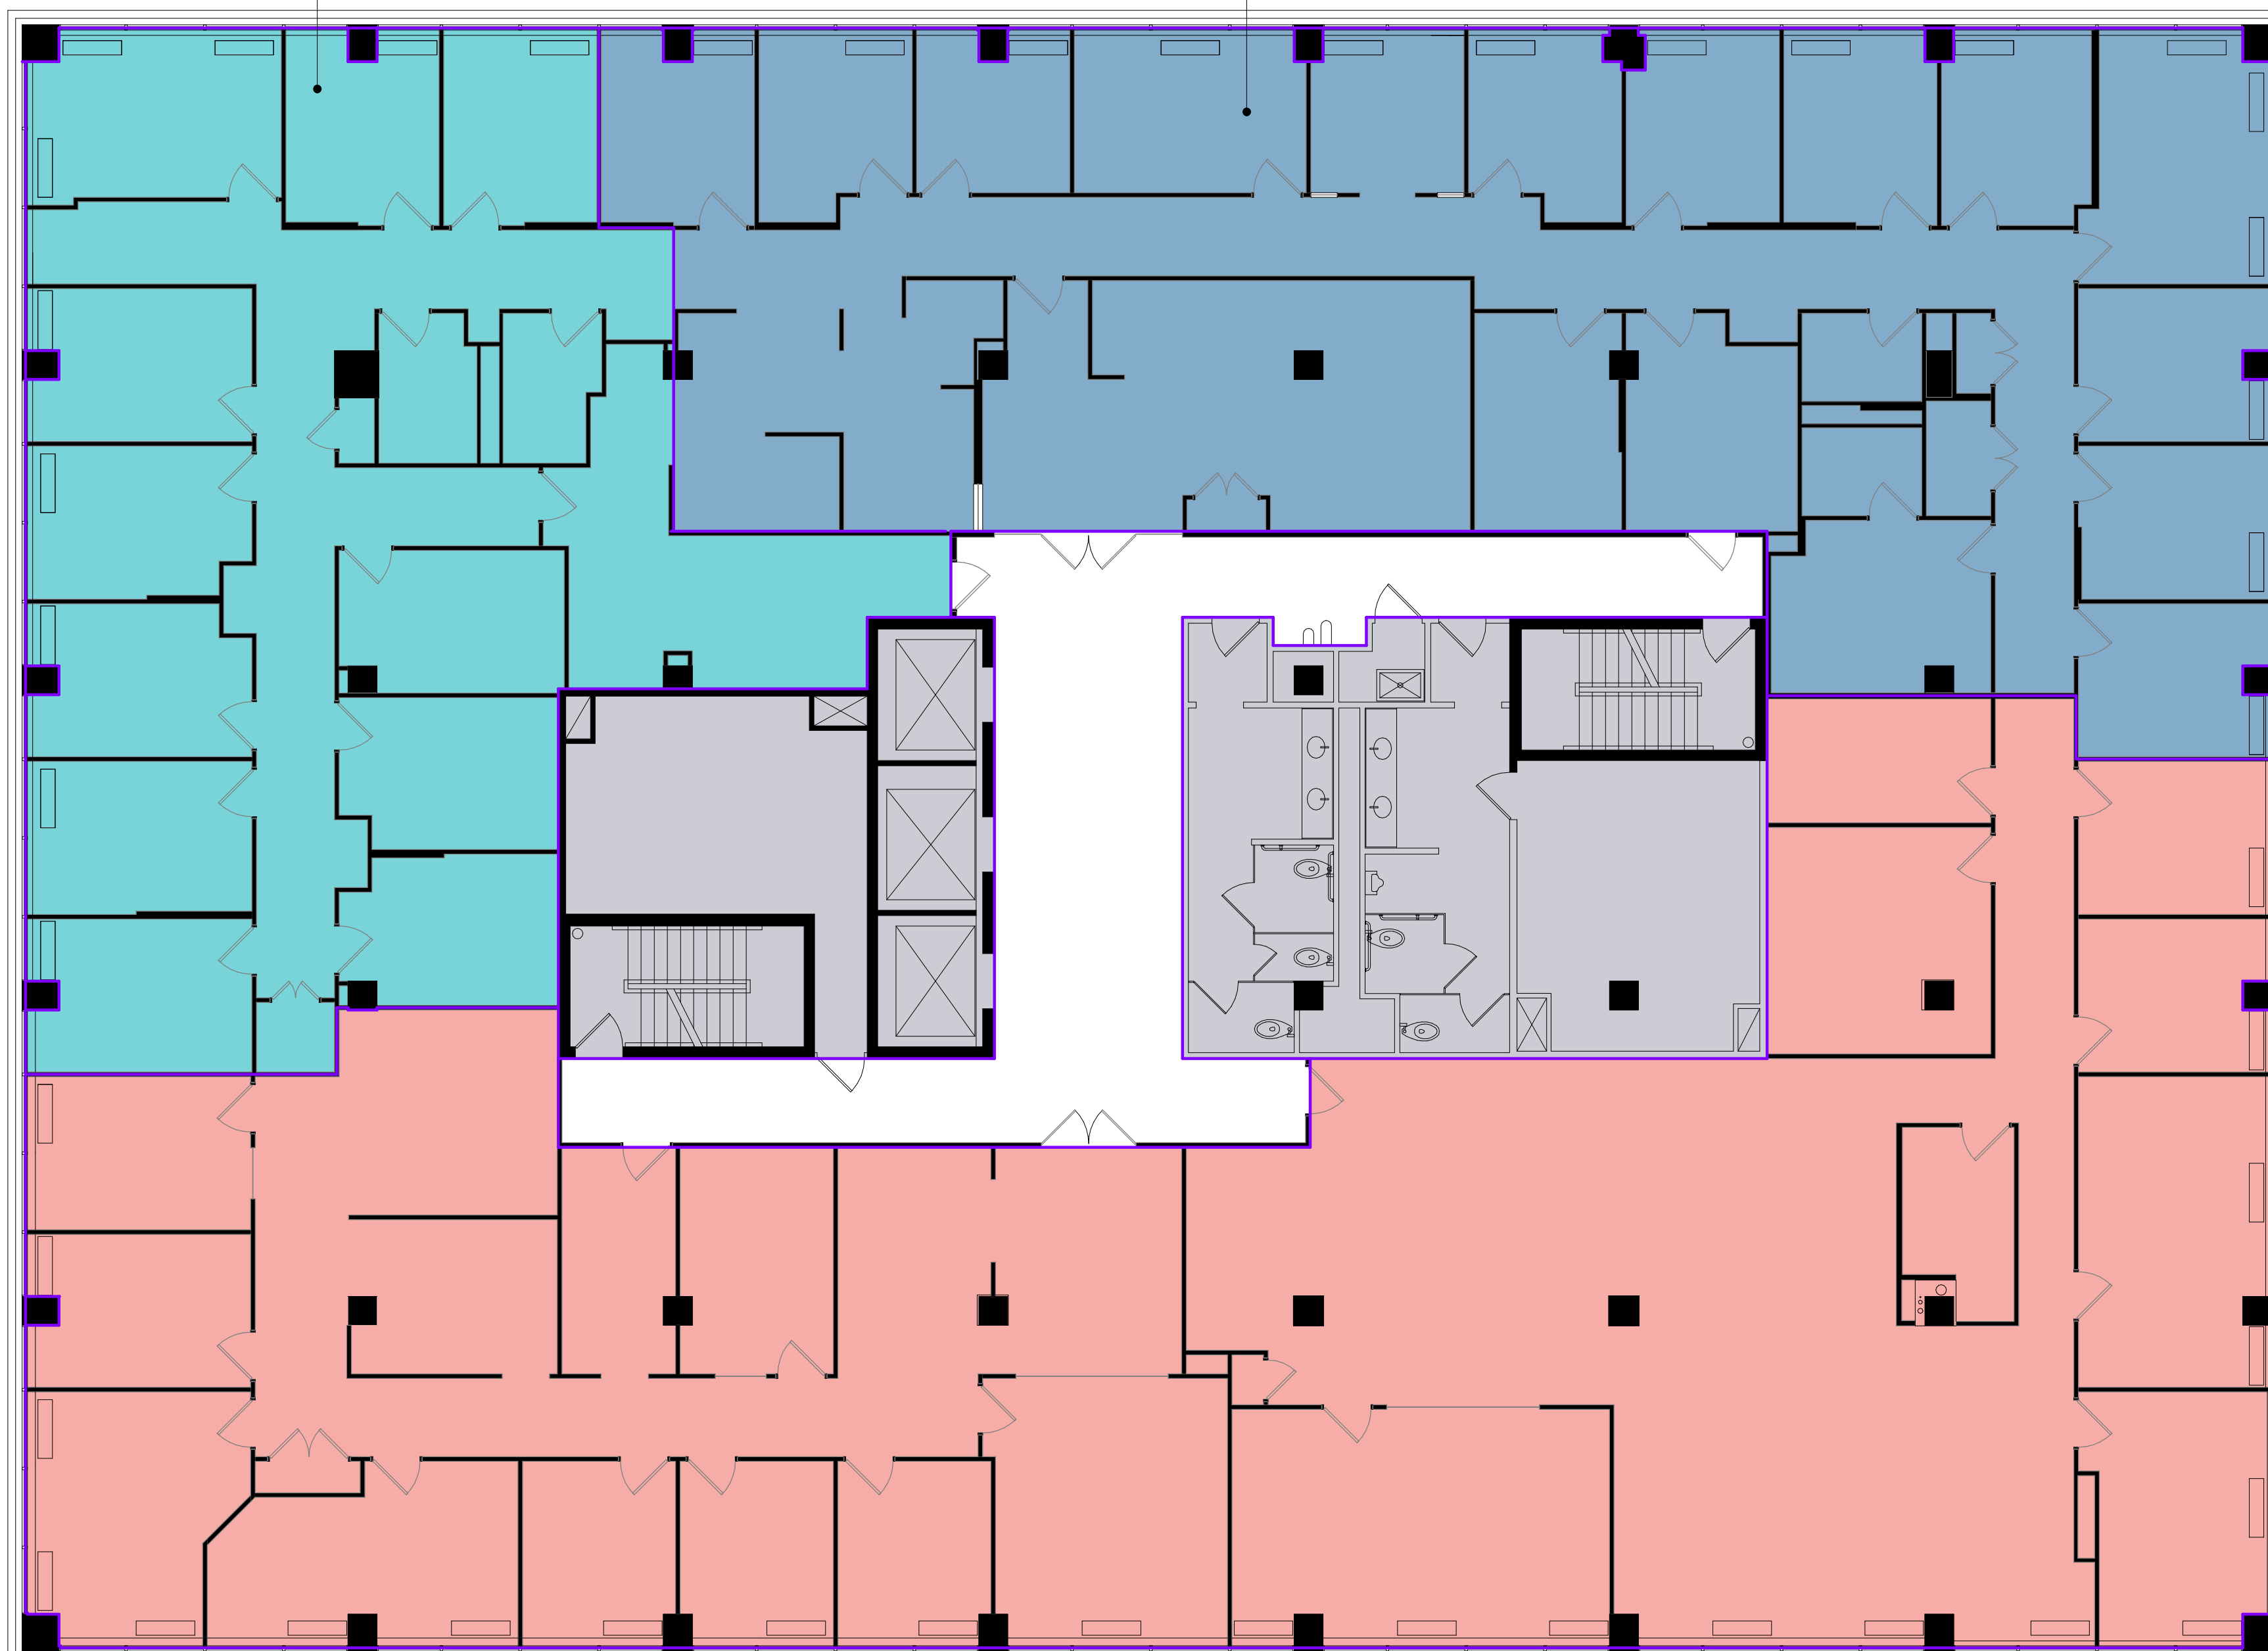

SUITE B
3,143 RSF

SUITE A
4,487 RSF

BLOCKING PLAN LEGEND

- SUITE A
- SUITE B
- OCCUPIED SUITE