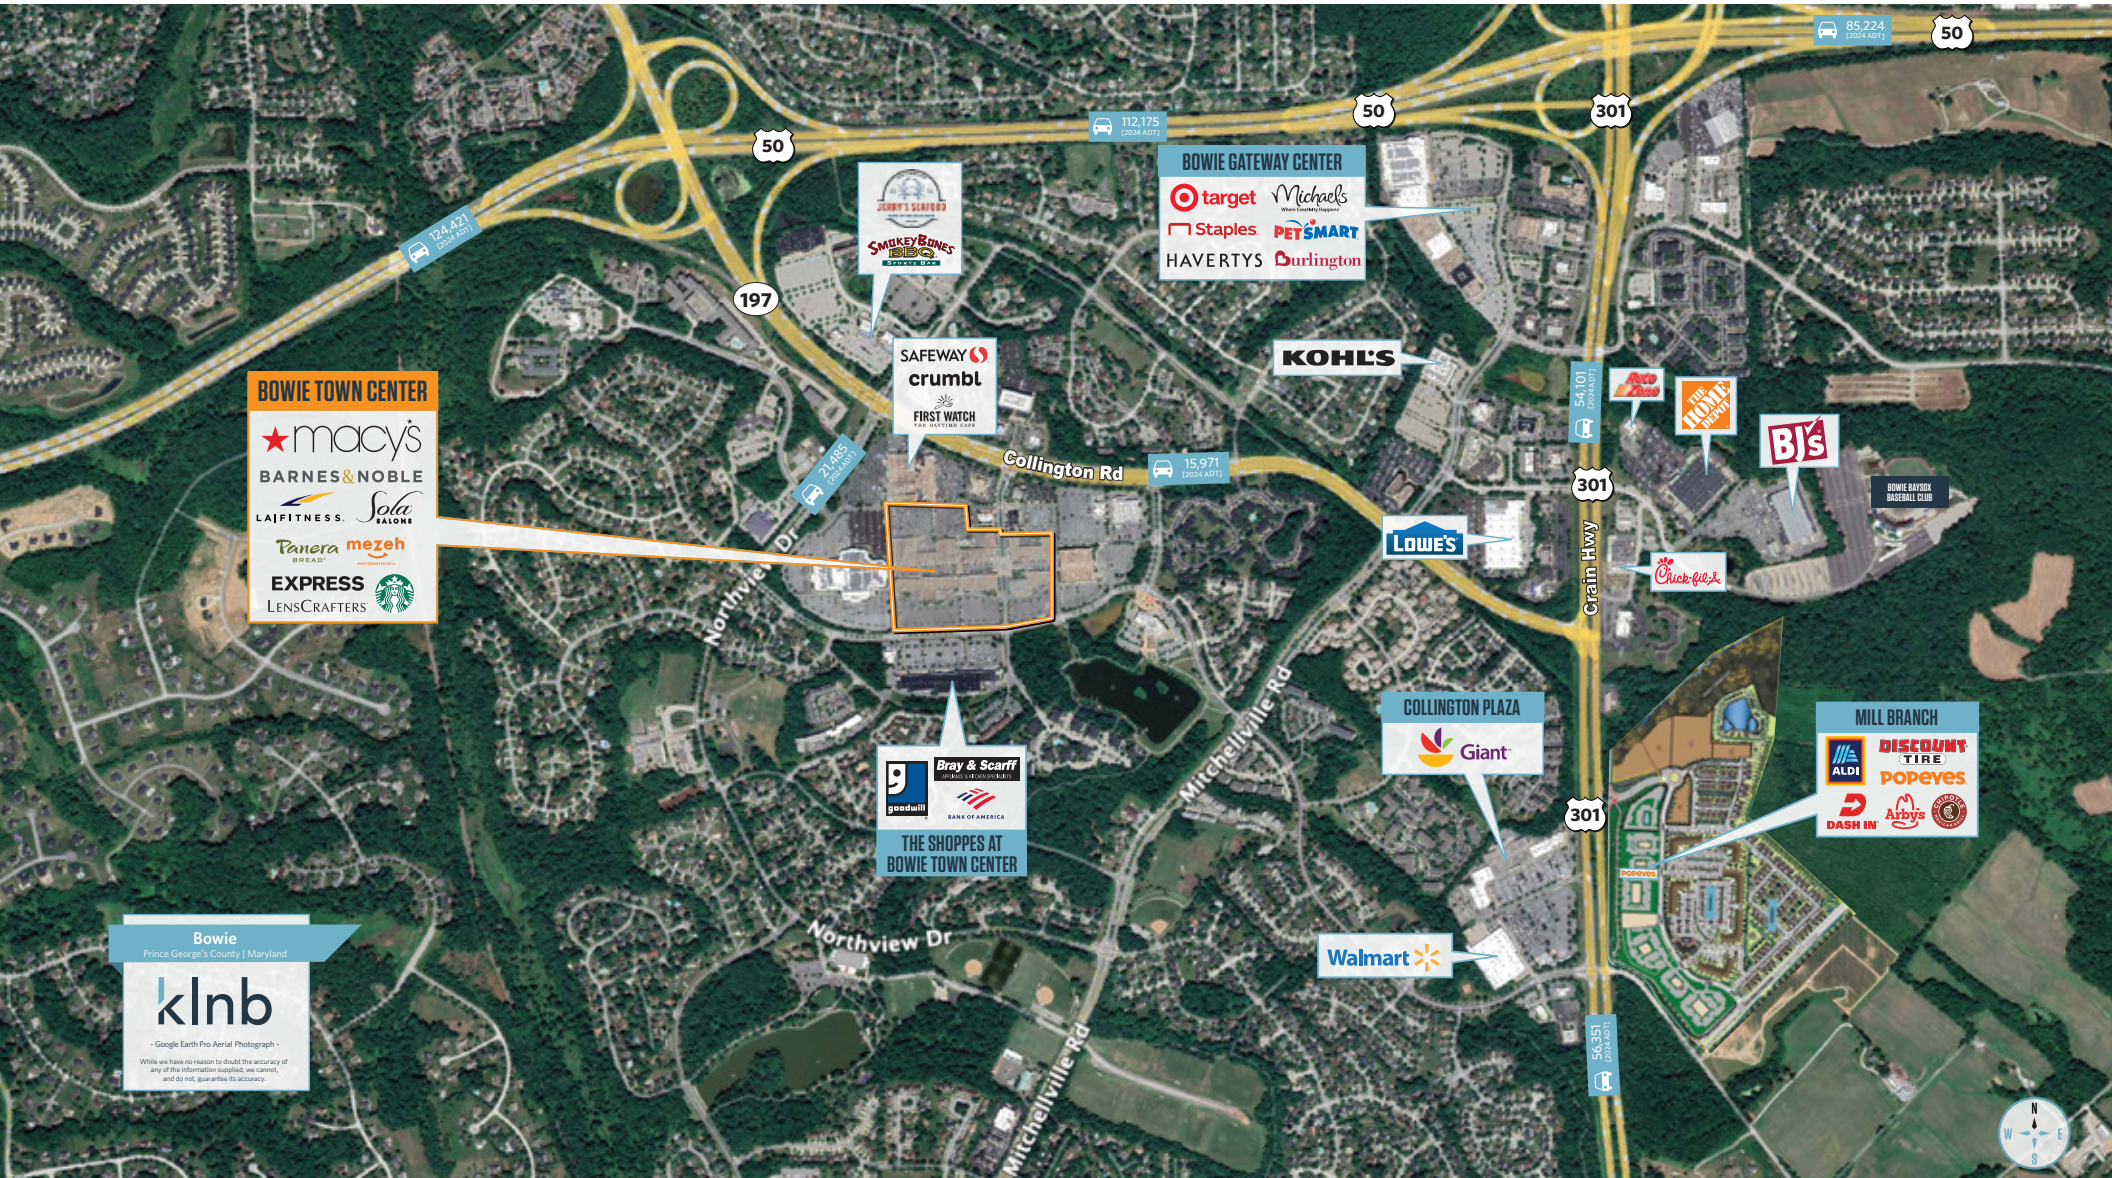

BOWIE TOWN CENTER

15606 Emerald Way, Bowie, MD 20716
Prince George's County

MARKET AERIAL

Bowie
Prince George's County | Maryland

klnb

- Google Earth Pro Aerial Photograph -
While we have no reason to doubt the accuracy of any of the information supplied, we cannot, and do not, guarantee its accuracy.

Matt Skalet
mskalet@klnb.com
202-420-7775

Kelley Milloy
kmilloy@klnb.com
202-420-7764

Jennifer Price
jprice@klnb.com
202-420-7768

1130 Connecticut Ave, NW, Suite 600
Washington, DC 20036
klnb.com