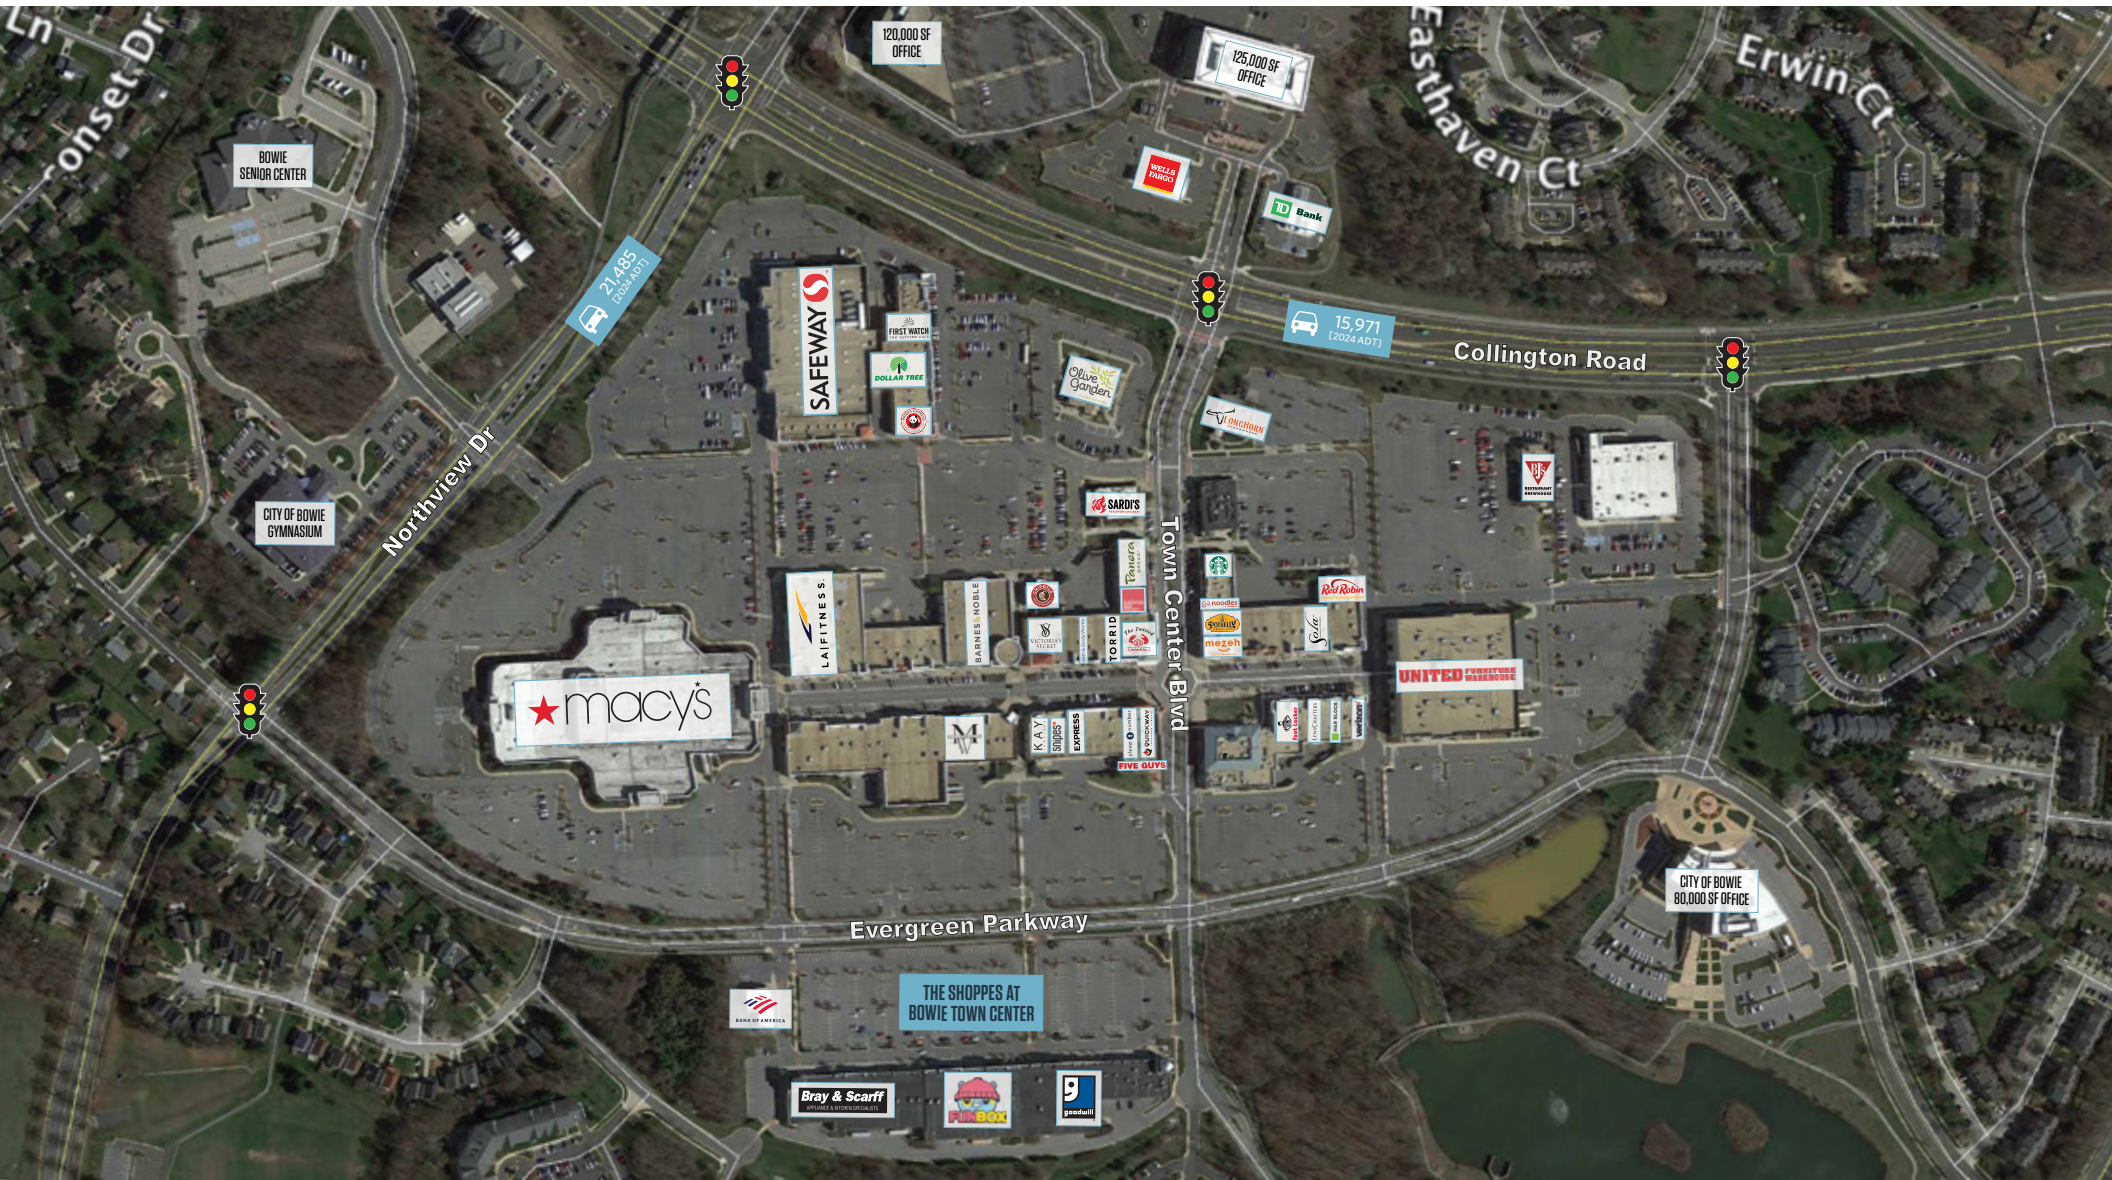

BOWIE TOWN CENTER

15606 Emerald Way, Bowie, MD 20716
Prince George's County

CLOSE-UP AERIAL

Matt Skalet
mskalet@klnb.com
202-420-7775

Kelley Milloy
kmilloy@klnb.com
202-420-7764

Jennifer Price
jprice@klnb.com
202-420-7768

1130 Connecticut Ave, NW, Suite 600
Washington, DC 20036
klnb.com