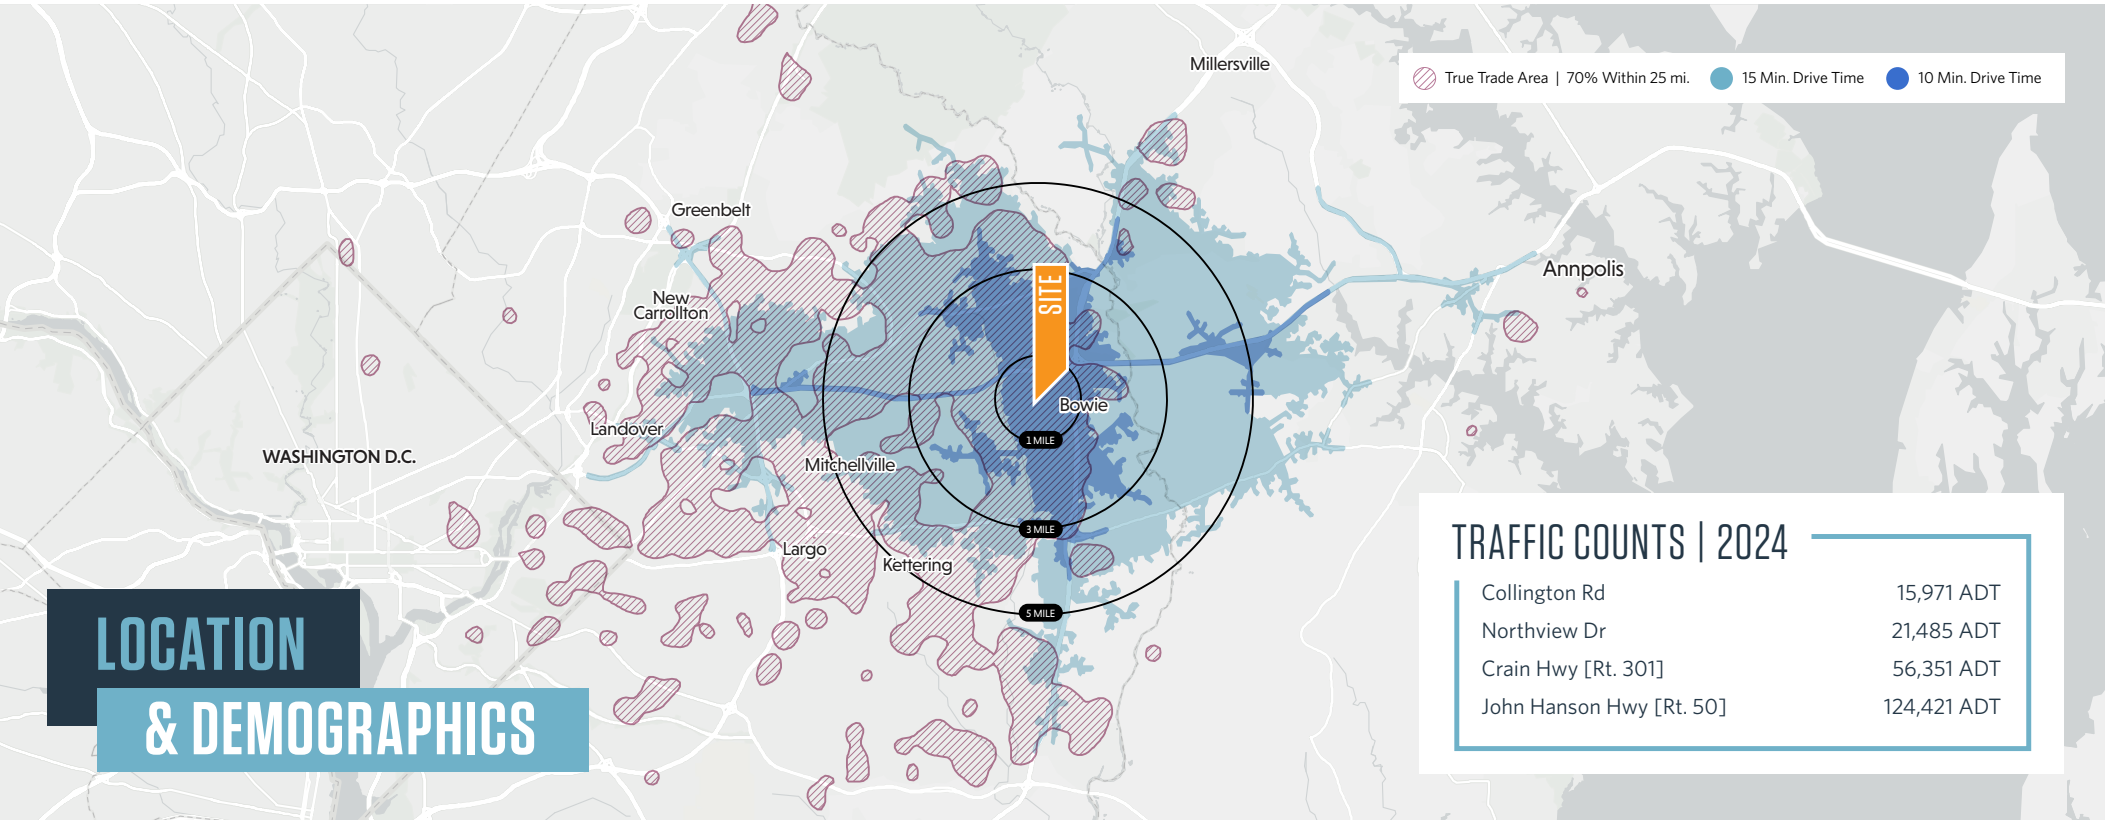

## LOCATION & DEMOGRAPHICS

▨ True Trade Area | 70% Within 25 mi.
 ● 15 Min. Drive Time
 ● 10 Min. Drive Time