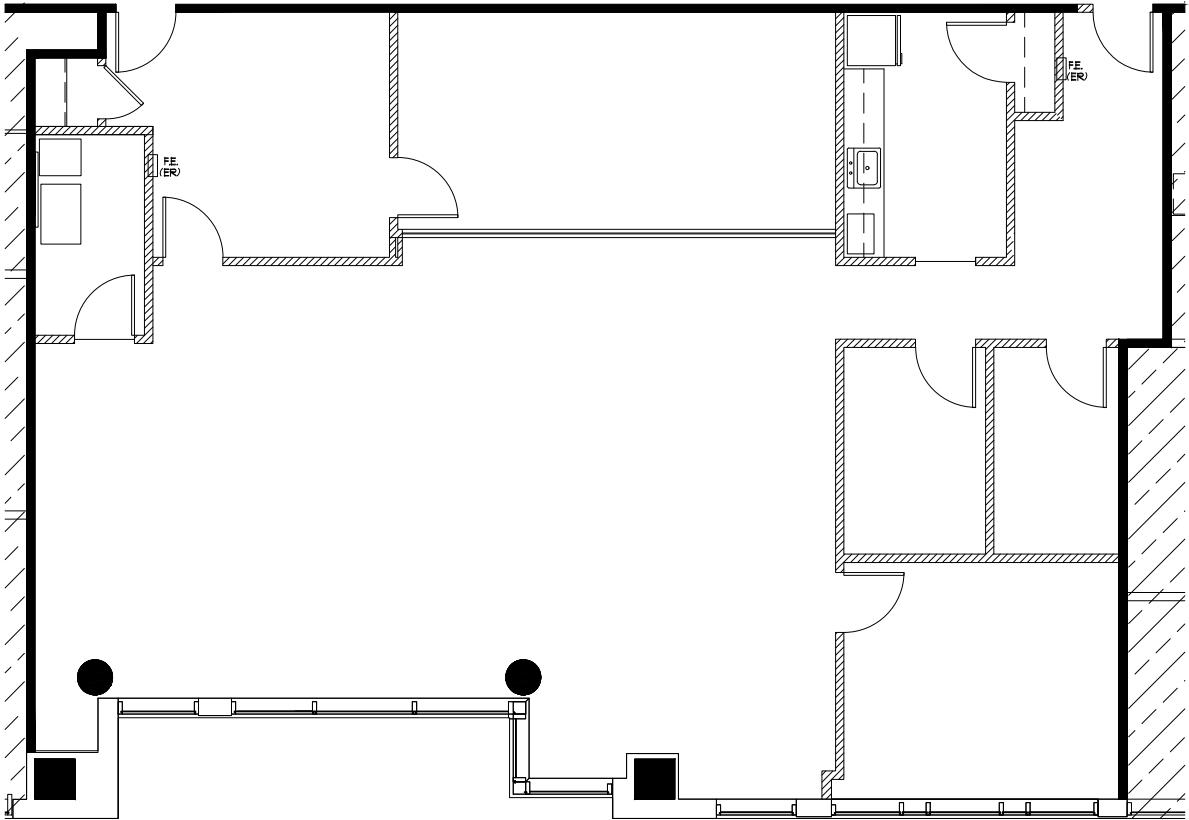

ROYAL PALM I OFFICE PARK

LINCOLN
PROPERTY
COMPANY

1000 S. PINE ISLAND ROAD,
PLANTATION, FL 33324

SUITE 444 | 2,432 SF

AVAILABLE 4/1/2024

BLANCA COMMERCIAL REAL ESTATE, INC.
LICENSED REAL ESTATE BROKER | BLANCACRE.COM