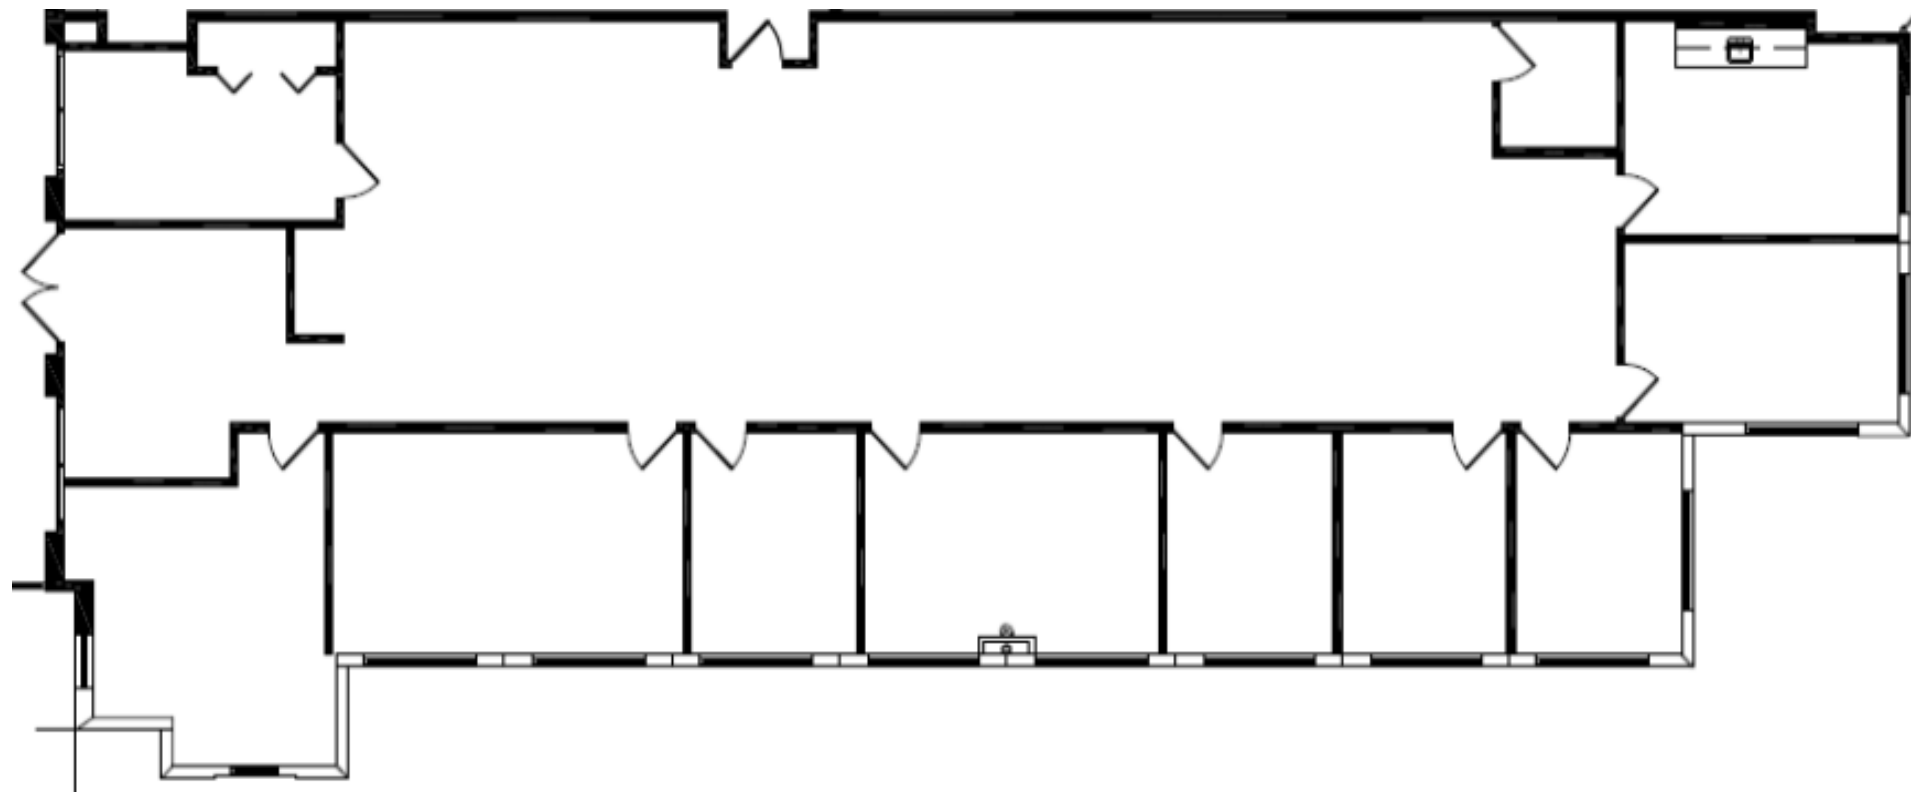

Click to Play
Virtual Tour

3601 SW 160th Avenue, Miramar, Florida
Suite 110 - 4,377 SF