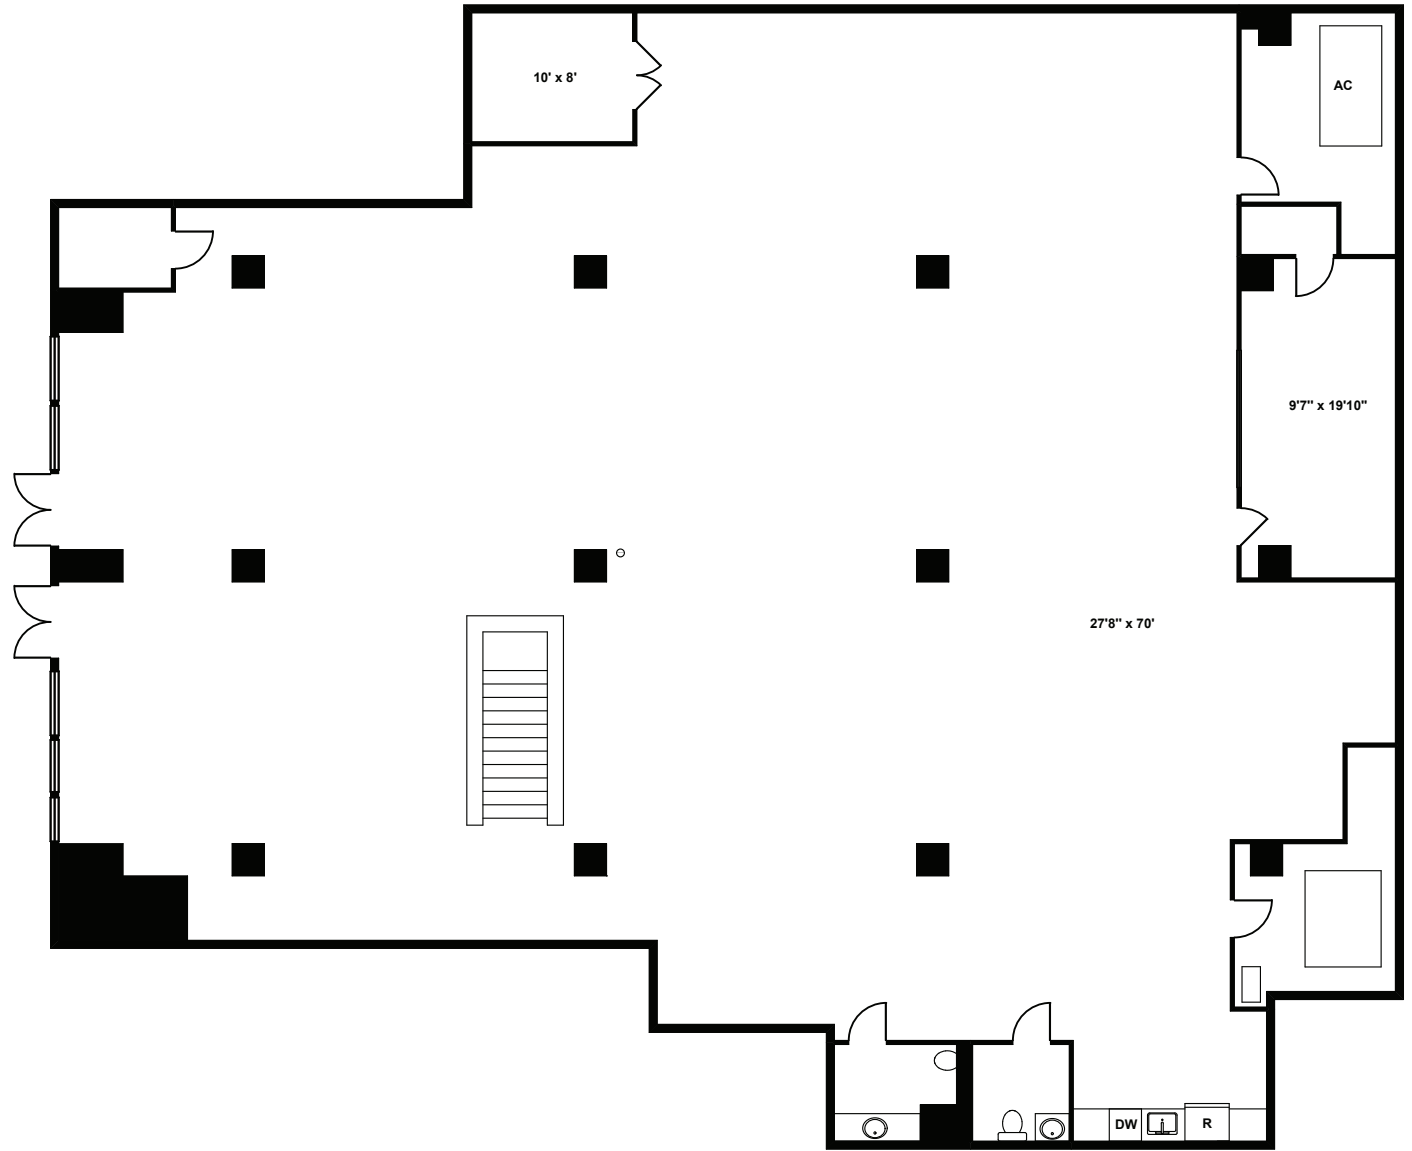

159 West 25th Street

ALL DIMENSIONS ARE APPROXIMATE

GROUND FLOOR