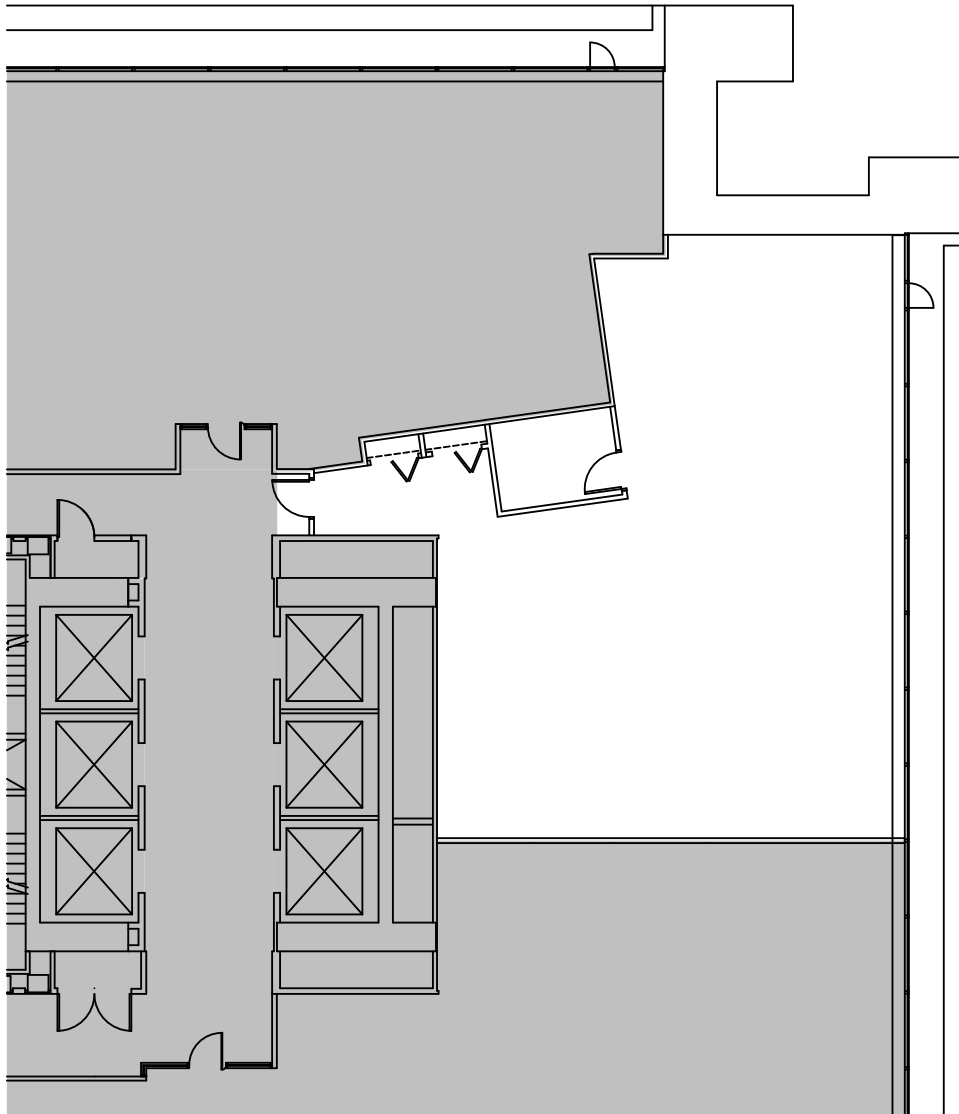

100 Light Street
Baltimore, MD 21201

Suite 1020

2,042 RSF

6711 Columbia Gateway Drive
Columbia, MD 21046
443.285.5400 | copt.com

100 LIGHT

KEY PLAN