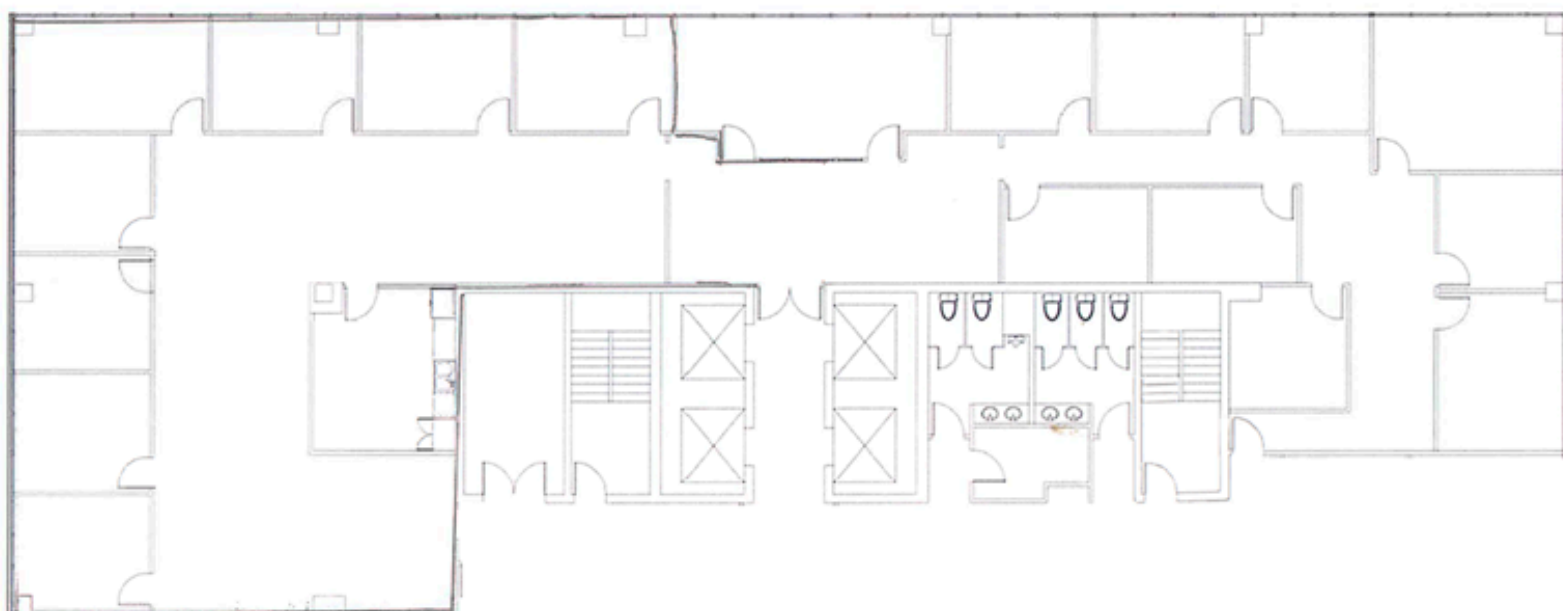

# Tower 1555

1555 Palm Beach Lakes Blvd  
West Palm Beach, FL 33401

Suite 1230 & 1240 | 6,455 SF

For more information please contact:

**Kevin Probel**  
Senior Managing Director  
kevin.probel@jll.com  
+1 561 676 2131