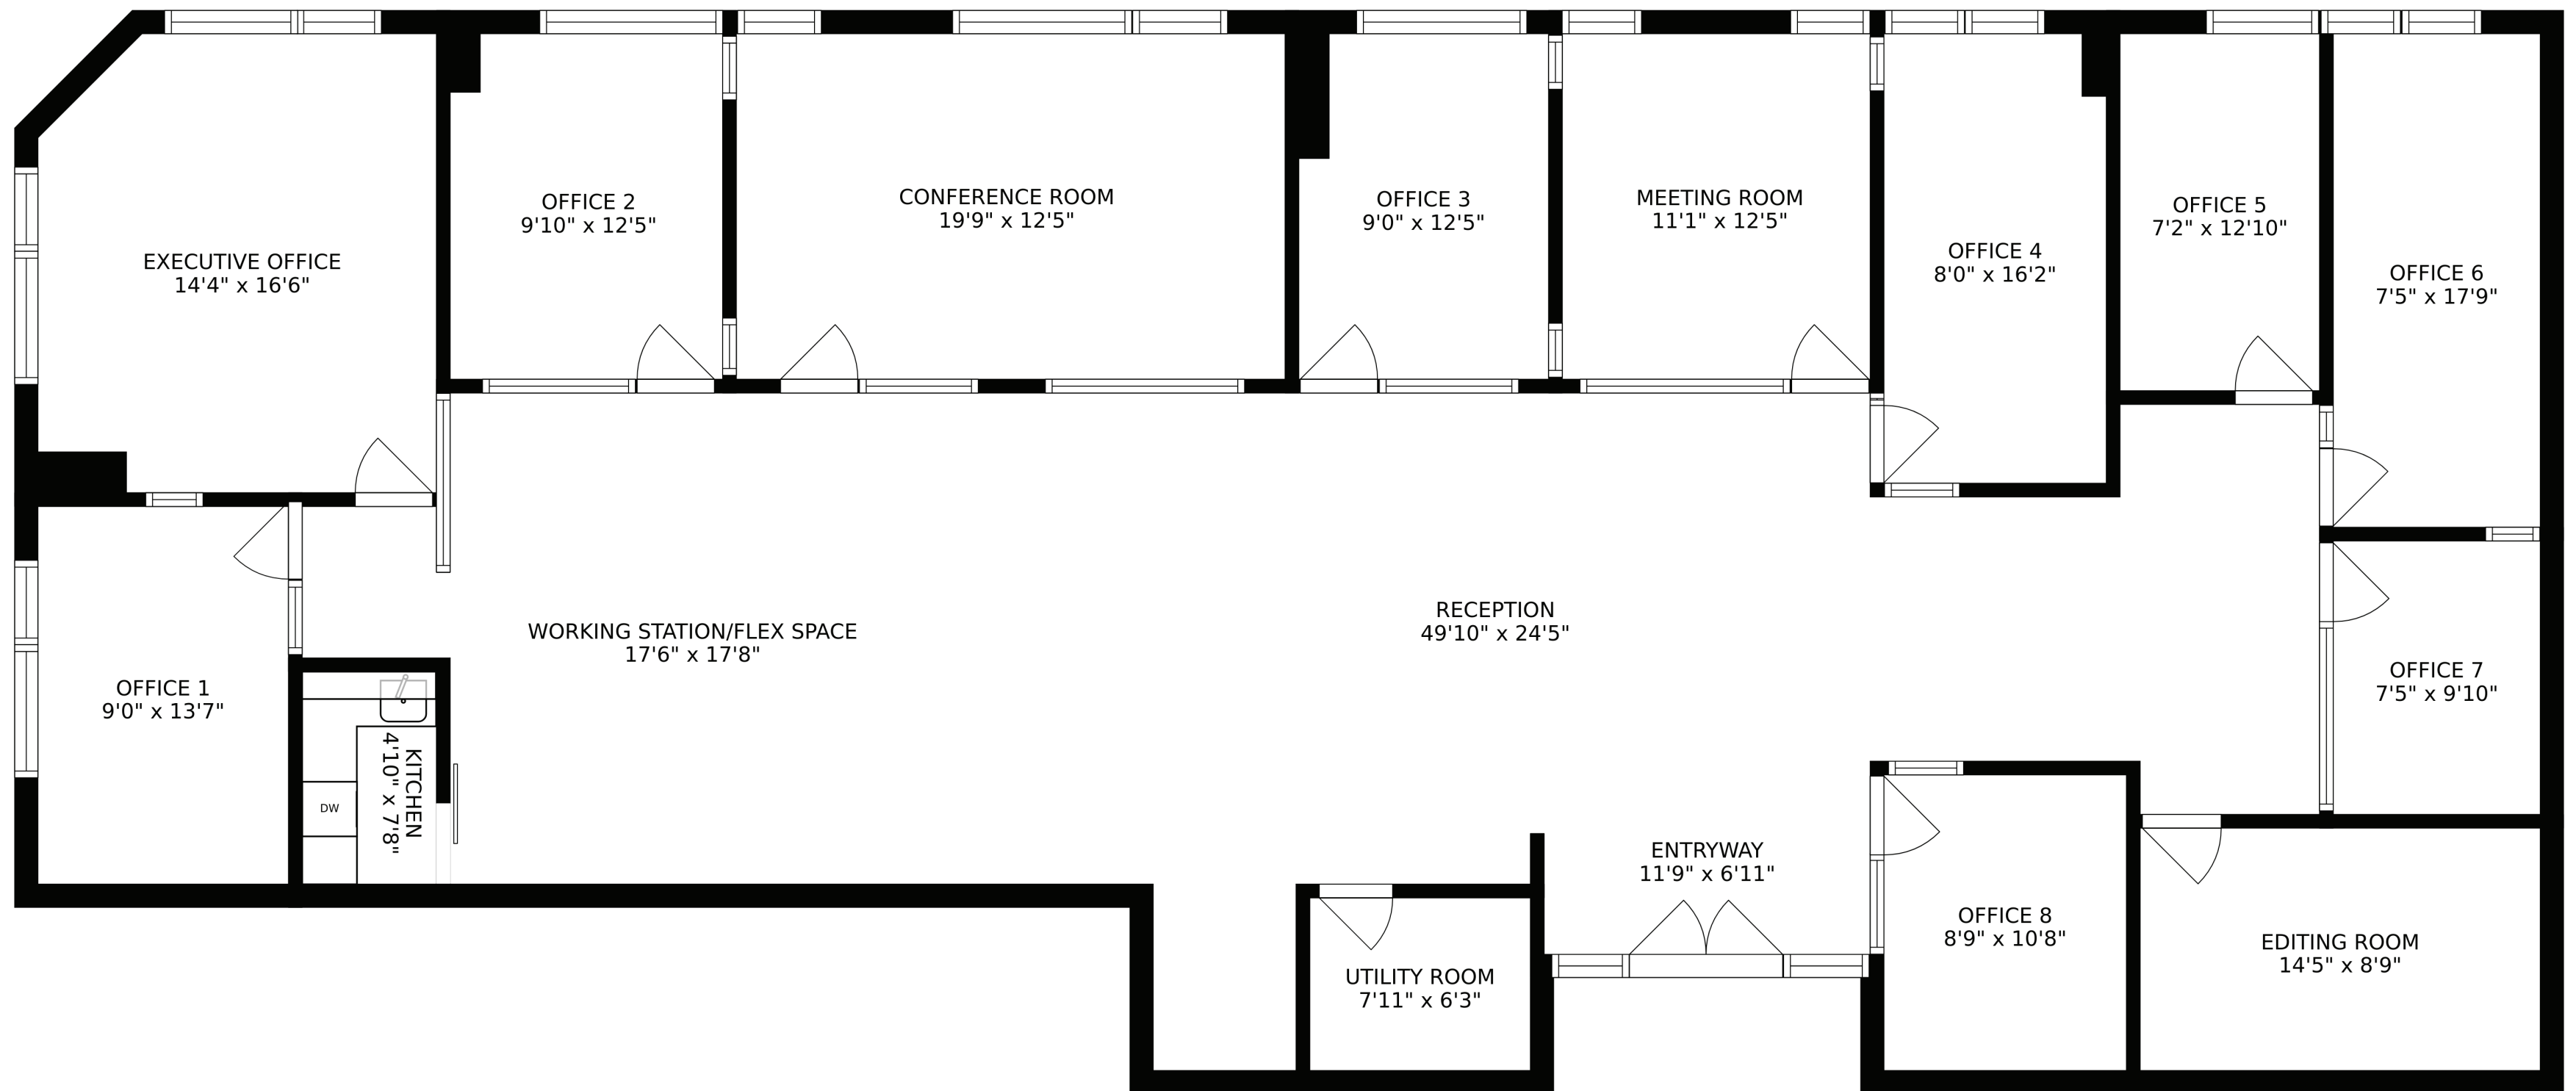

175 SW 7th Street, Suites 2312_2314_2315_2316, Miami Fl 3310

Latitude One West Brickell Office Condo

ALL ROOMS SIZES AND FLOORPLAN MEASUREMENTS ARE APPROXIMATE AND MAY VARY. ALTHOUGH ALL INFORMATION FURNISHED REGARDING PROPERTY FOR SALE, IS FROM SOURCES DEEMED RELIABLE, SUCH INFORMATION HAS NOT BEEN VERIFIED AND NO EXPRESS REPRESENTATION IS MADE NOR IS ANY TO BE IMPLIED AS BEING MADE AS TO THE ACCURACY THEREOF AND IT IS SUBMITTED SUBJECT TO ANY ERRORS OR OMISSIONS THEREIN CONTAINS.