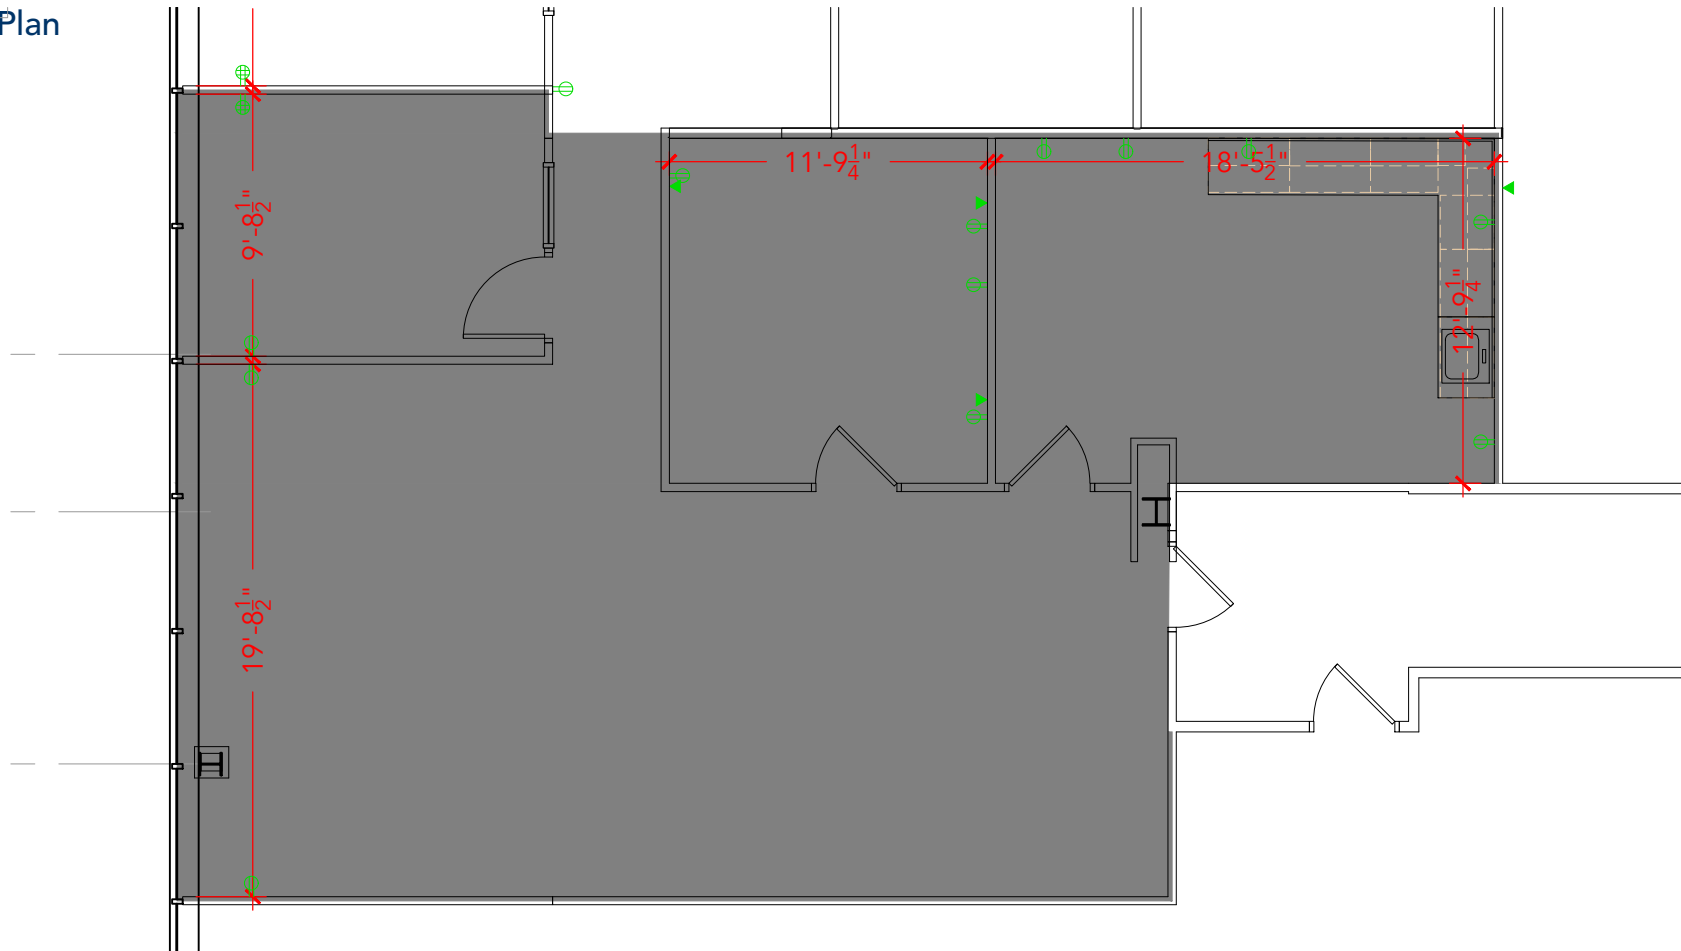

TOTAL SF AVAILABLE - 1,419 RSF(16%)

[Click to access 3D model](#)

Key Plan

Floor Plan