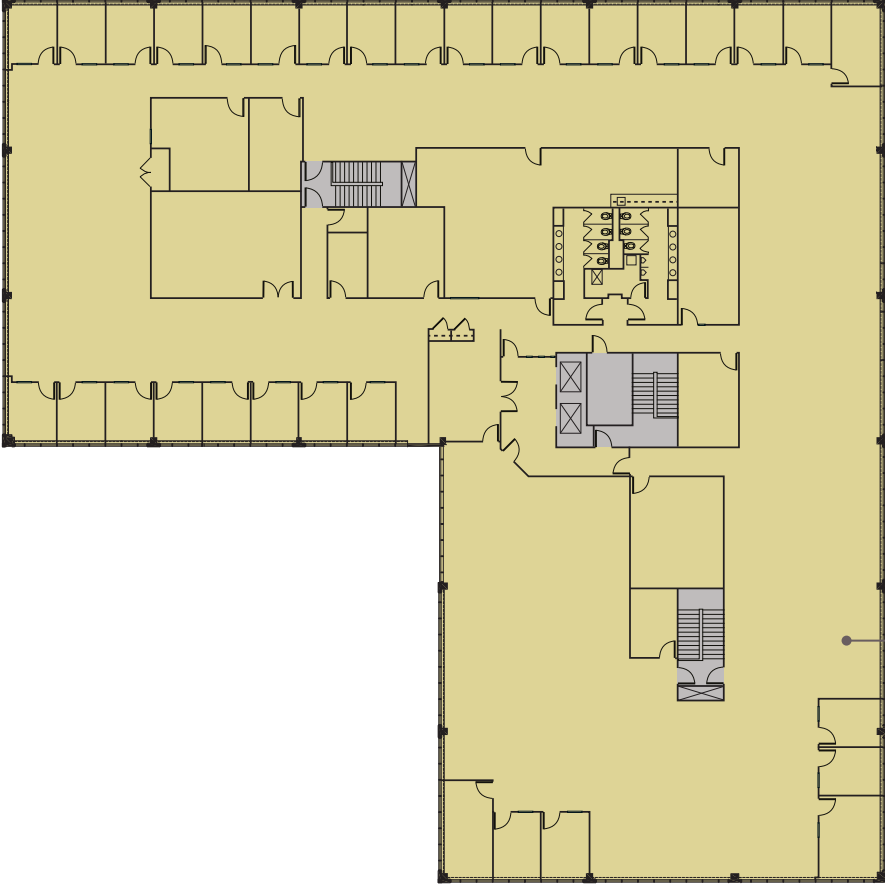

CHESTERBROOK

640

LEE RD

Third Floor Availabilities

Suite 300
25,841 SF

CAMPUS KEY

JLL | Jones Lang LaSalle Brokerage, Inc.
550 Swedesford Road, Suite 260
Wayne, PA 19087

Doug Newbert
610.249.2273
doug.newbert@jll.com