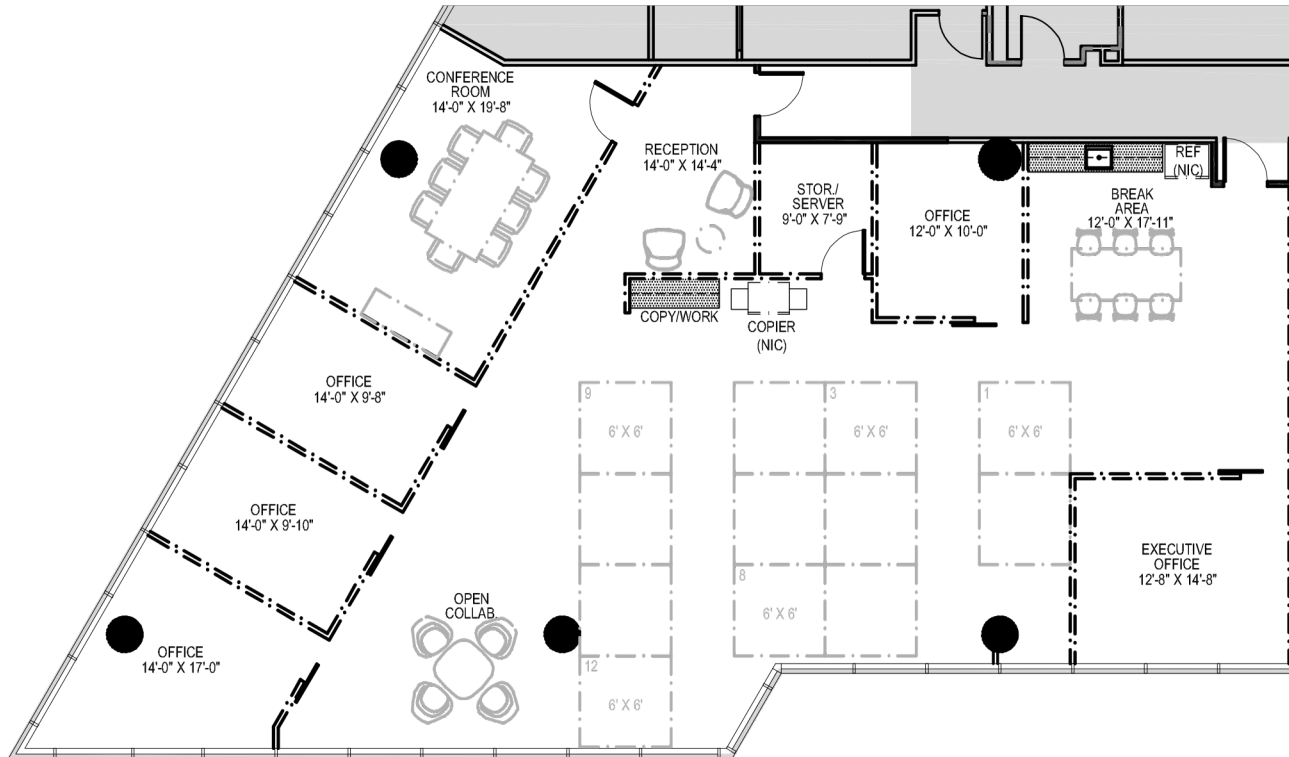

3,620SF  
Suite 920

3D Tour

For more information or to set up a tour, please contact:

Owned and managed by:

Jim Moler  
+1 813 387 1308  
jim.moler@jll.com

Deana Beer  
+1 813 387 1298  
deana.beer@jll.com