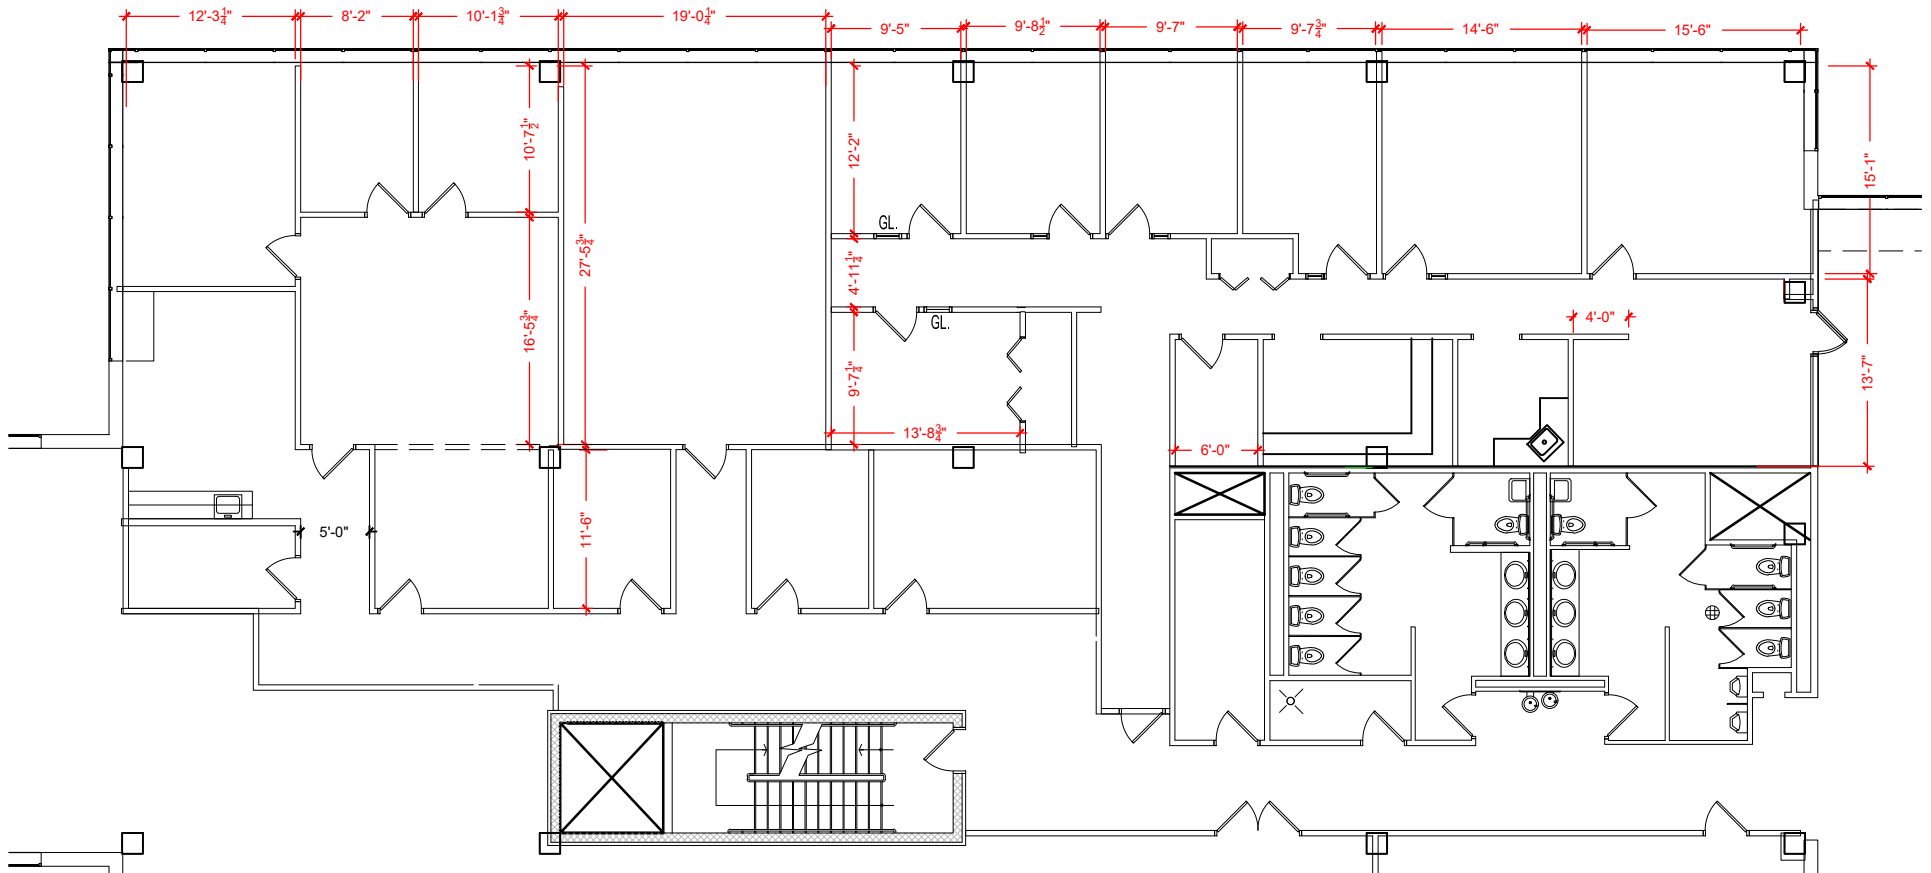

TOTAL SF AVAILABLE - 5,516 RSF (16%)

[Click to access 3D model](#)

Key Plan

SUITE 380
2,937 RSF (16%)

SUITE 390
2,579 RSF (16%)

Floor Plan