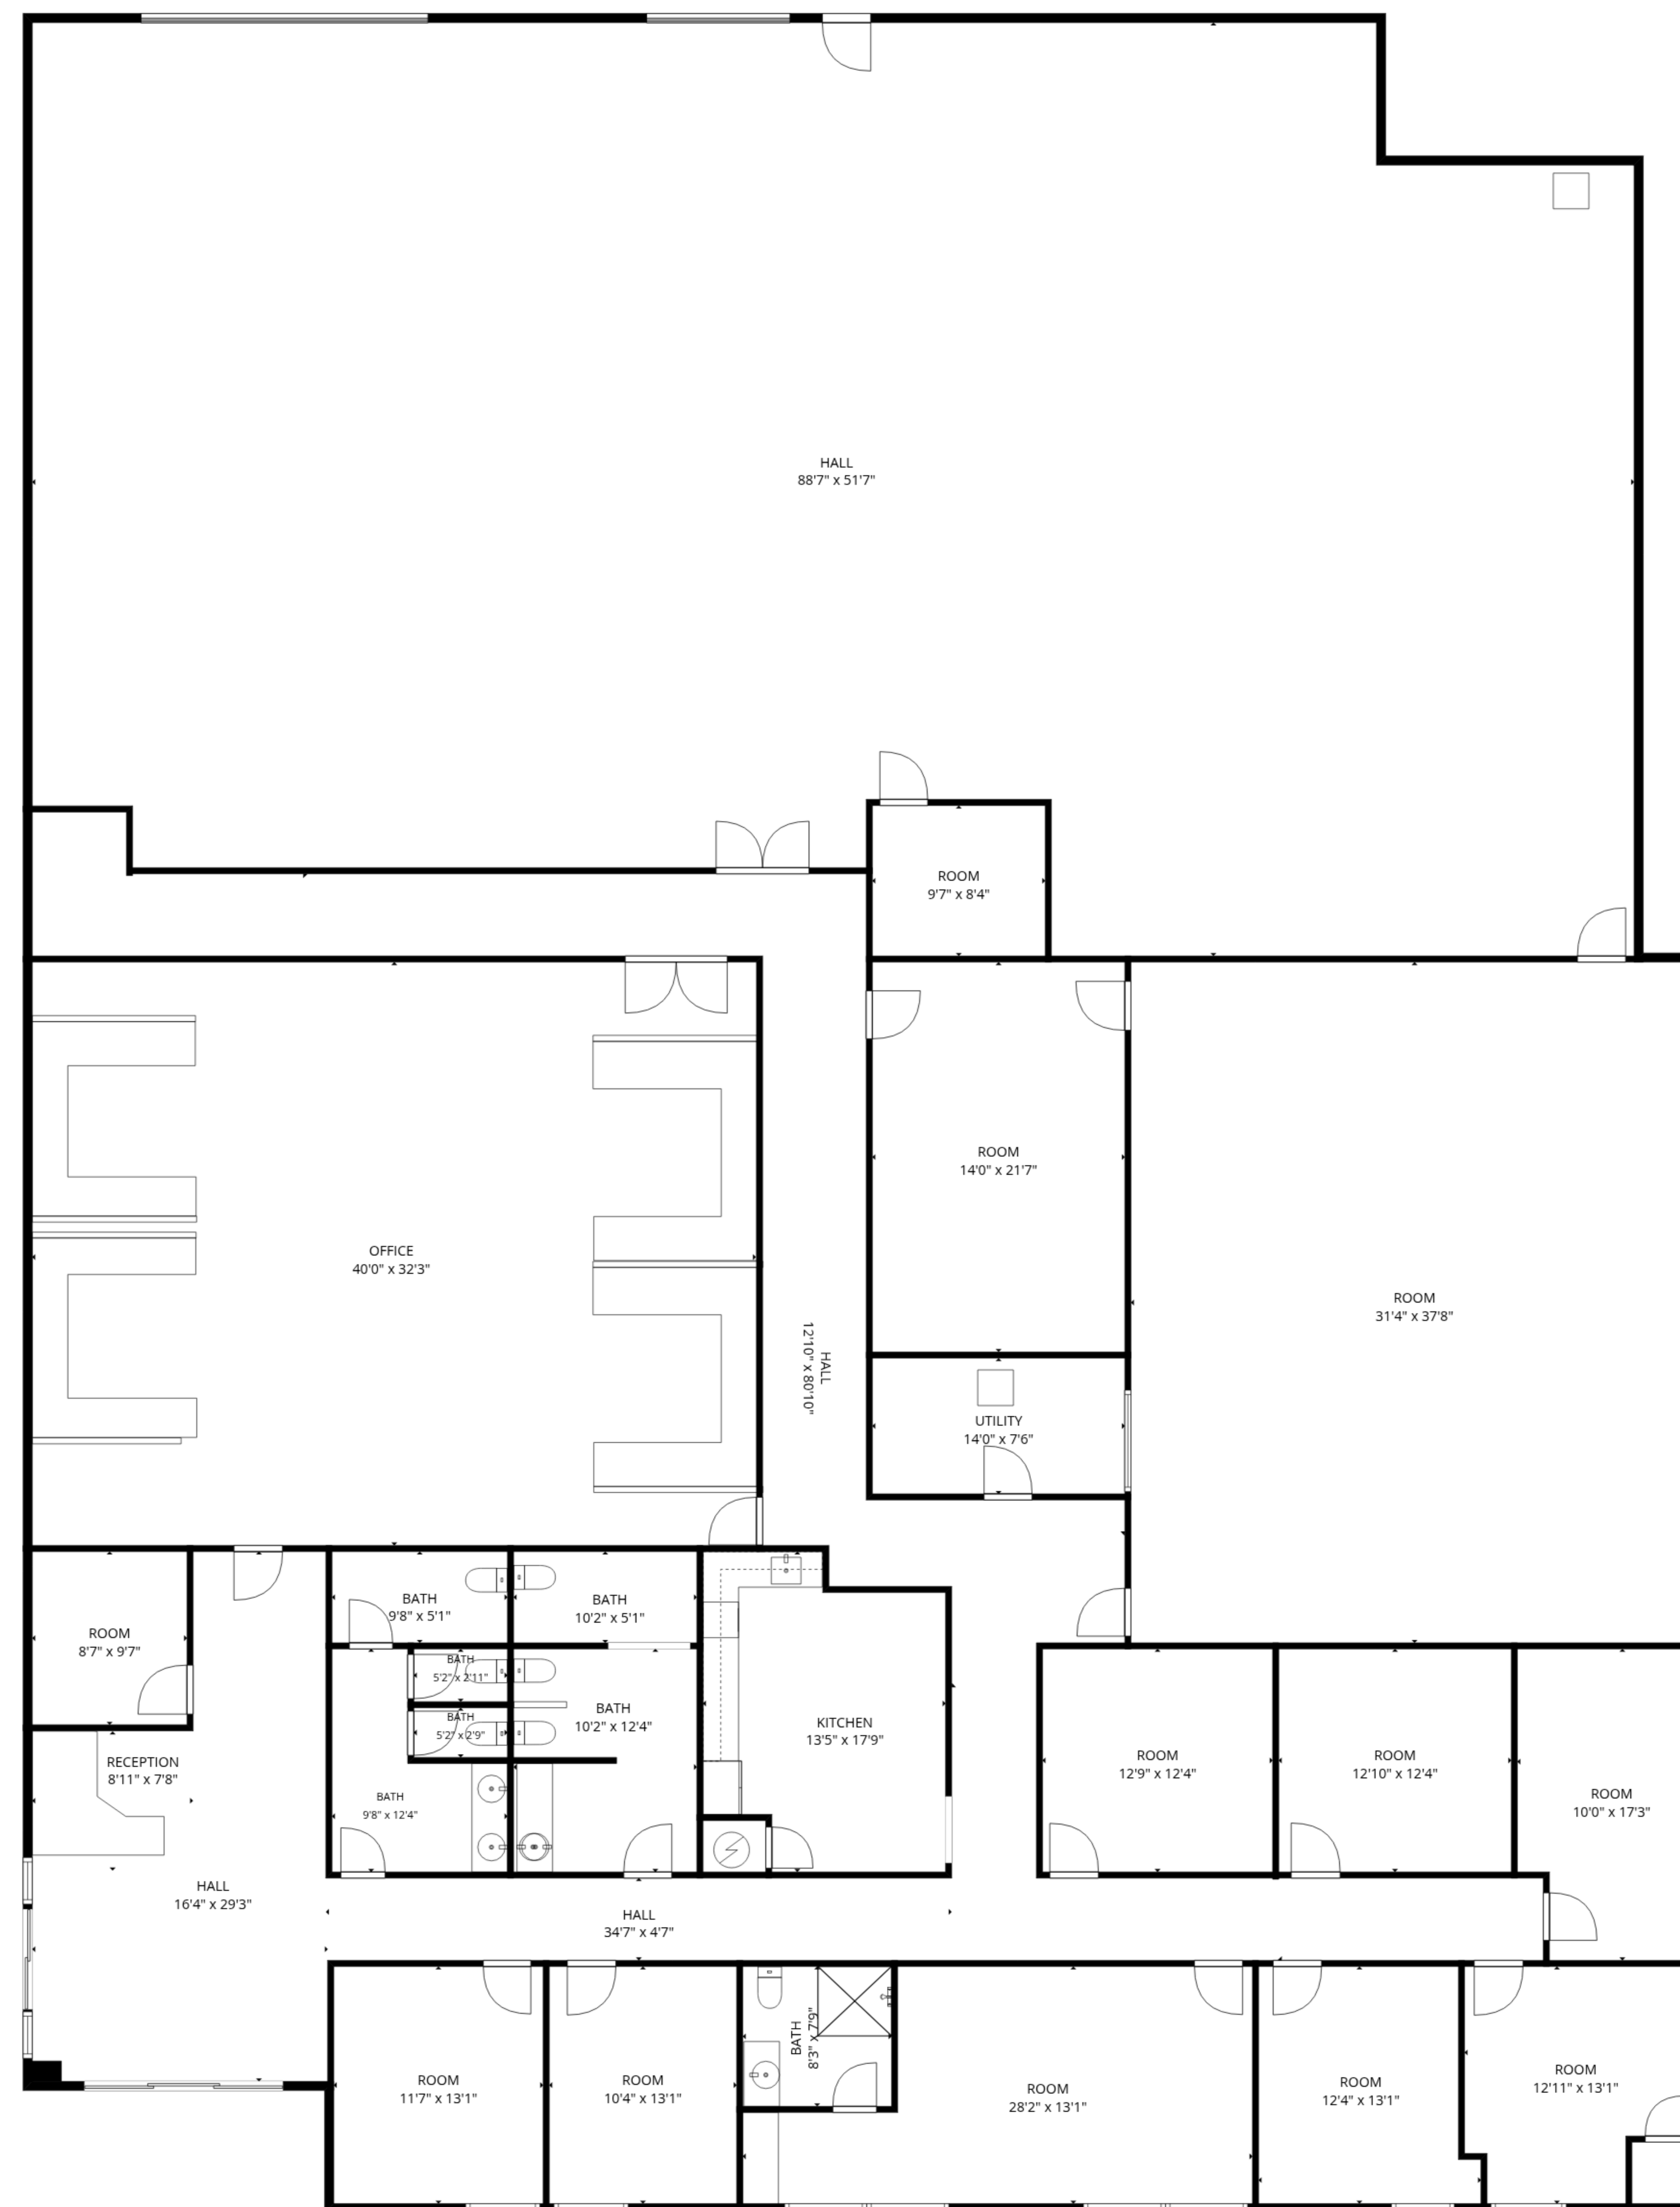

TOTAL: 10586 sq. ft

1st floor: 10586 sq. ft

EXCLUDED AREAS: UTILITY: 105 sq. ft, WALLS: 213 sq. ft

FLOOR PLAN CREATED BY CUBICASA APP. MEASUREMENTS DEEMED HIGHLY RELIABLE BUT NOT GUARANTEED.

TOTAL: 10586 sq. ft

1st floor: 10586 sq. ft

EXCLUDED AREAS: UTILITY: 105 sq. ft, WALLS: 213 sq. ft

FLOOR PLAN CREATED BY CUBICASA APP. MEASUREMENTS DEEMED HIGHLY RELIABLE BUT NOT GUARANTEED.