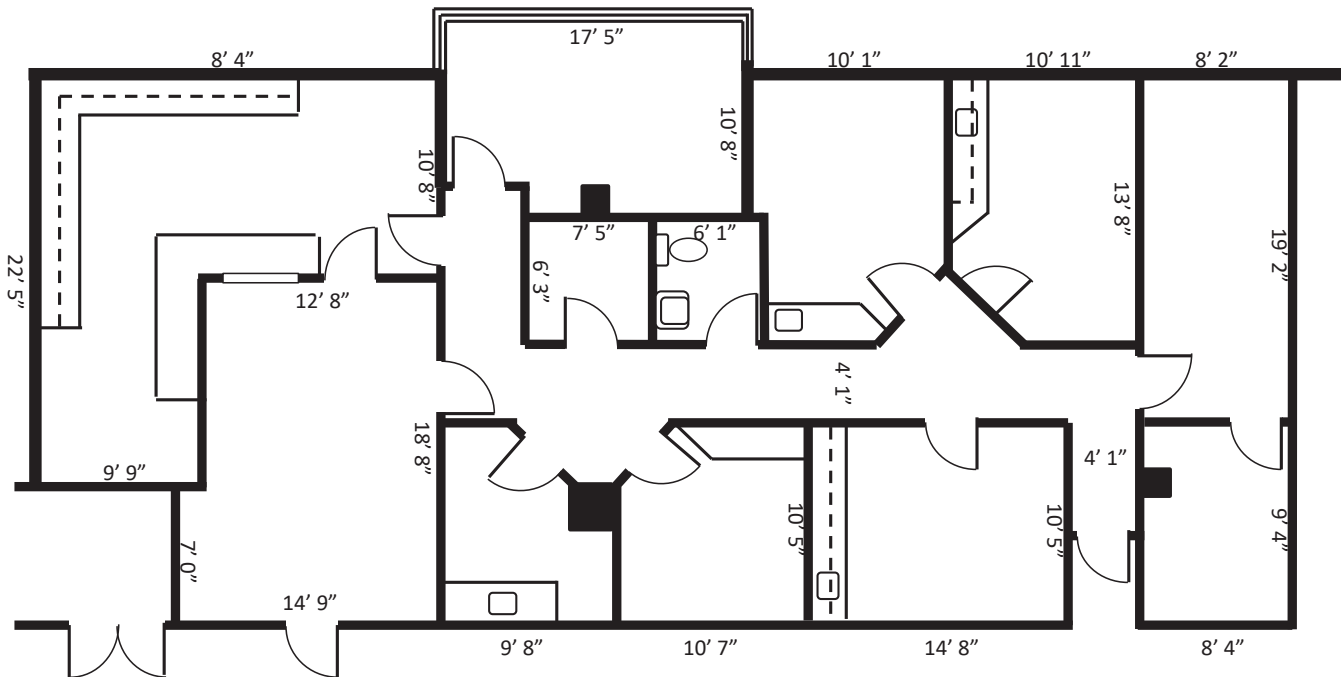

POWELL PROFESSIONAL CENTER

Suite 240 - 2,800 square feet

401 CORBETT STREET · CLEARWATER, FL · 33756

The above floor plan is not to scale. The available space shown is believed to be correct but is subject to change.