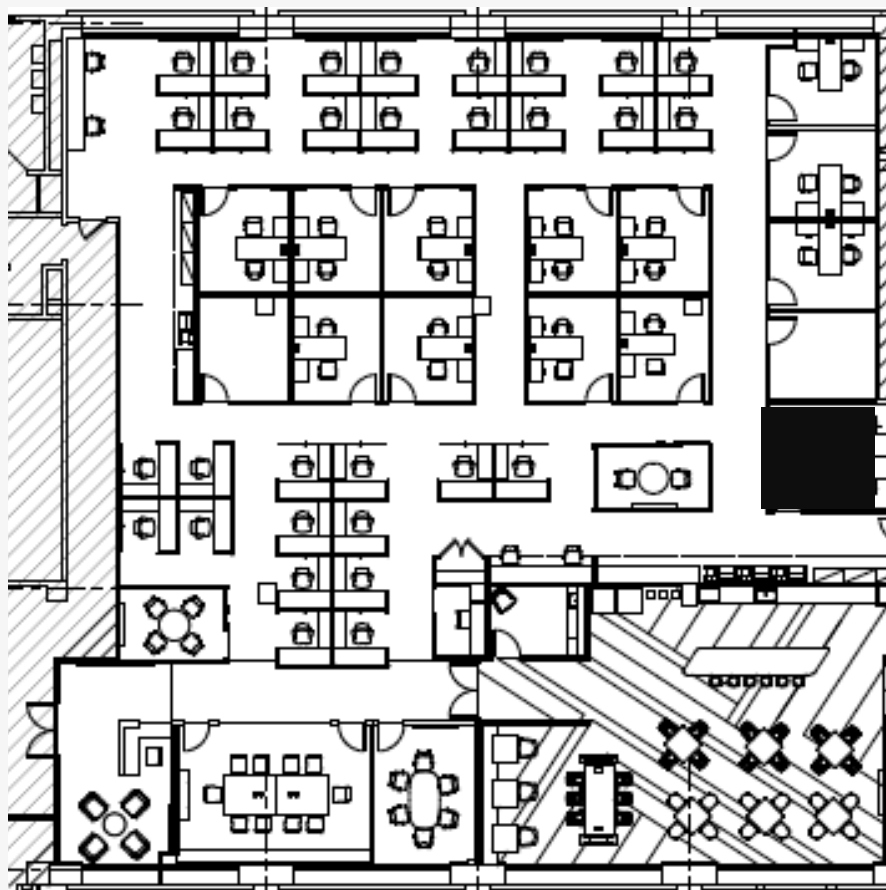

WINDSOR CORPORATE PARK | BUILDING 100 SUITE 110

9,618
SQUARE FEET

- Private offices
- Excellent lighting
- Unique break room
- Newly Renovated