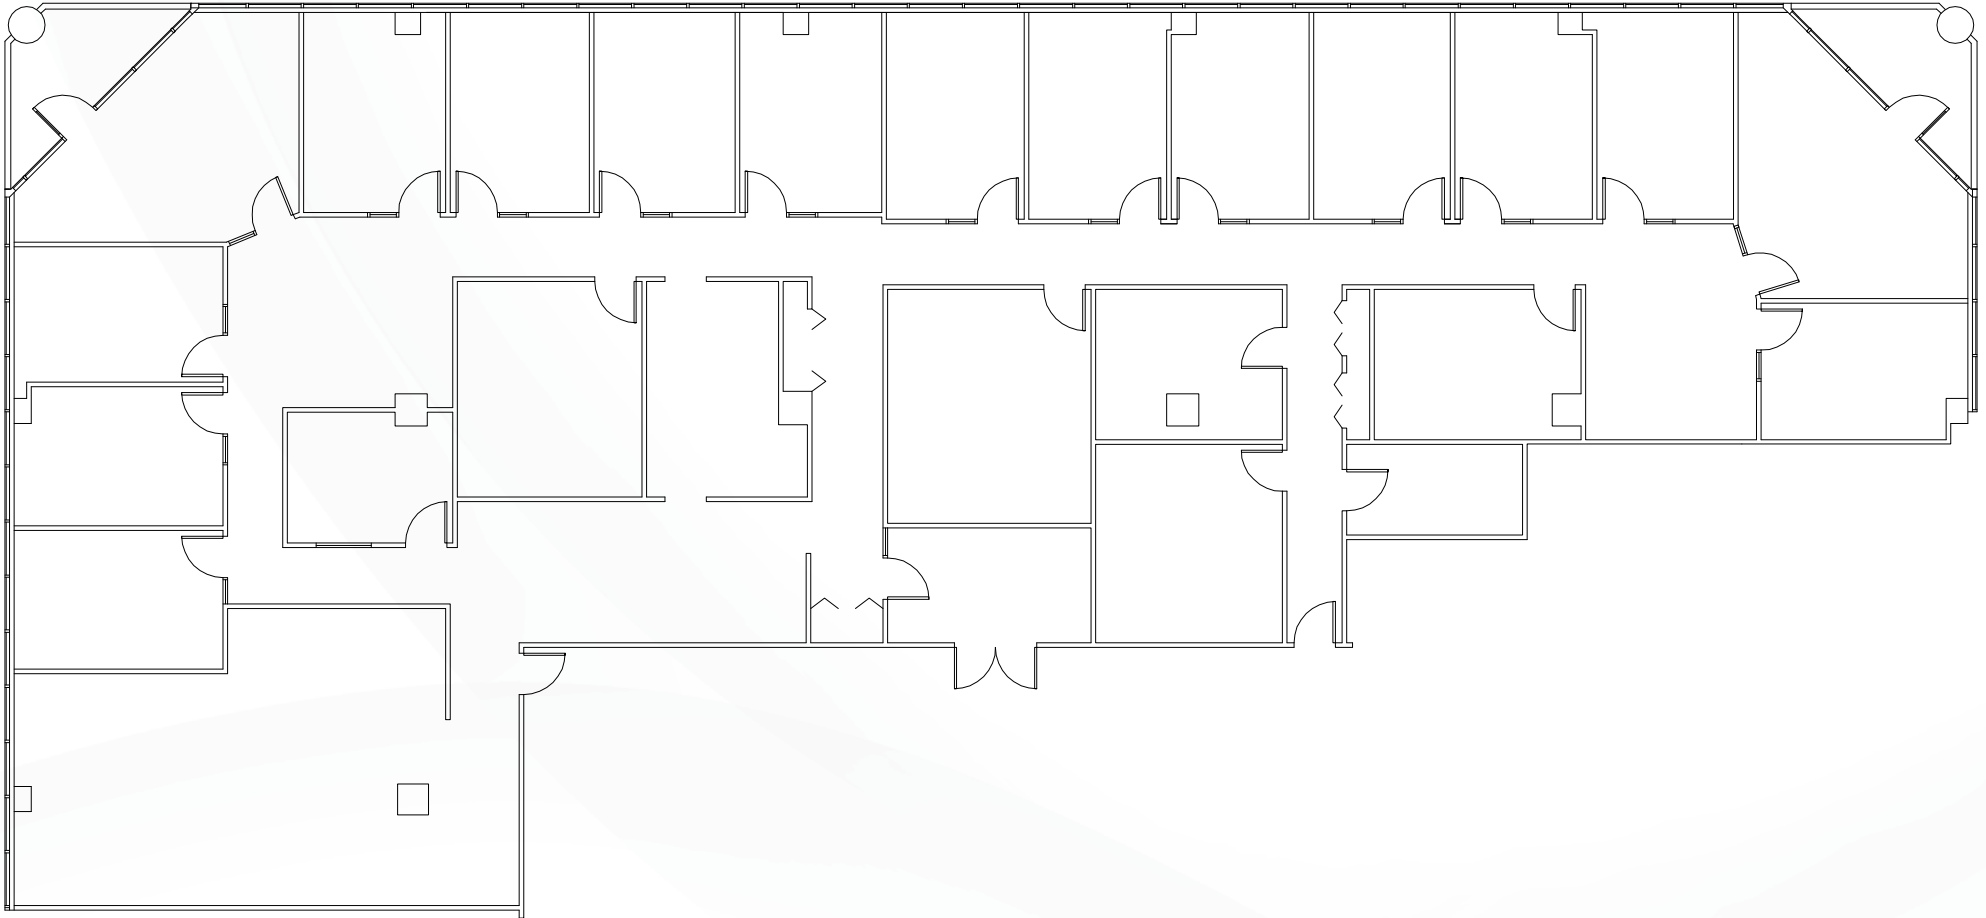

# FLORIDA BLUE TOWER

Suite 812  
7,852 RSF