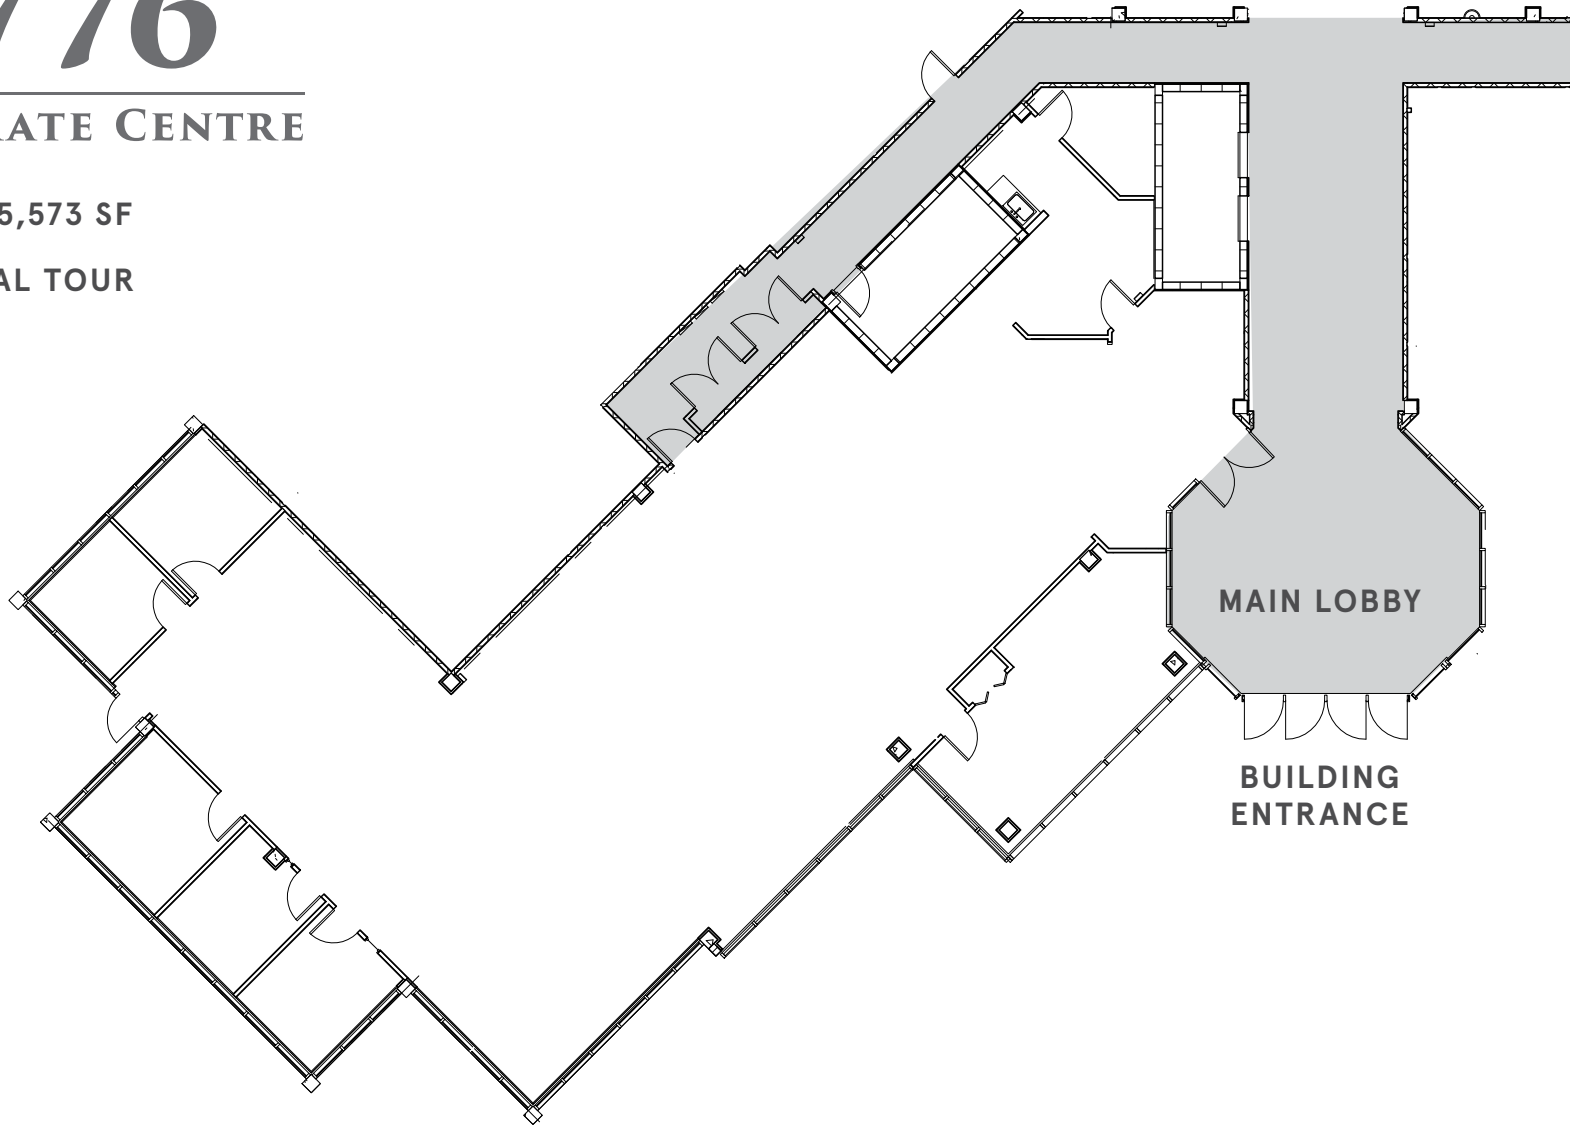

## CORPORATE CENTRE

SUITE 100 | 5,573 SF

 VIRTUAL TOUR

1776 NORTH PINE ISLAND ROAD, PLANTATION, FL 33322

BLANCA COMMERCIAL REAL ESTATE, INC.  
LICENSED REAL ESTATE BROKER | [BLANCACRE.COM](http://BLANCACRE.COM)