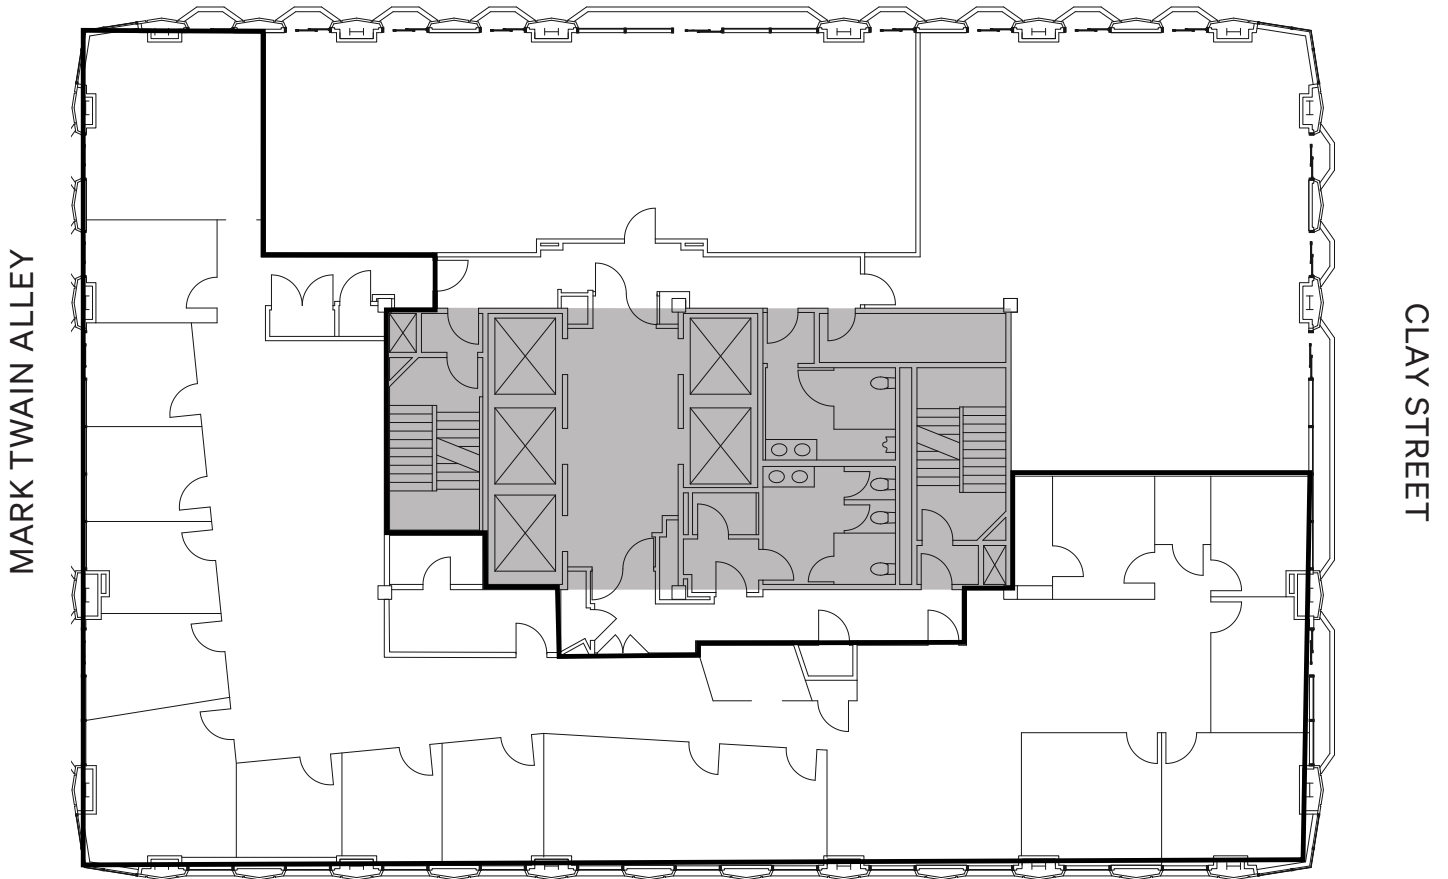

# SUITE 300

6,336 RSF

SANSOME STREET

REDWOOD PARK

Available Now

Can be Combined with Suite 325 & 375 for a Total of 10,305 RSF

13 Window Line Private Offices

Conference Room