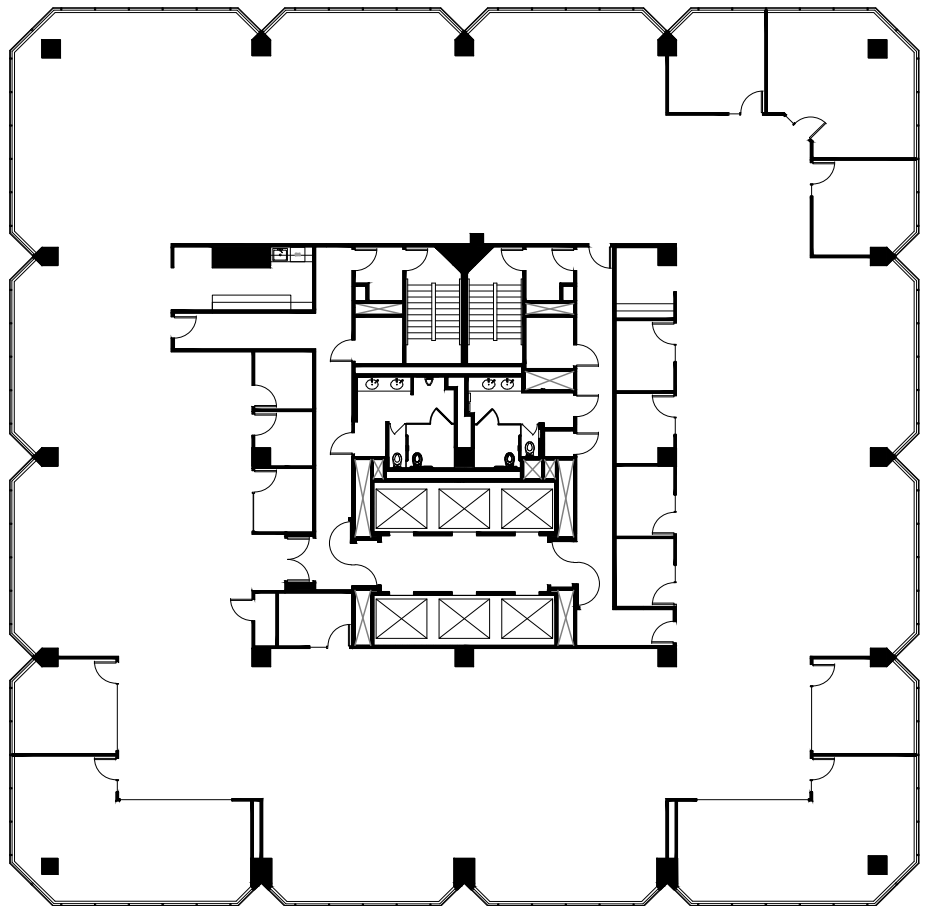

# SUITE 400

15,561 RSF

- Open area
- Available now
- 4 Breakout rooms
- 8 Offices
- 3 Conference rooms
- Kitchen

150SPEAR

Spear Street