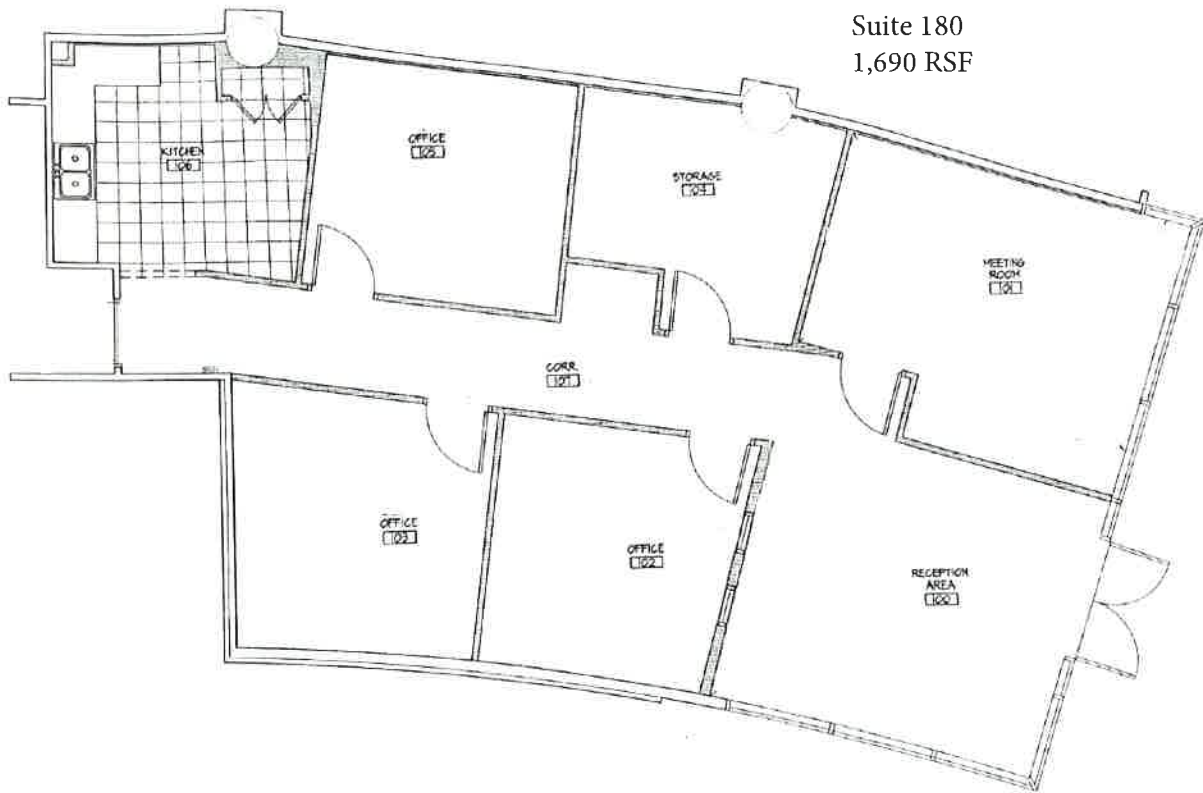

Suite 180
1,690 RSF

KEY PLAN

World Trade Center 1st Floor

101 W. Main Street Norfolk, Virginia

N.T.S.

NOVEMBER 16, 2021

ARCHITECTURE
INTERIOR DESIGN