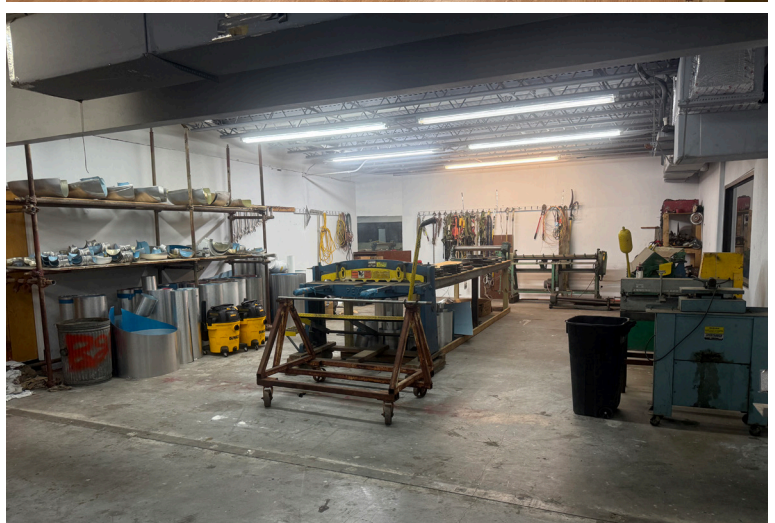

Flex Space on 1 Acre of Land

4244 W. Waters Ave., Tampa, FL 33614

FOR MORE INFORMATION CONTACT
Anthony Lefler, Jr
Cel 813.293.6464

aj@alcommercialinc.com
www.alcommercialinc.com