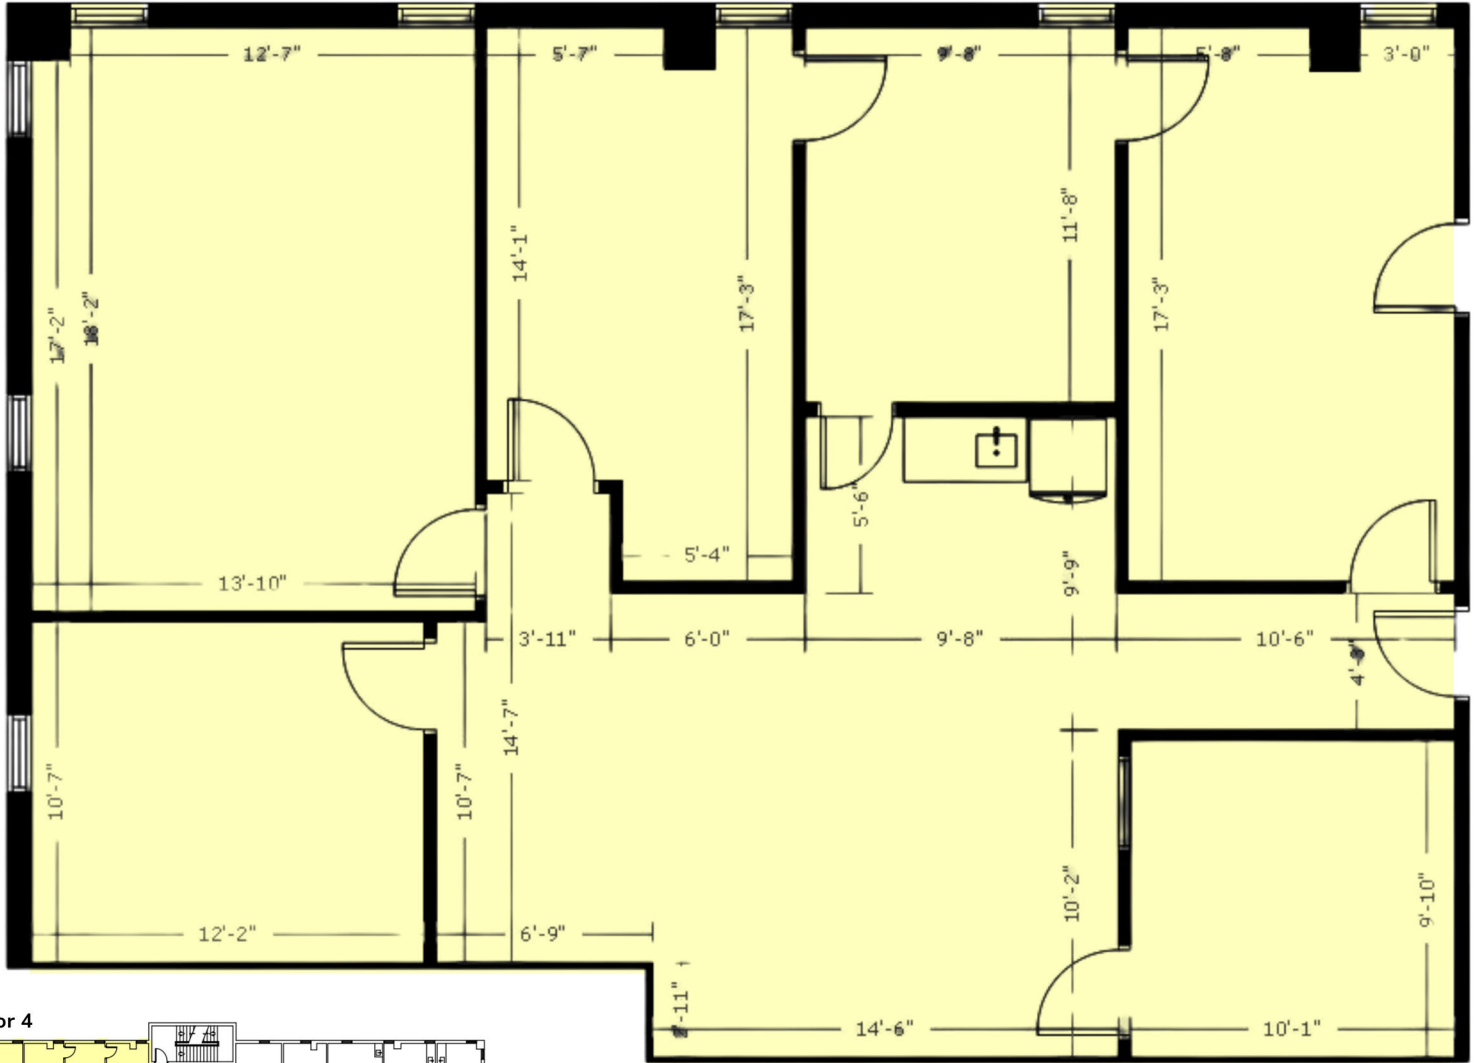

Suite 406 Floorplan 1,593 SF

Fourth Floor, Suite 406 | Scale: 3/16" = 1'-0" (1:64)

Floor 4