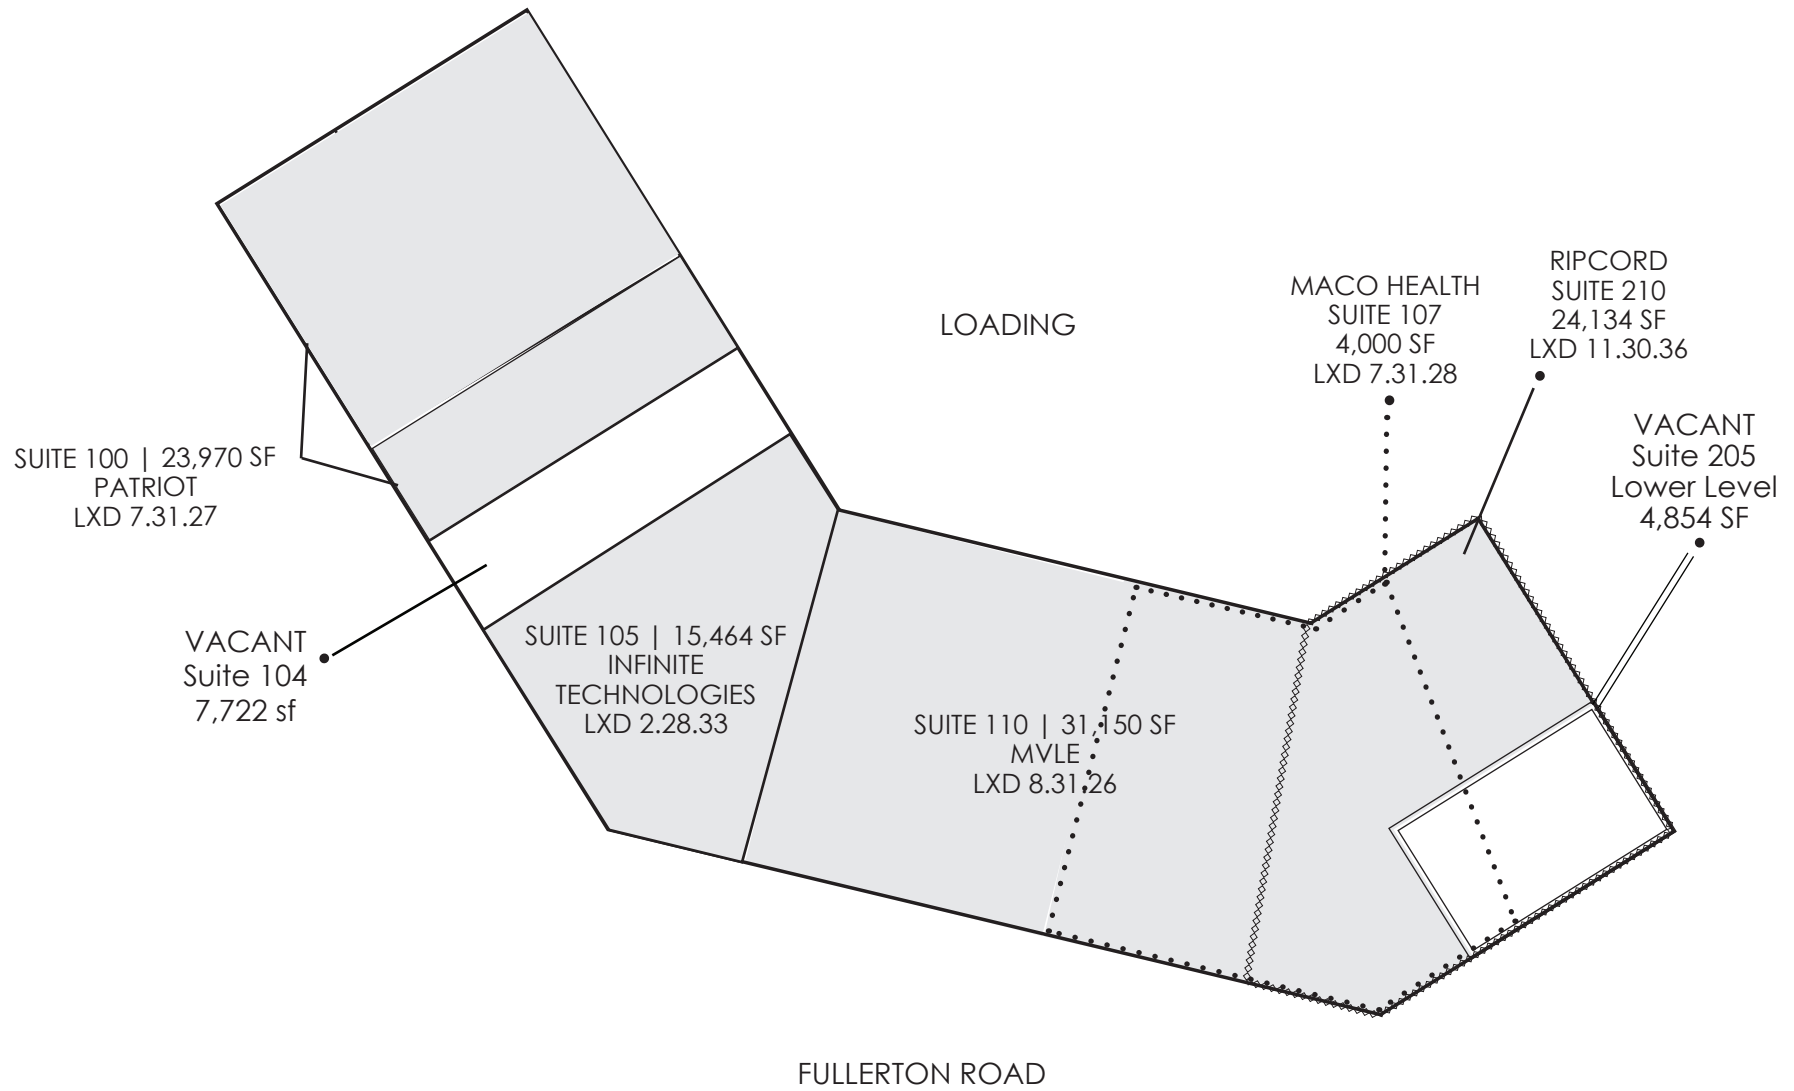

FULLERTON SQUARE

7400 FULLERTON ROAD, SPRINGFIELD, VA

Suites 205-210
4,854 sf

Knowledge
Perseverance
Integrity

Cambridge
Property Group LLC

FULLERTON SQUARE

7400 FULLERTON ROAD, SPRINGFIELD, VA

STACKING PLAN