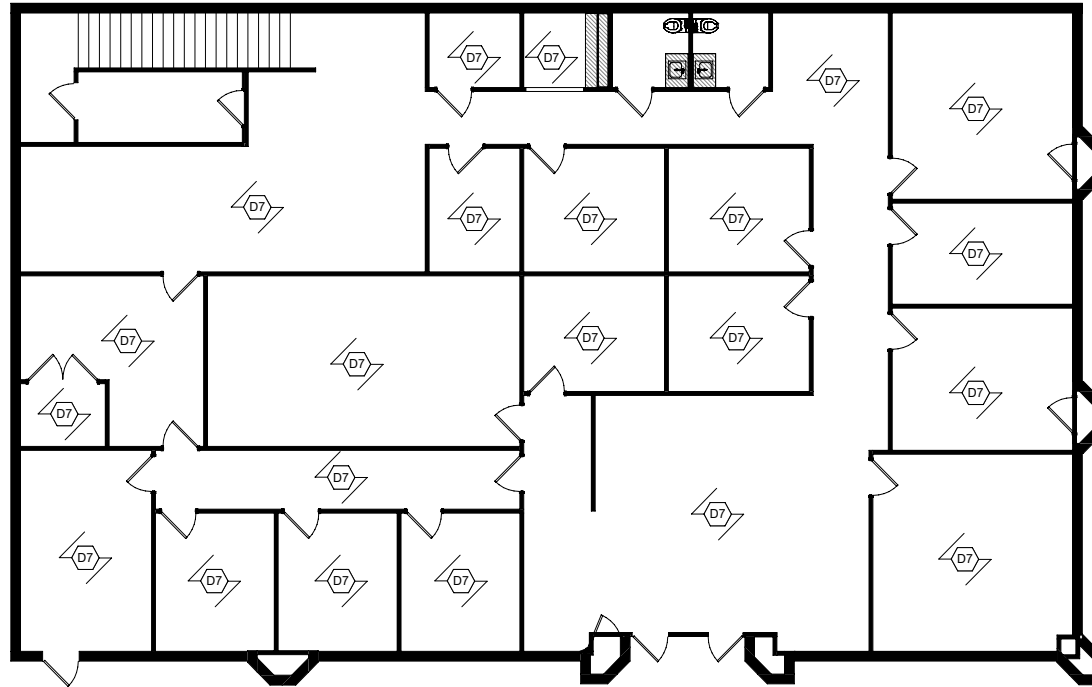

FULLERTON SQUARE

7400 FULLERTON ROAD, SPRINGFIELD, VA

Suites 205-210
4,854 sf

Knowledge
Perseverance
Integrity

Cambridge
Property Group LLC

FULLERTON SQUARE

7400 FULLERTON ROAD, SPRINGFIELD, VA

STACKING PLAN