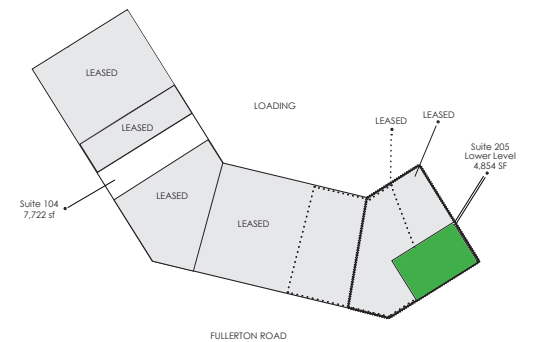

FULLERTON SQUARE

7400 FULLERTON ROAD, SPRINGFIELD, VA

Suites 205-210
4,854 sf

Knowledge
Perseverance
Integrity

Cambridge
Property Group LLC

FULLERTON SQUARE

7400 FULLERTON ROAD, SPRINGFIELD, VA

STACKING PLAN