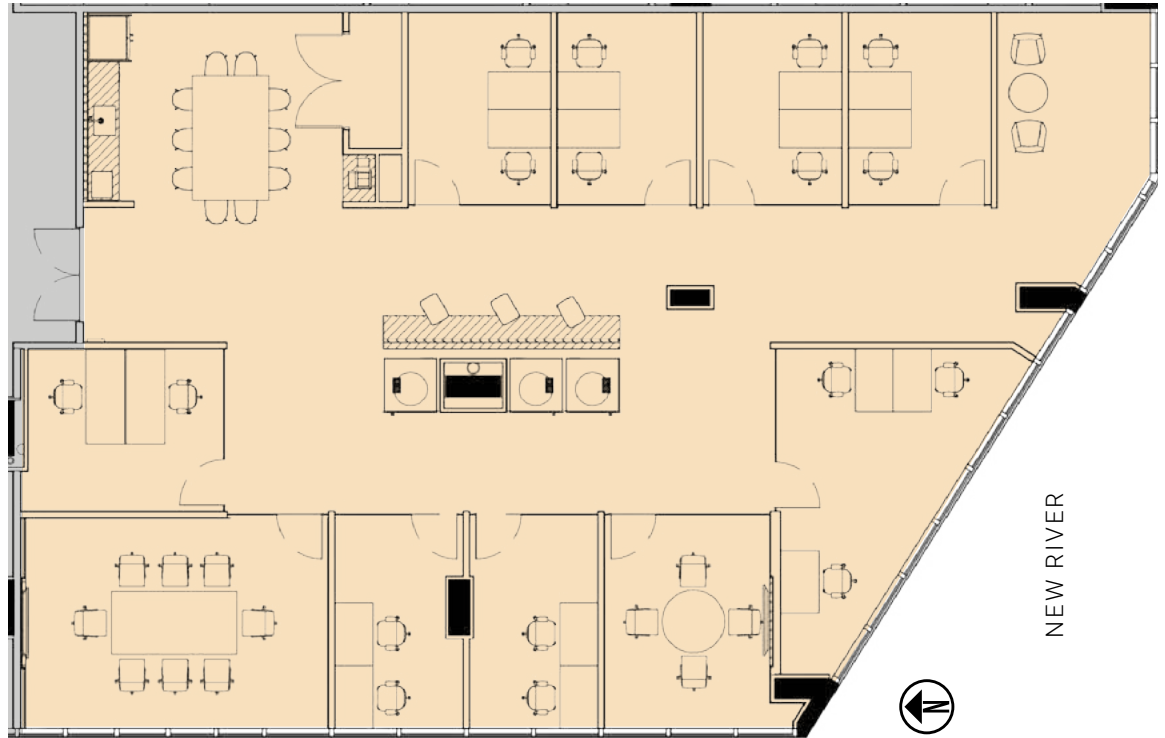

Spec Suites

2nd Floor

Suite 201
3,635 SF

flow

Fort Lauderdale

OFFICE LEASING: CHRISTINA STINE JOLLEY | 954.395.2112 | christina.jolley@blancacre.com

BLANCA COMMERCIAL REAL ESTATE, INC.
LICENSED REAL ESTATE BROKER | BLANCACRE.COM