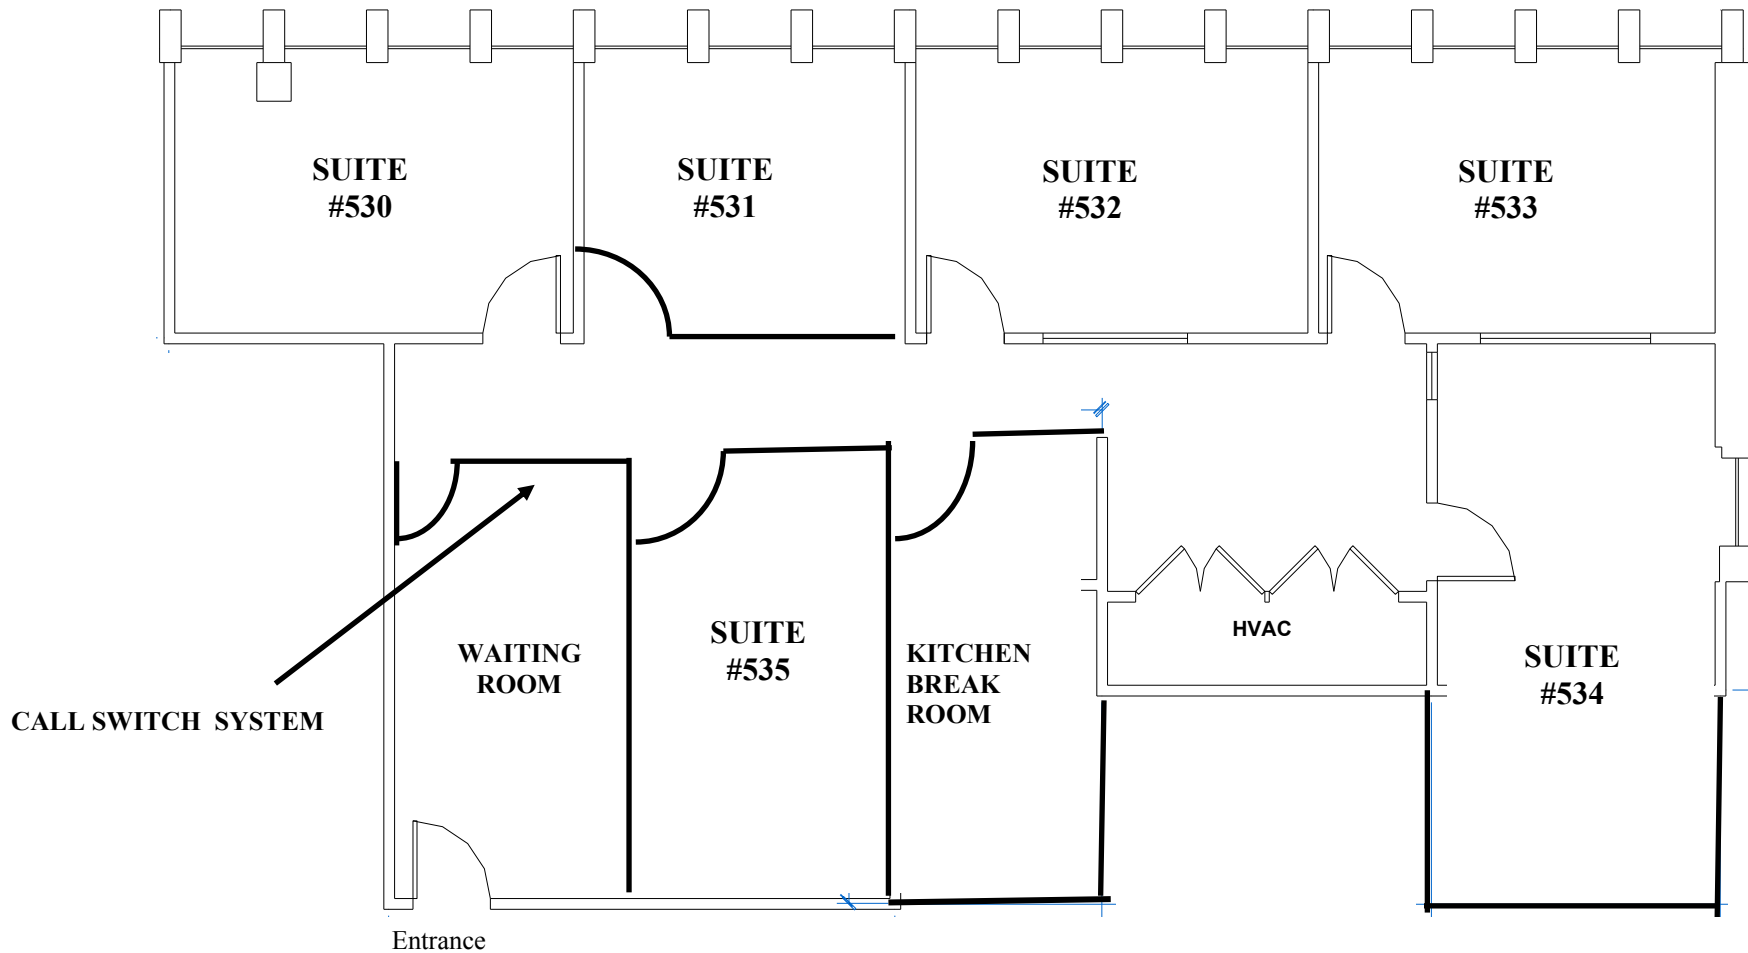

EXHIBIT A
EXECUTIVE SUITES - #530-#535
Floor Plan

	Leasing Information: Sasha David Rahban 310.963.9680 sasha@saravitaproperties.com	Building Address: 10801 National LLC 10801 National Boulevard Los Angeles, CA 90064	Floor: 5th Suite #: 530-535 RSF: ±2000
--	--	--	--

EXHIBIT A
EXECUTIVE SUITES - #540
Floor Plan

	Leasing Information: Sasha David Rahban 310.963.9680 sasha@saravitaproperties.com	Building Address: 10801 National LLC 10801 National Boulevard Los Angeles, CA 90064	Floor: 5th Suite #: 540 RSF: ±900
--	--	--	--