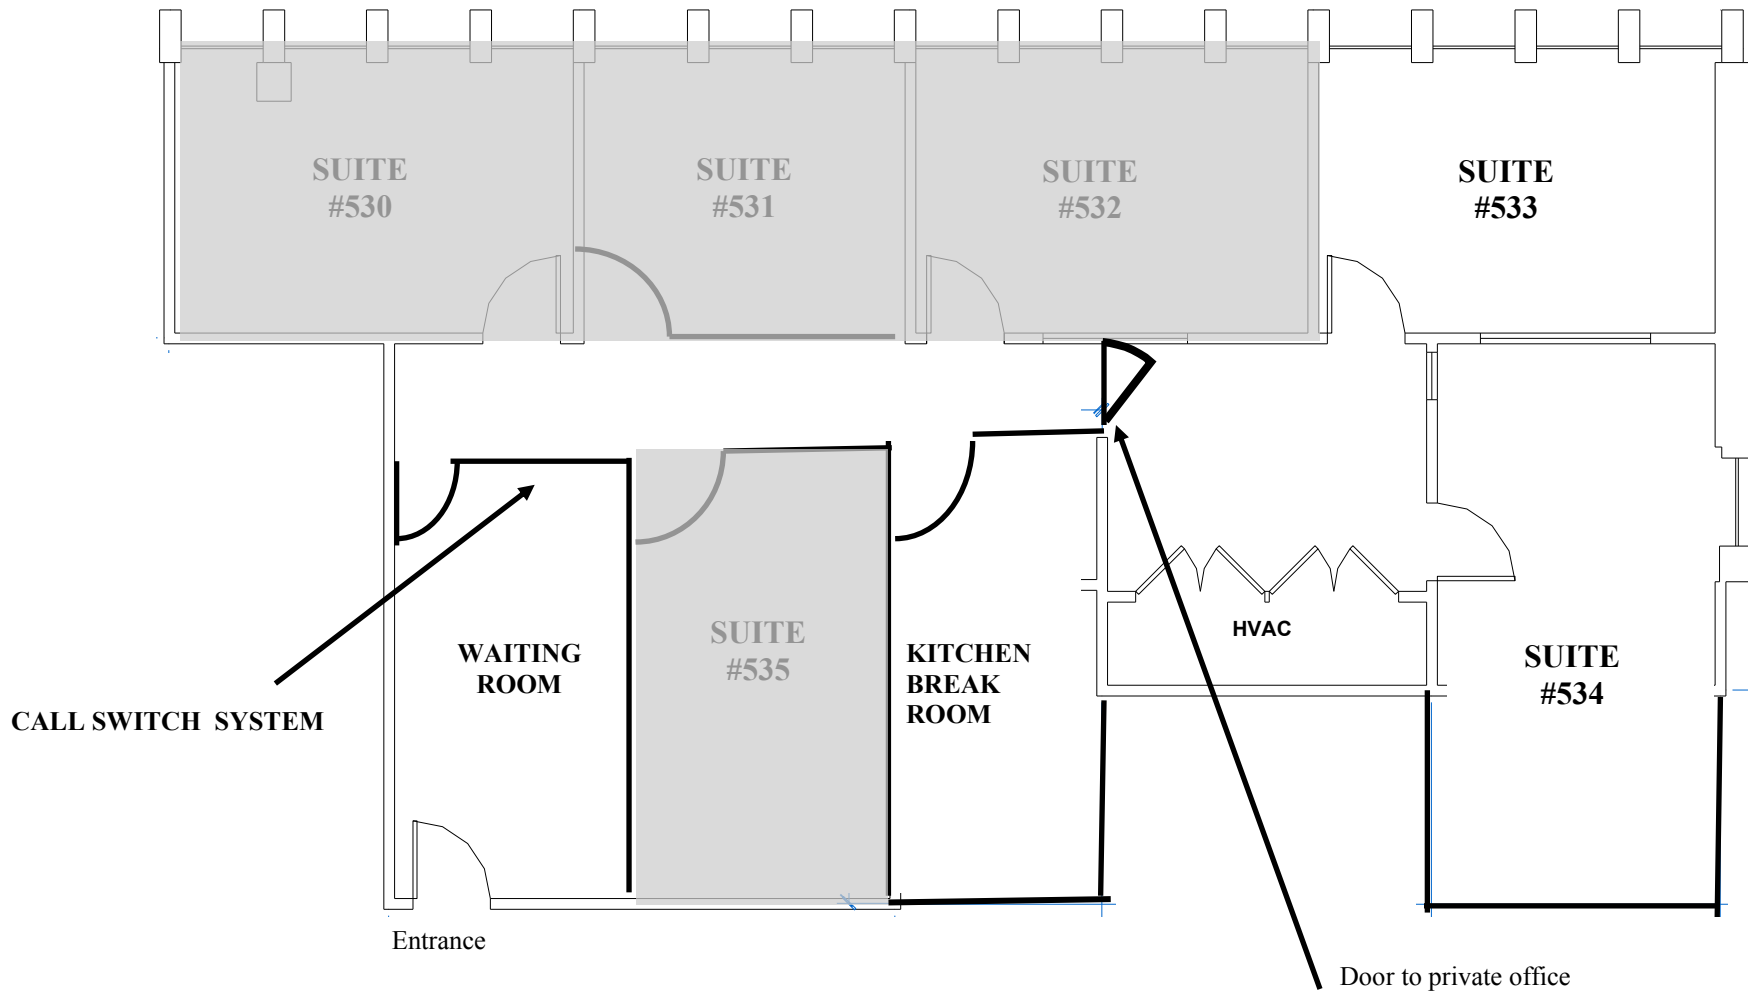

EXHIBIT A
EXECUTIVE SUITES - #530-#535
Floor Plan

	Leasing Information: Sasha David Rahban 310.963.9680 sasha@saravitaproperties.com	Building Address: 10801 National LLC 10801 National Boulevard Los Angeles, CA 90064	Floor: 5th Suite #: 530-535 RSF: ±2000
--	--	--	--

EXHIBIT A
EXECUTIVE SUITES - #540
Floor Plan

	Leasing Information: Sasha David Rahban 310.963.9680 sasha@saravitaproperties.com	Building Address: 10801 National LLC 10801 National Boulevard Los Angeles, CA 90064	Floor: 5th Suite #: 540 RSF: ±900
--	--	--	--