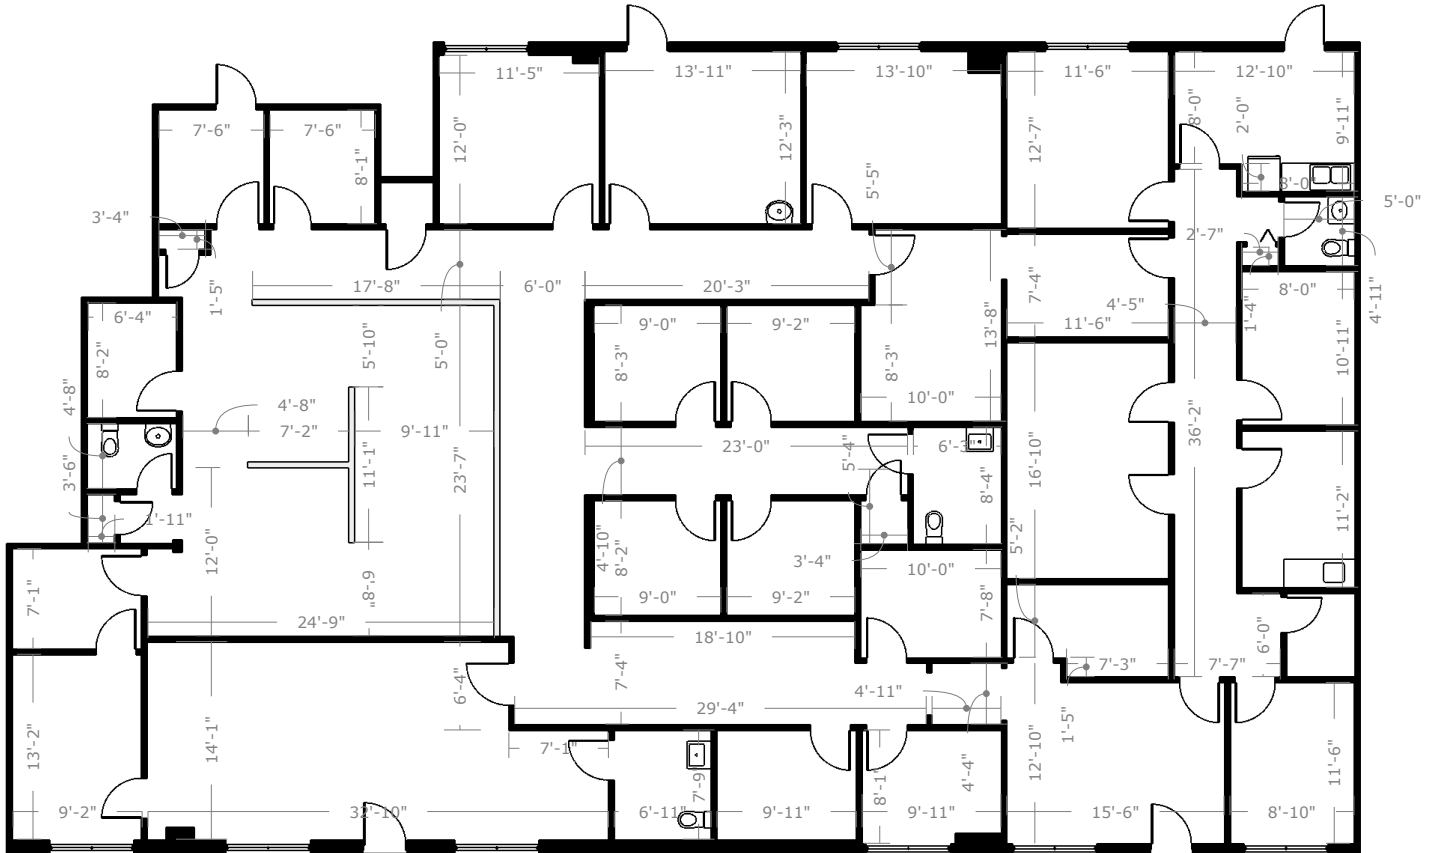

2nd Floor Suite 10 - 5,445 square feet

The above floor plan is not to scale. The available space shown is believed to be correct but is subject to change.

Heather List
(813) 340-9136 mobile
hlist@ciminelli.com