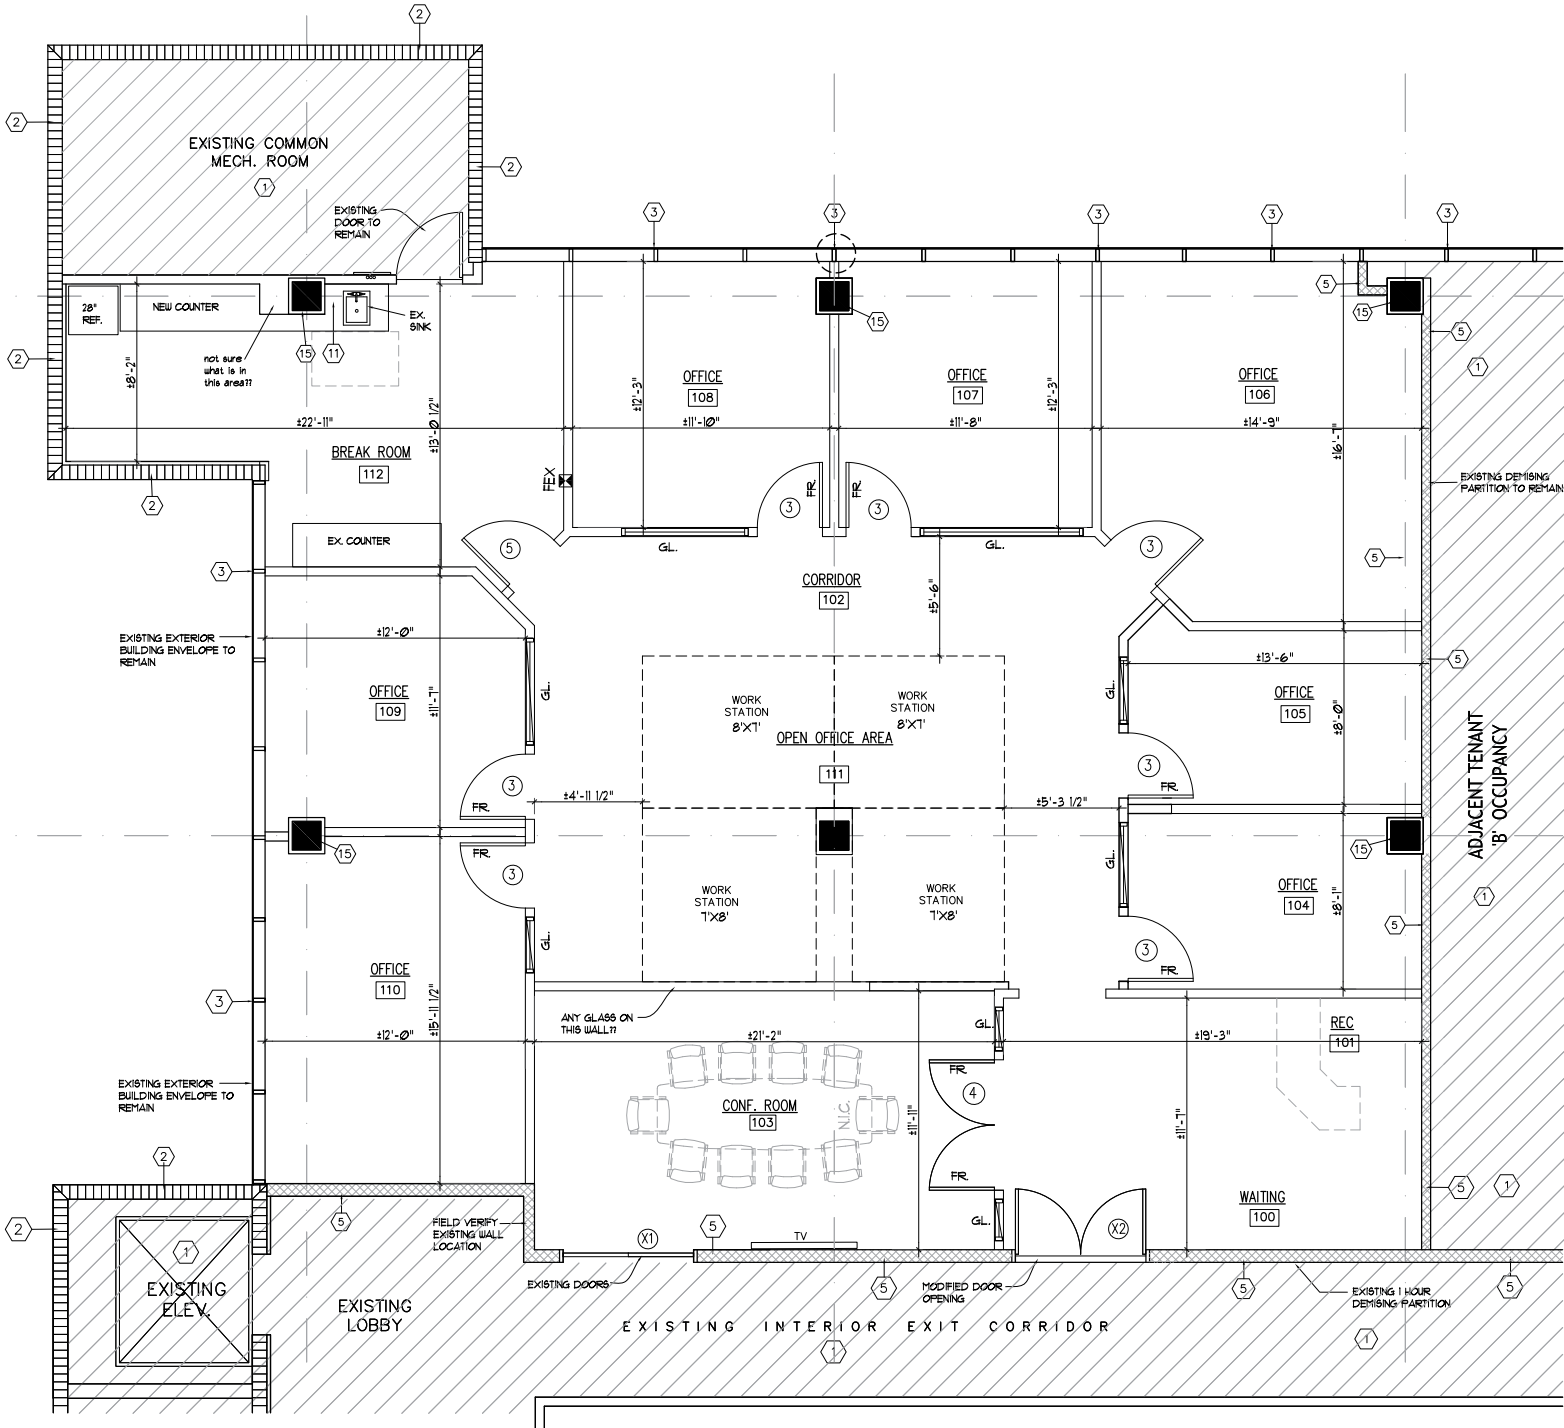

BANK OF AMERICA PLAZA

2000 Glades Road, Boca Raton, FL 33431

SUITE 300 - 2,852 SF

VIEW VIRTUAL TOUR

For more information, please contact:
R. MICHAEL ERICKSON
Senior Managing Director
561.288.9254
merickson@tcrefl.com