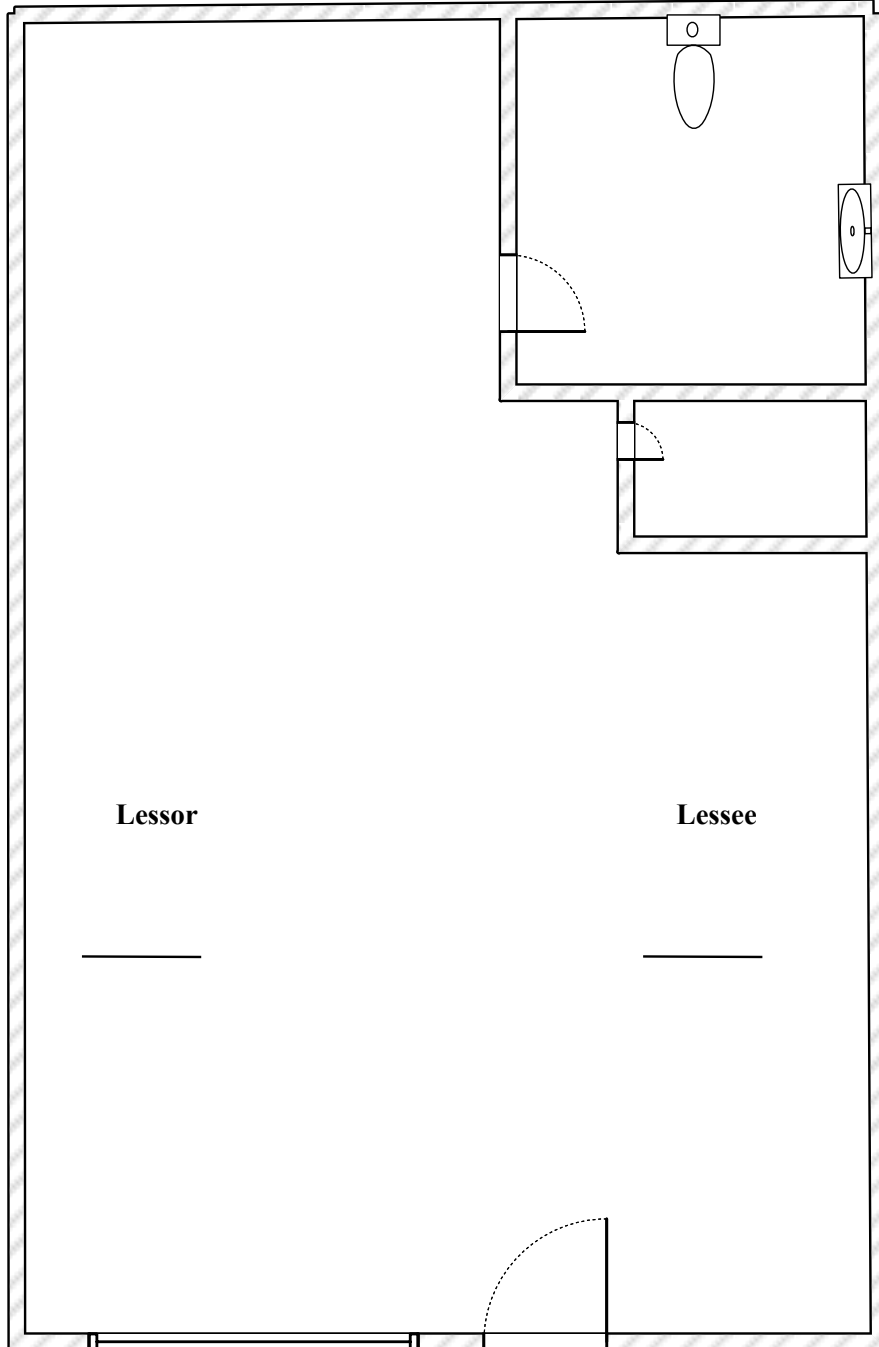

519 W Foothill Blvd # A Rialto CA

+/- 800 SF

# EXHIBIT C

Floor plan not to Scale.