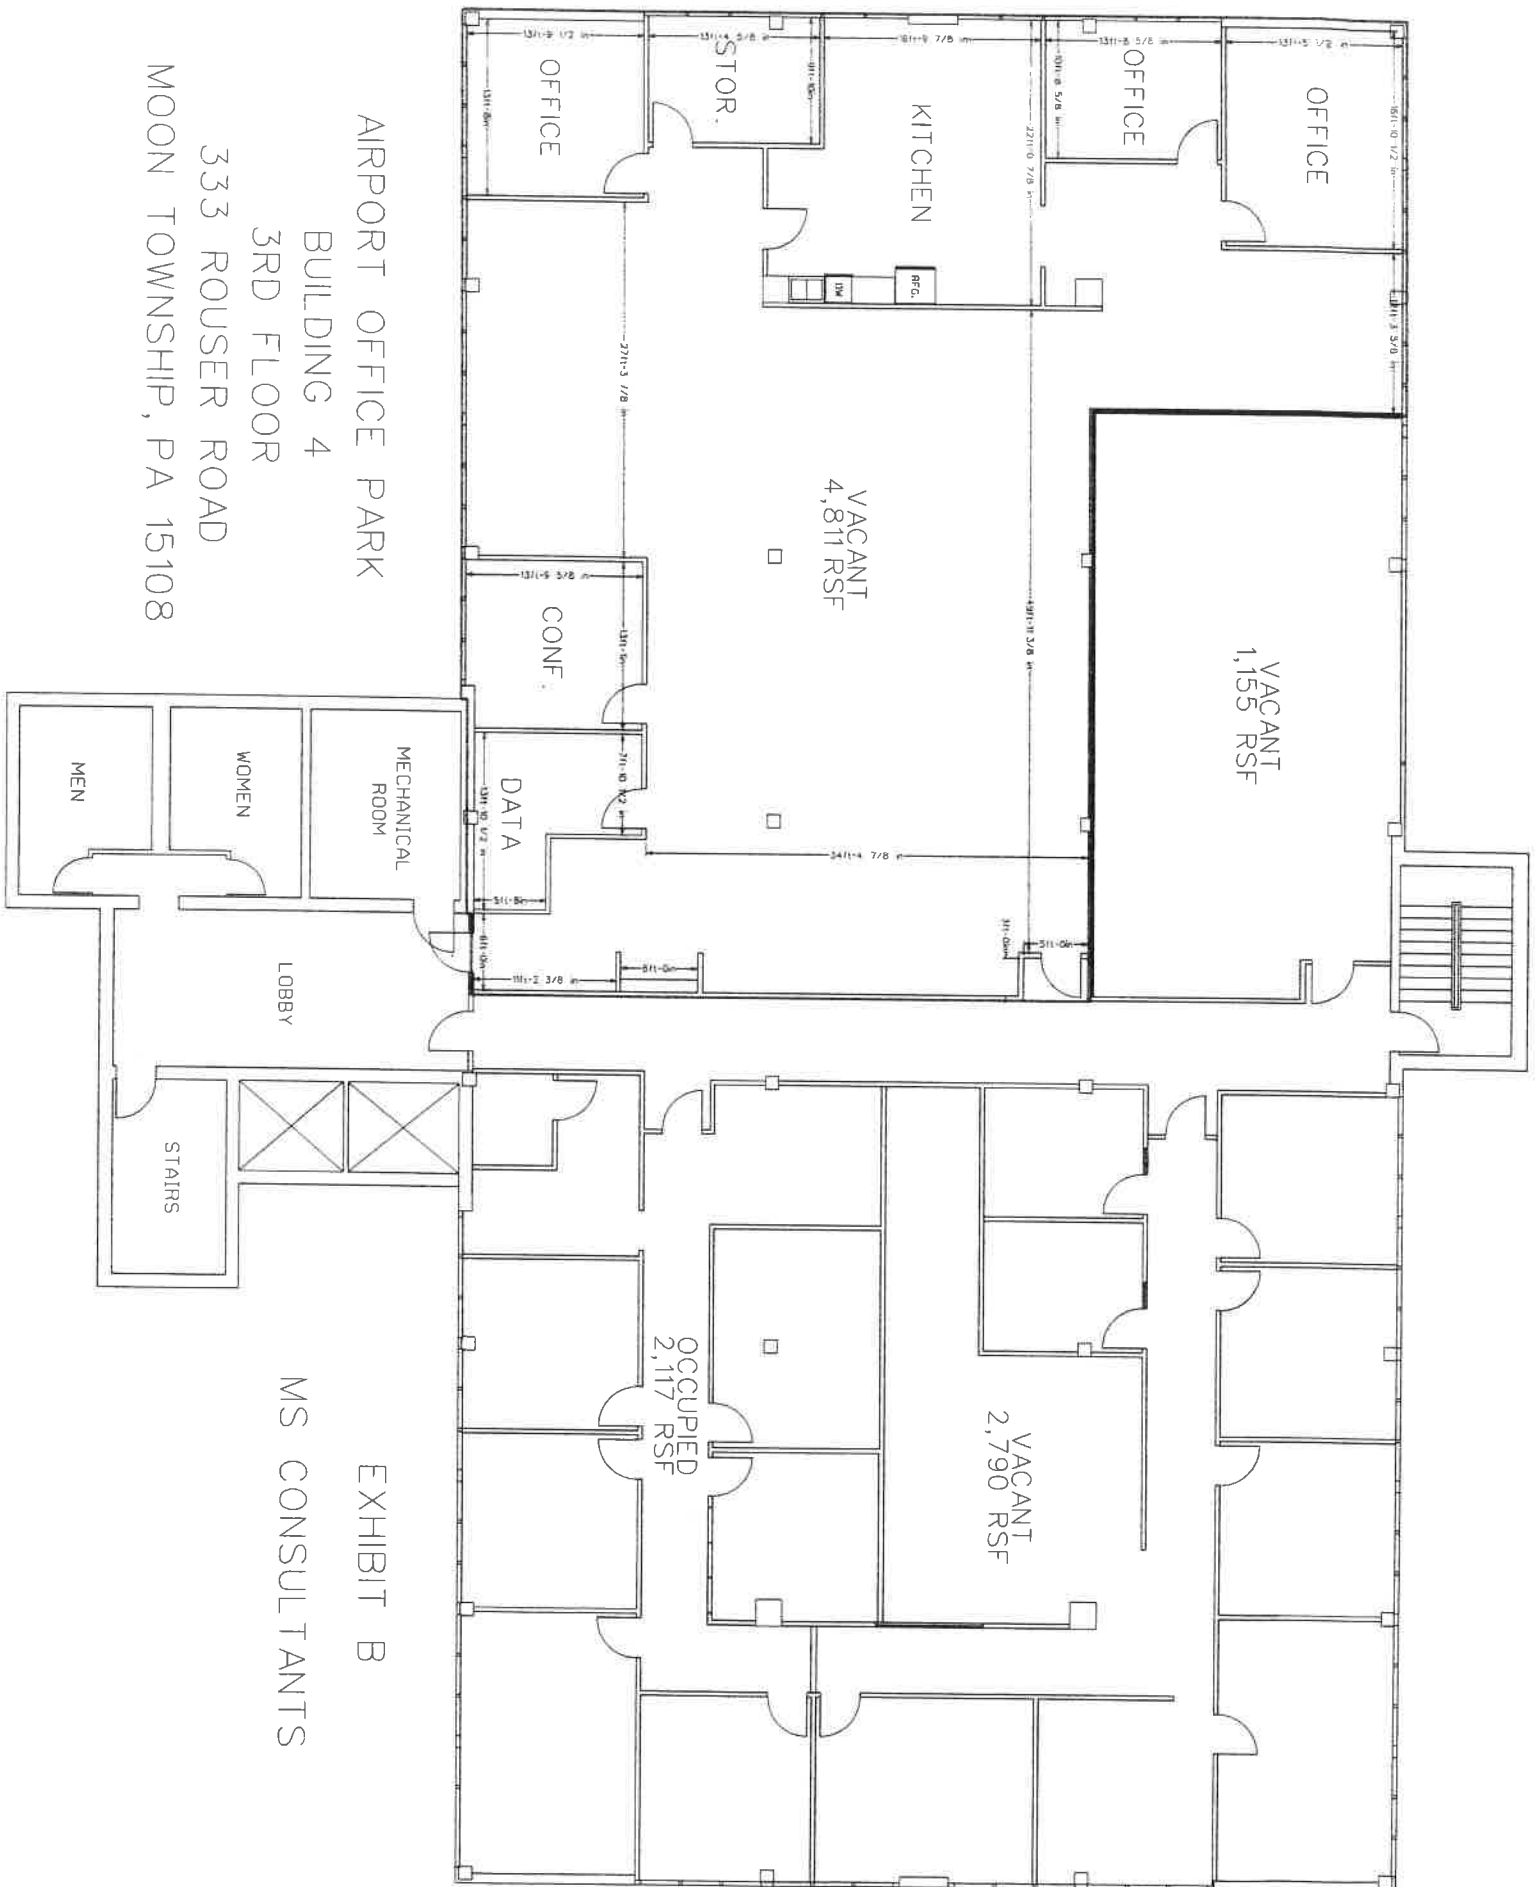

AIRPORT OFFICE PARK  
BUILDING 4  
3RD FLOOR  
333 ROUSER ROAD  
MOON TOWNSHIP, PA 15108

EXHIBIT B  
MS CONSULTANTS